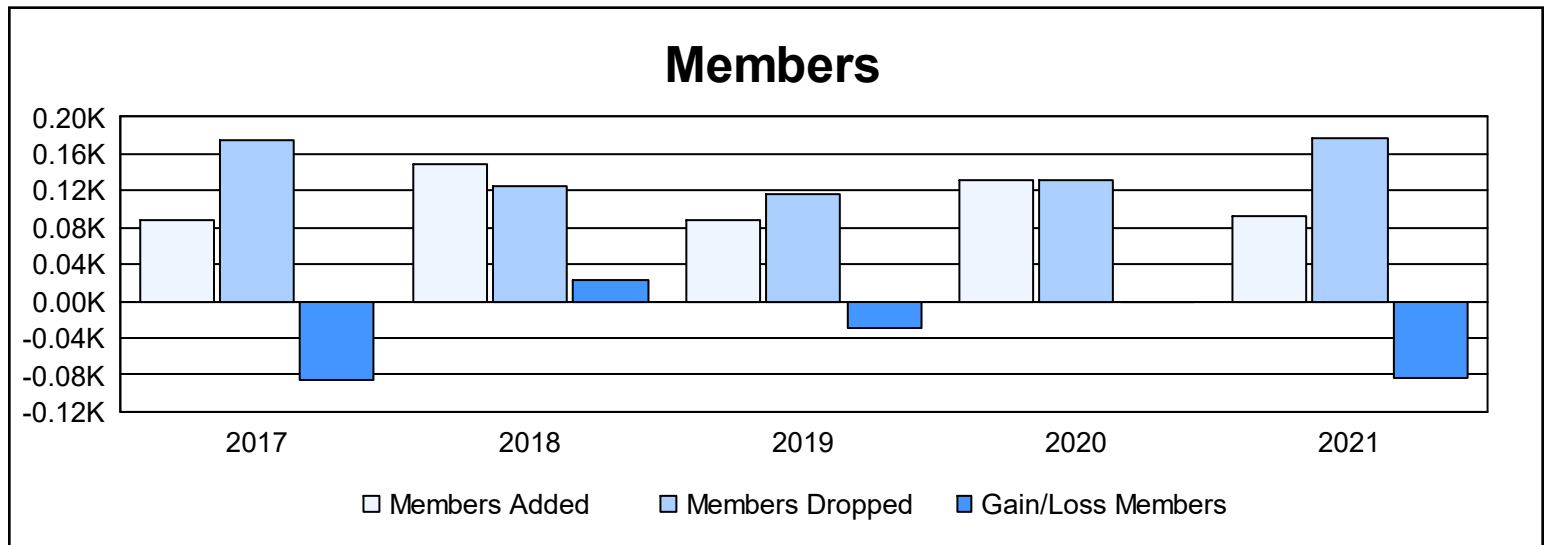

Year	New Clubs	Dropped Clubs	Gain/ Loss Clubs	New Members	Charter Members	Reinstate Members	Transfer Members	Total Member Added	Total Members Dropped	Gain/ Loss Members
2016-2017	0	1	-1	70	0	12	6	88	174	-86
2017-2018	0	0	0	127	2	12	8	149	126	23
2018-2019	0	0	0	79	1	2	5	87	117	-30
2019-2020	1	0	1	74	48	6	3	131	132	-1
2020-2021	0	1	-1	84	2	4	3	93	177	-84
<b>Average</b>	<b>0</b>	<b>0</b>	<b>0</b>	<b>87</b>	<b>11</b>	<b>7</b>	<b>5</b>	<b>110</b>	<b>145</b>	<b>-36</b>

### Membership Composition June 2021 Cumulative