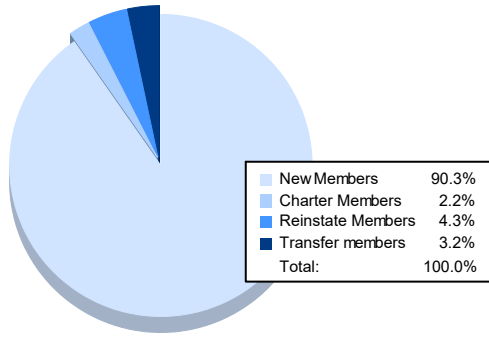

Year	New Clubs	Dropped Clubs	Gain/ Loss Clubs	New Members	Charter Members	Reinstate Members	Transfer Members	Total Member Added	Total Members Dropped	Gain/ Loss Members
2016-2017	0	1	-1	70	0	12	6	88	174	-86
2017-2018	0	0	0	127	2	12	8	149	126	23
2018-2019	0	0	0	79	1	2	5	87	117	-30
2019-2020	1	0	1	74	48	6	3	131	132	-1
2020-2021	0	1	-1	84	2	4	3	93	177	-84
<b>Average</b>	<b>0</b>	<b>0</b>	<b>0</b>	<b>87</b>	<b>11</b>	<b>7</b>	<b>5</b>	<b>110</b>	<b>145</b>	<b>-36</b>

### Membership Composition June 2021 Cumulative