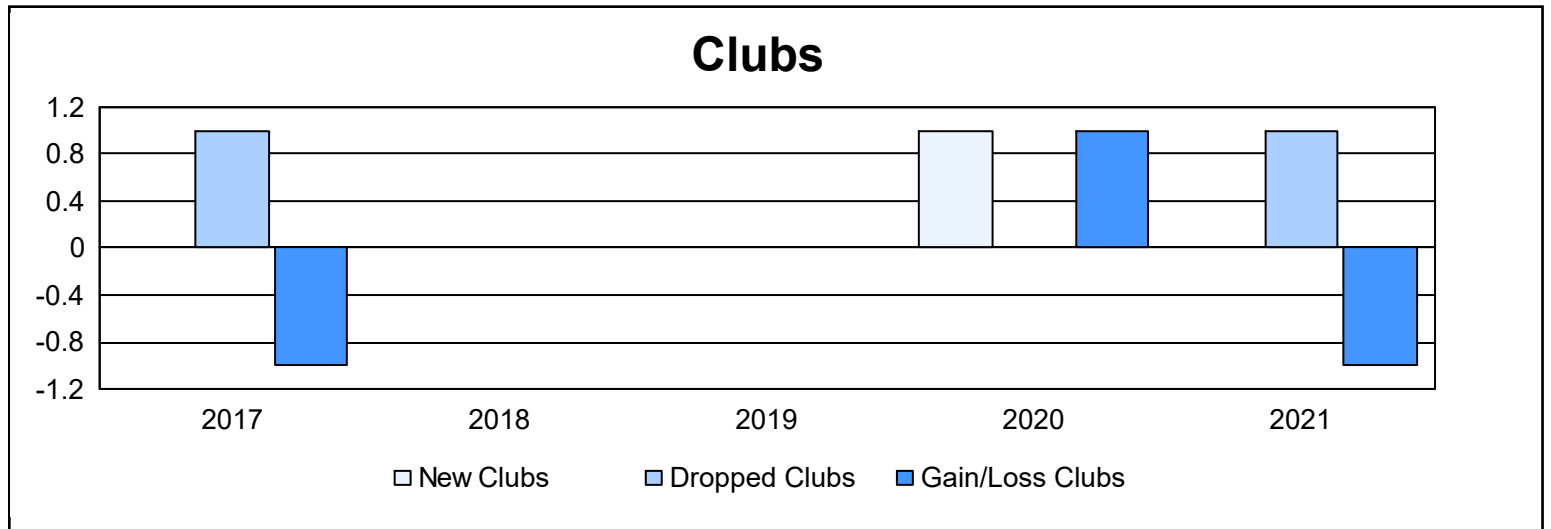

Year	New Clubs	Dropped Clubs	Gain/ Loss Clubs	New Members	Charter Members	Reinstate Members	Transfer Members	Total Member Added	Total Members Dropped	Gain/ Loss Members
2016-2017	0	1	-1	70	0	12	6	88	174	-86
2017-2018	0	0	0	127	2	12	8	149	126	23
2018-2019	0	0	0	79	1	2	5	87	117	-30
2019-2020	1	0	1	74	48	6	3	131	132	-1
2020-2021	0	1	-1	84	2	4	3	93	177	-84
<b>Average</b>	<b>0</b>	<b>0</b>	<b>0</b>	<b>87</b>	<b>11</b>	<b>7</b>	<b>5</b>	<b>110</b>	<b>145</b>	<b>-36</b>

### Membership Composition June 2021 Cumulative