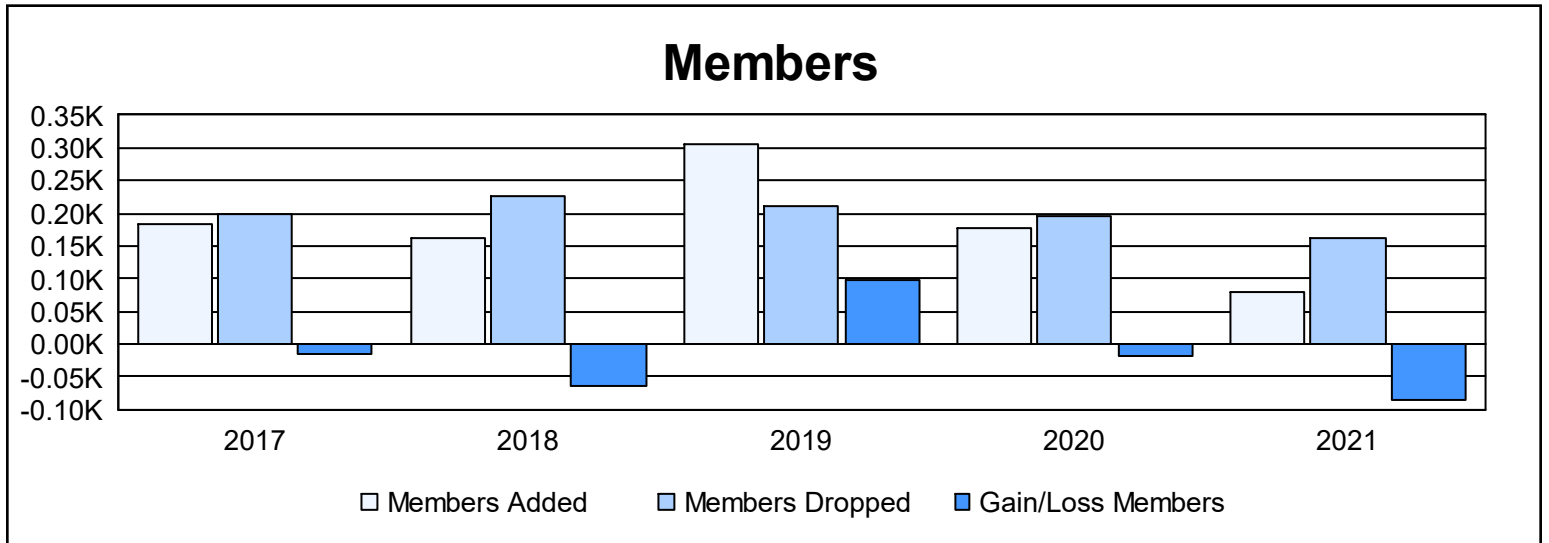

Year	New Clubs	Dropped Clubs	Gain/ Loss Clubs	New Members	Charter Members	Reinstate Members	Transfer Members	Total Member Added	Total Members Dropped	Gain/ Loss Members
2016-2017	0	0	0	164	0	3	16	183	198	-15
2017-2018	1	2	-1	118	21	1	22	162	227	-65
2018-2019	2	2	0	144	102	3	58	307	210	97
2019-2020	0	0	0	162	5	2	9	178	195	-17
2020-2021	0	0	0	64	0	3	12	79	163	-84
<b>Average</b>	<b>1</b>	<b>1</b>	<b>0</b>	<b>130</b>	<b>26</b>	<b>2</b>	<b>23</b>	<b>182</b>	<b>199</b>	<b>-17</b>

### Membership Composition June 2021 Cumulative