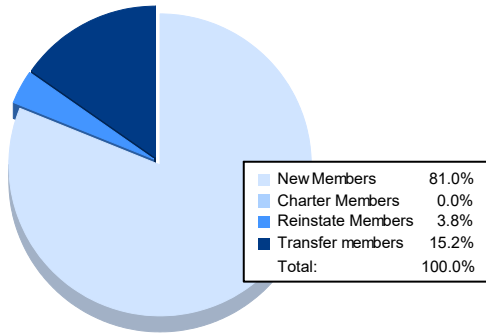

Year	New Clubs	Dropped Clubs	Gain/ Loss Clubs	New Members	Charter Members	Reinstate Members	Transfer Members	Total Member Added	Total Members Dropped	Gain/ Loss Members
2016-2017	0	0	0	164	0	3	16	183	198	-15
2017-2018	1	2	-1	118	21	1	22	162	227	-65
2018-2019	2	2	0	144	102	3	58	307	210	97
2019-2020	0	0	0	162	5	2	9	178	195	-17
2020-2021	0	0	0	64	0	3	12	79	163	-84
<b>Average</b>	<b>1</b>	<b>1</b>	<b>0</b>	<b>130</b>	<b>26</b>	<b>2</b>	<b>23</b>	<b>182</b>	<b>199</b>	<b>-17</b>

### Membership Composition June 2021 Cumulative