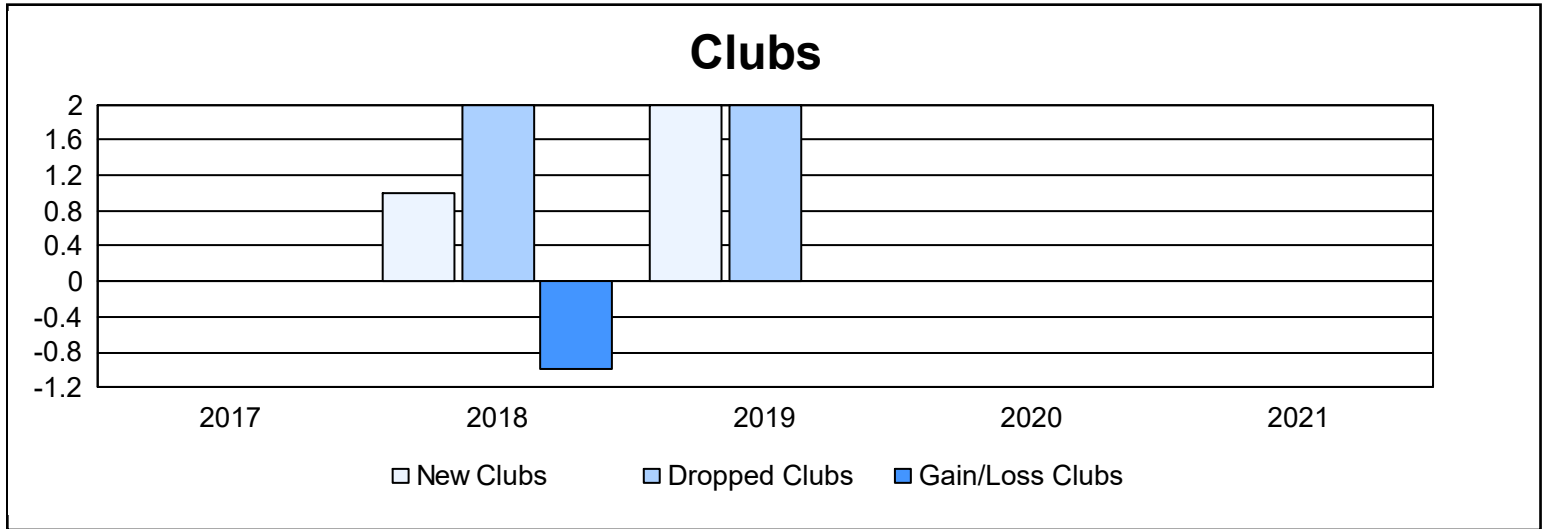

Year	New Clubs	Dropped Clubs	Gain/ Loss Clubs	New Members	Charter Members	Reinstate Members	Transfer Members	Total Member Added	Total Members Dropped	Gain/ Loss Members
2016-2017	0	0	0	164	0	3	16	183	198	-15
2017-2018	1	2	-1	118	21	1	22	162	227	-65
2018-2019	2	2	0	144	102	3	58	307	210	97
2019-2020	0	0	0	162	5	2	9	178	195	-17
2020-2021	0	0	0	64	0	3	12	79	163	-84
<b>Average</b>	<b>1</b>	<b>1</b>	<b>0</b>	<b>130</b>	<b>26</b>	<b>2</b>	<b>23</b>	<b>182</b>	<b>199</b>	<b>-17</b>

### Membership Composition June 2021 Cumulative