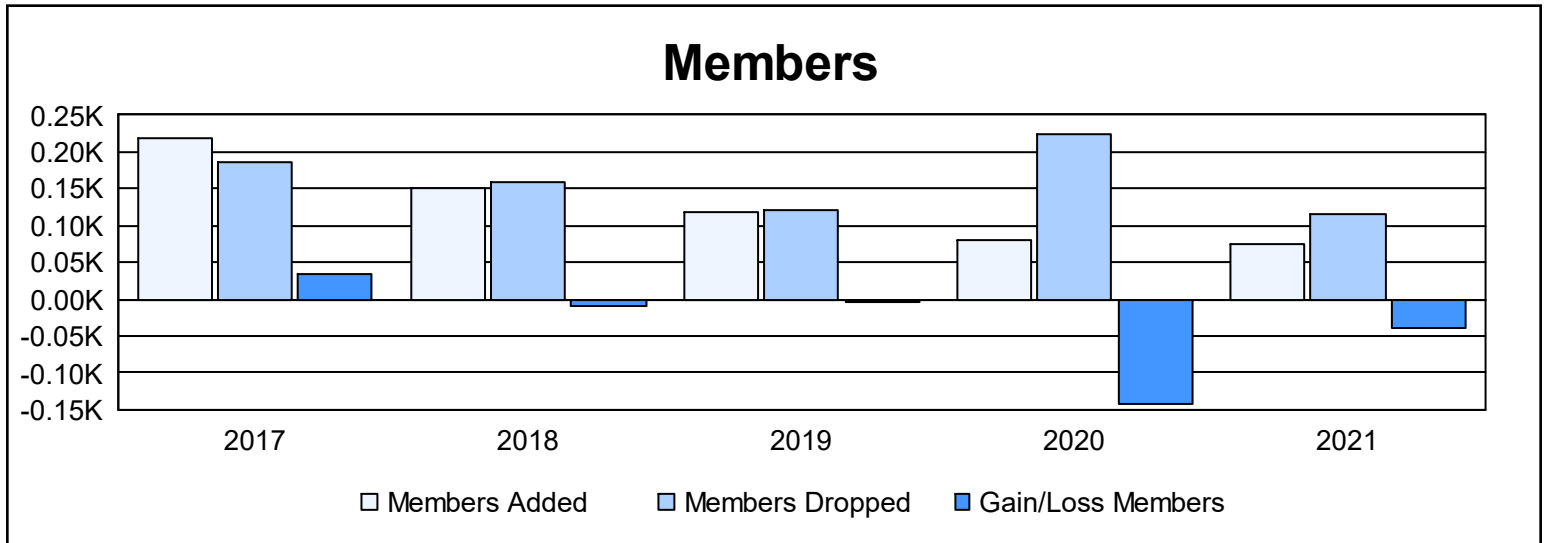

Year	New Clubs	Dropped Clubs	Gain/ Loss Clubs	New Members	Charter Members	Reinstate Members	Transfer Members	Total Member Added	Total Members Dropped	Gain/ Loss Members
2016-2017	0	1	-1	208	6	1	5	220	187	33
2017-2018	0	2	-2	134	2	3	12	151	159	-8
2018-2019	1	3	-2	84	28	1	4	117	121	-4
2019-2020	0	6	-6	43	5	29	4	81	223	-142
2020-2021	1	3	-2	33	21	15	6	75	115	-40
<b>Average</b>	<b>0</b>	<b>3</b>	<b>-3</b>	<b>100</b>	<b>12</b>	<b>10</b>	<b>6</b>	<b>129</b>	<b>161</b>	<b>-32</b>

### Membership Composition June 2021 Cumulative