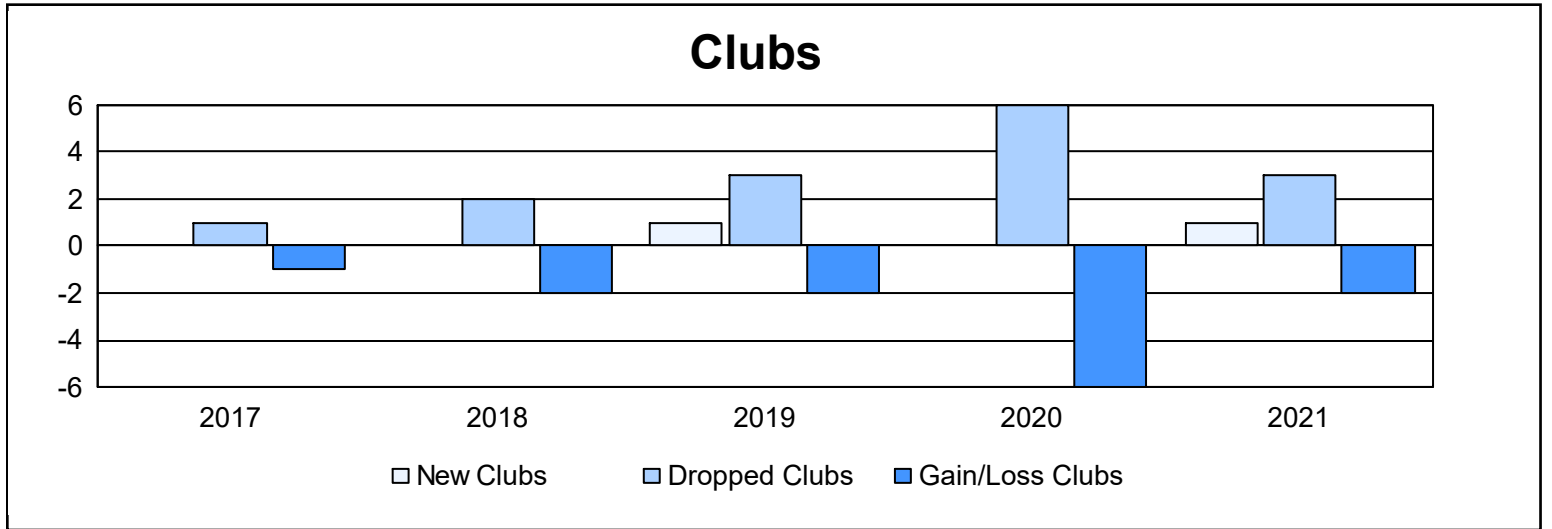

Year	New Clubs	Dropped Clubs	Gain/ Loss Clubs	New Members	Charter Members	Reinstate Members	Transfer Members	Total Member Added	Total Members Dropped	Gain/ Loss Members
2016-2017	0	1	-1	208	6	1	5	220	187	33
2017-2018	0	2	-2	134	2	3	12	151	159	-8
2018-2019	1	3	-2	84	28	1	4	117	121	-4
2019-2020	0	6	-6	43	5	29	4	81	223	-142
2020-2021	1	3	-2	33	21	15	6	75	115	-40
<b>Average</b>	<b>0</b>	<b>3</b>	<b>-3</b>	<b>100</b>	<b>12</b>	<b>10</b>	<b>6</b>	<b>129</b>	<b>161</b>	<b>-32</b>

### Membership Composition June 2021 Cumulative