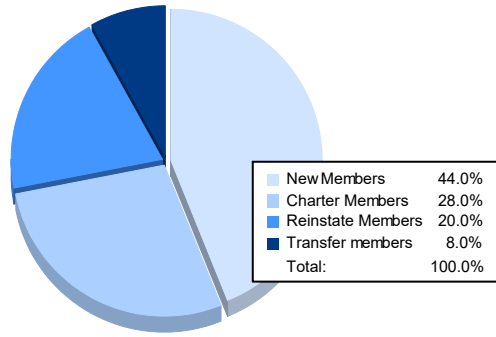

Year	New Clubs	Dropped Clubs	Gain/ Loss Clubs	New Members	Charter Members	Reinstate Members	Transfer Members	Total Member Added	Total Members Dropped	Gain/ Loss Members
2016-2017	0	1	-1	208	6	1	5	220	187	33
2017-2018	0	2	-2	134	2	3	12	151	159	-8
2018-2019	1	3	-2	84	28	1	4	117	121	-4
2019-2020	0	6	-6	43	5	29	4	81	223	-142
2020-2021	1	3	-2	33	21	15	6	75	115	-40
<b>Average</b>	<b>0</b>	<b>3</b>	<b>-3</b>	<b>100</b>	<b>12</b>	<b>10</b>	<b>6</b>	<b>129</b>	<b>161</b>	<b>-32</b>

### Membership Composition June 2021 Cumulative

### Gender Composition June 2021 Cumulative