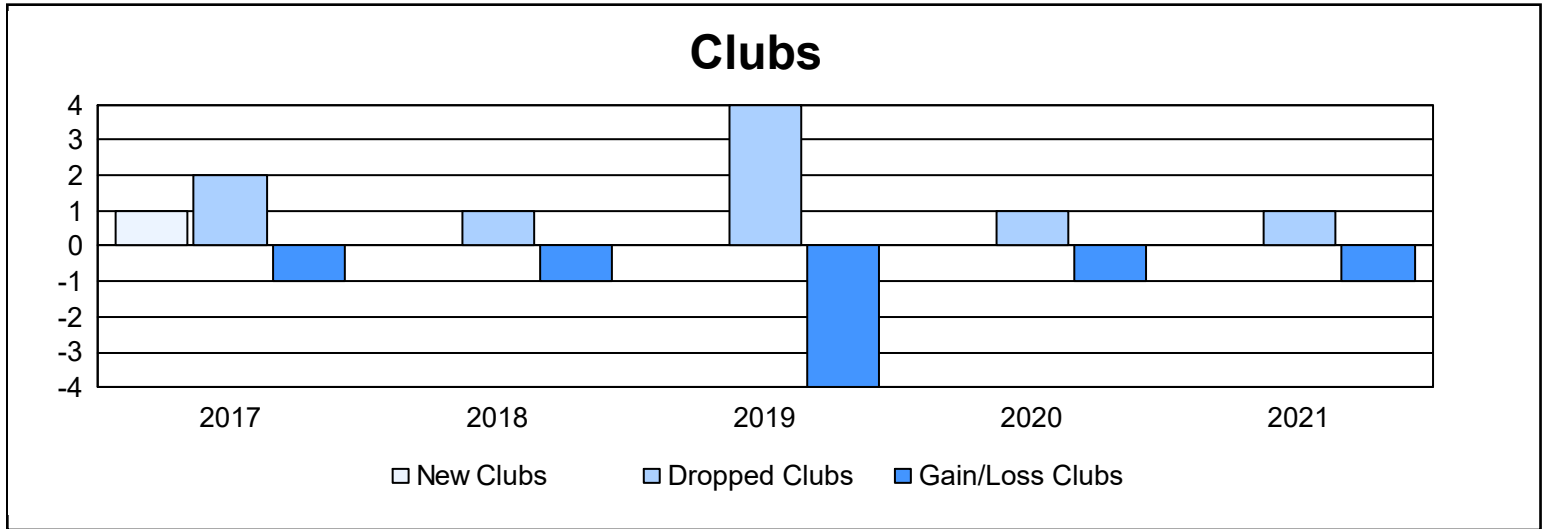

Year	New Clubs	Dropped Clubs	Gain/ Loss Clubs	New Members	Charter Members	Reinstate Members	Transfer Members	Total Member Added	Total Members Dropped	Gain/ Loss Members
2016-2017	1	2	-1	132	26	2	5	165	184	-19
2017-2018	0	1	-1	107	40	21	1	169	193	-24
2018-2019	0	4	-4	93	0	3	6	102	187	-85
2019-2020	0	1	-1	53	1	17	7	78	140	-62
2020-2021	0	1	-1	52	0	17	3	72	116	-44
<b>Average</b>	<b>0</b>	<b>2</b>	<b>-2</b>	<b>87</b>	<b>13</b>	<b>12</b>	<b>4</b>	<b>117</b>	<b>164</b>	<b>-47</b>

### Membership Composition June 2021 Cumulative