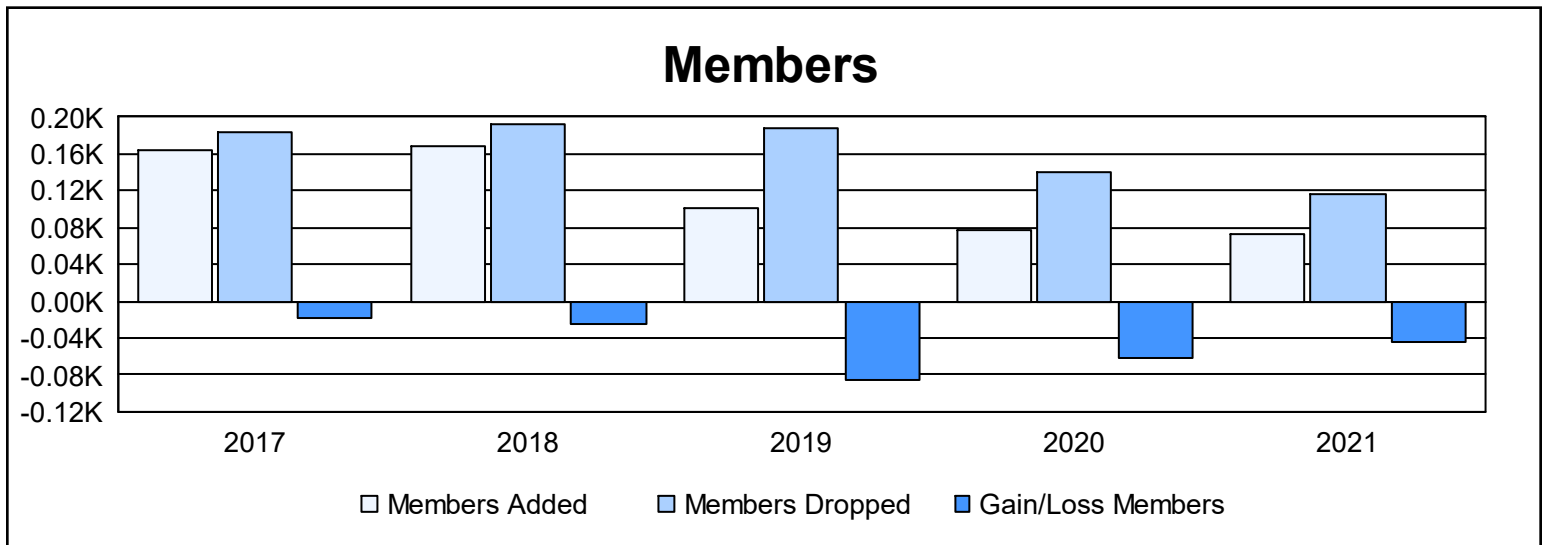

Year	New Clubs	Dropped Clubs	Gain/ Loss Clubs	New Members	Charter Members	Reinstate Members	Transfer Members	Total Member Added	Total Members Dropped	Gain/ Loss Members
2016-2017	1	2	-1	132	26	2	5	165	184	-19
2017-2018	0	1	-1	107	40	21	1	169	193	-24
2018-2019	0	4	-4	93	0	3	6	102	187	-85
2019-2020	0	1	-1	53	1	17	7	78	140	-62
2020-2021	0	1	-1	52	0	17	3	72	116	-44
<b>Average</b>	<b>0</b>	<b>2</b>	<b>-2</b>	<b>87</b>	<b>13</b>	<b>12</b>	<b>4</b>	<b>117</b>	<b>164</b>	<b>-47</b>

### Membership Composition June 2021 Cumulative