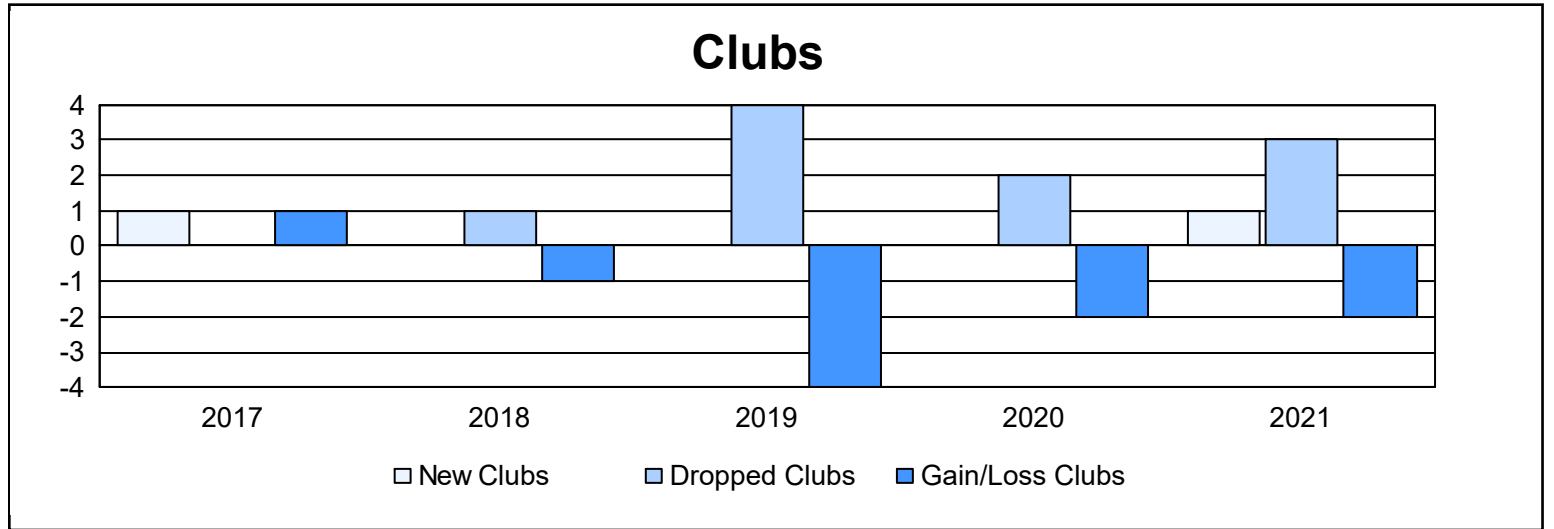

Year	New Clubs	Dropped Clubs	Gain/ Loss Clubs	New Members	Charter Members	Reinstate Members	Transfer Members	Total Member Added	Total Members Dropped	Gain/ Loss Members
2016-2017	1	0	1	175	22	8	9	214	187	27
2017-2018	0	1	-1	148	7	7	19	181	296	-115
2018-2019	0	4	-4	128	0	13	11	152	195	-43
2019-2020	0	2	-2	88	0	7	5	100	176	-76
2020-2021	1	3	-2	115	29	4	6	154	197	-43
<b>Average</b>	<b>0</b>	<b>2</b>	<b>-2</b>	<b>131</b>	<b>12</b>	<b>8</b>	<b>10</b>	<b>160</b>	<b>210</b>	<b>-50</b>

### Membership Composition June 2021 Cumulative