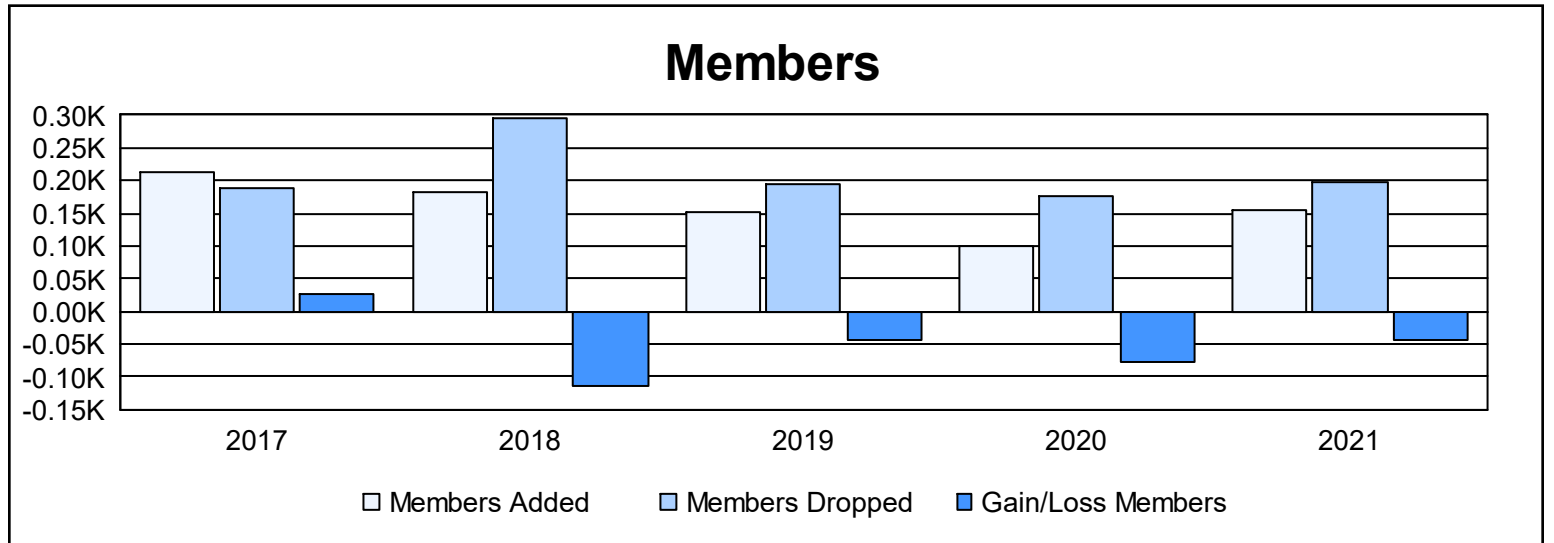

Year	New Clubs	Dropped Clubs	Gain/ Loss Clubs	New Members	Charter Members	Reinstate Members	Transfer Members	Total Member Added	Total Members Dropped	Gain/ Loss Members
2016-2017	1	0	1	175	22	8	9	214	187	27
2017-2018	0	1	-1	148	7	7	19	181	296	-115
2018-2019	0	4	-4	128	0	13	11	152	195	-43
2019-2020	0	2	-2	88	0	7	5	100	176	-76
2020-2021	1	3	-2	115	29	4	6	154	197	-43
<b>Average</b>	<b>0</b>	<b>2</b>	<b>-2</b>	<b>131</b>	<b>12</b>	<b>8</b>	<b>10</b>	<b>160</b>	<b>210</b>	<b>-50</b>

### Membership Composition June 2021 Cumulative