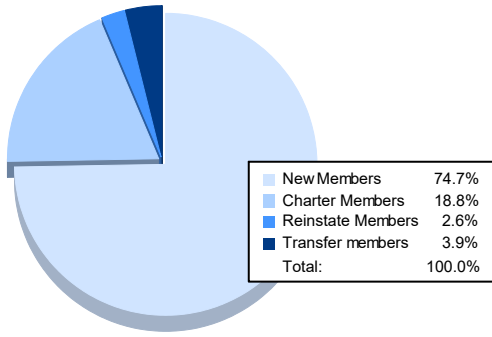

Year	New Clubs	Dropped Clubs	Gain/ Loss Clubs	New Members	Charter Members	Reinstate Members	Transfer Members	Total Member Added	Total Members Dropped	Gain/ Loss Members
2016-2017	1	0	1	175	22	8	9	214	187	27
2017-2018	0	1	-1	148	7	7	19	181	296	-115
2018-2019	0	4	-4	128	0	13	11	152	195	-43
2019-2020	0	2	-2	88	0	7	5	100	176	-76
2020-2021	1	3	-2	115	29	4	6	154	197	-43
<b>Average</b>	<b>0</b>	<b>2</b>	<b>-2</b>	<b>131</b>	<b>12</b>	<b>8</b>	<b>10</b>	<b>160</b>	<b>210</b>	<b>-50</b>

### Membership Composition June 2021 Cumulative