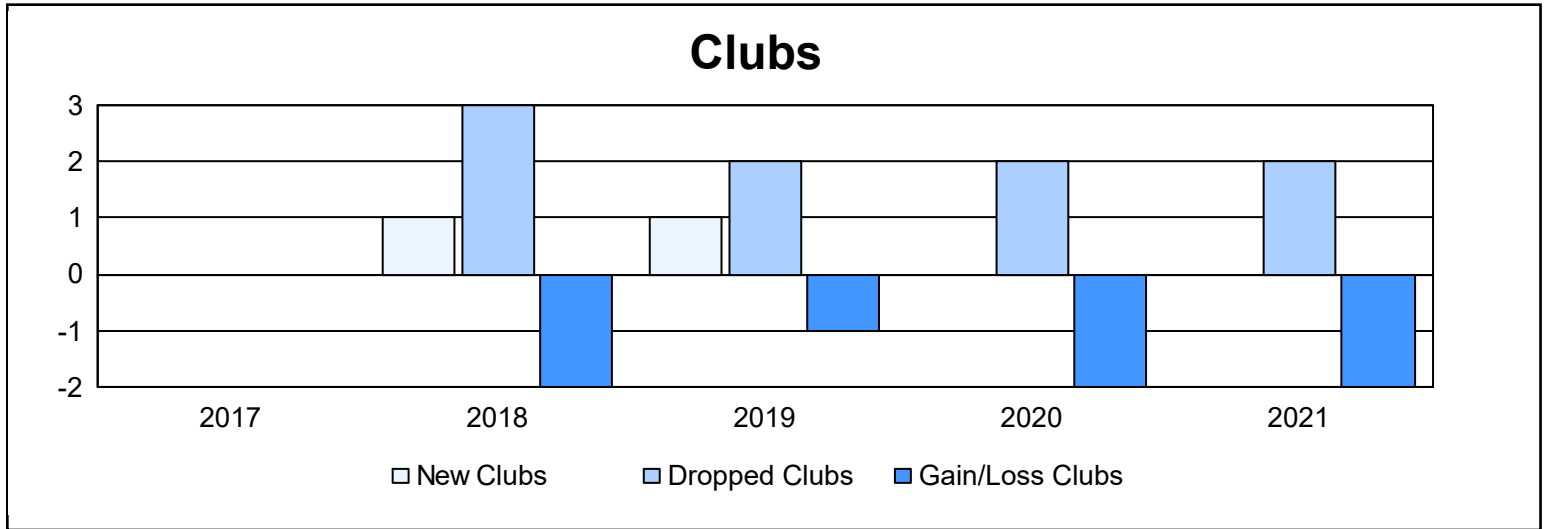

Year	New Clubs	Dropped Clubs	Gain/ Loss Clubs	New Members	Charter Members	Reinstate Members	Transfer Members	Total Member Added	Total Members Dropped	Gain/ Loss Members
2016-2017	0	0	0	232	0	2	3	237	221	16
2017-2018	1	3	-2	123	22	3	2	150	214	-64
2018-2019	1	2	-1	143	23	2	2	170	198	-28
2019-2020	0	2	-2	74	0	4	1	79	177	-98
2020-2021	0	2	-2	114	0	8	2	124	215	-91
<b>Average</b>	<b>0</b>	<b>2</b>	<b>-1</b>	<b>137</b>	<b>9</b>	<b>4</b>	<b>2</b>	<b>152</b>	<b>205</b>	<b>-53</b>

### Membership Composition June 2021 Cumulative