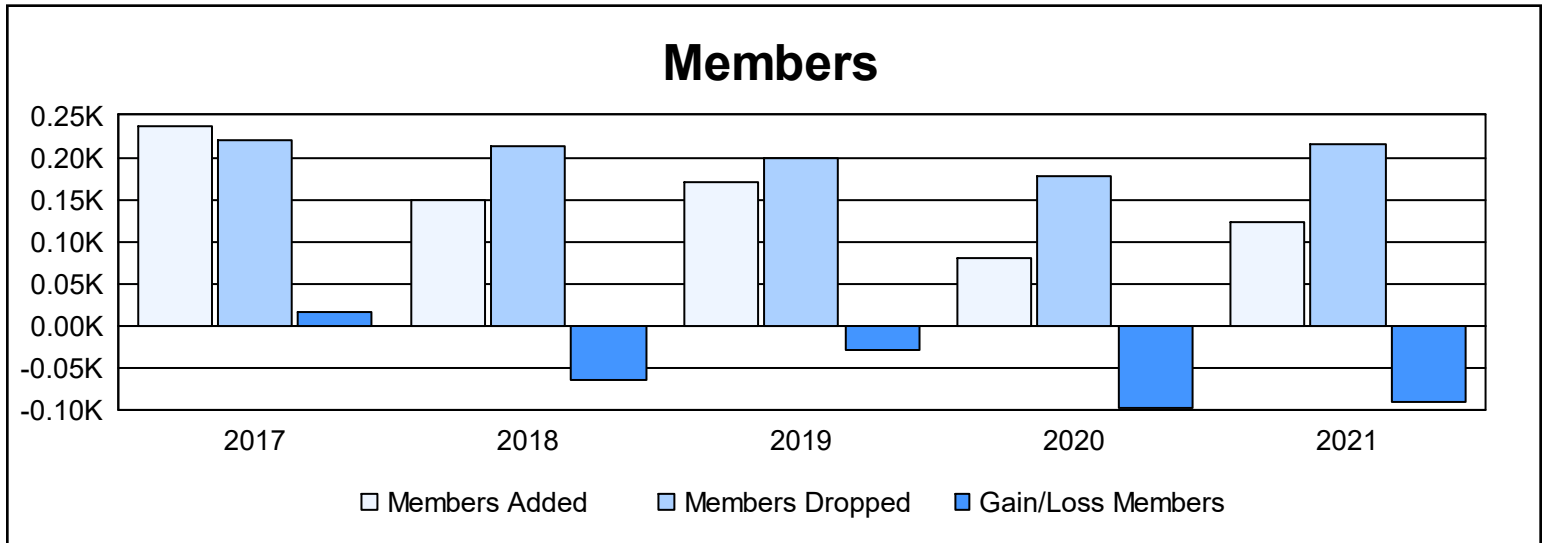

Year	New Clubs	Dropped Clubs	Gain/ Loss Clubs	New Members	Charter Members	Reinstate Members	Transfer Members	Total Member Added	Total Members Dropped	Gain/ Loss Members
2016-2017	0	0	0	232	0	2	3	237	221	16
2017-2018	1	3	-2	123	22	3	2	150	214	-64
2018-2019	1	2	-1	143	23	2	2	170	198	-28
2019-2020	0	2	-2	74	0	4	1	79	177	-98
2020-2021	0	2	-2	114	0	8	2	124	215	-91
<b>Average</b>	<b>0</b>	<b>2</b>	<b>-1</b>	<b>137</b>	<b>9</b>	<b>4</b>	<b>2</b>	<b>152</b>	<b>205</b>	<b>-53</b>

### Membership Composition June 2021 Cumulative