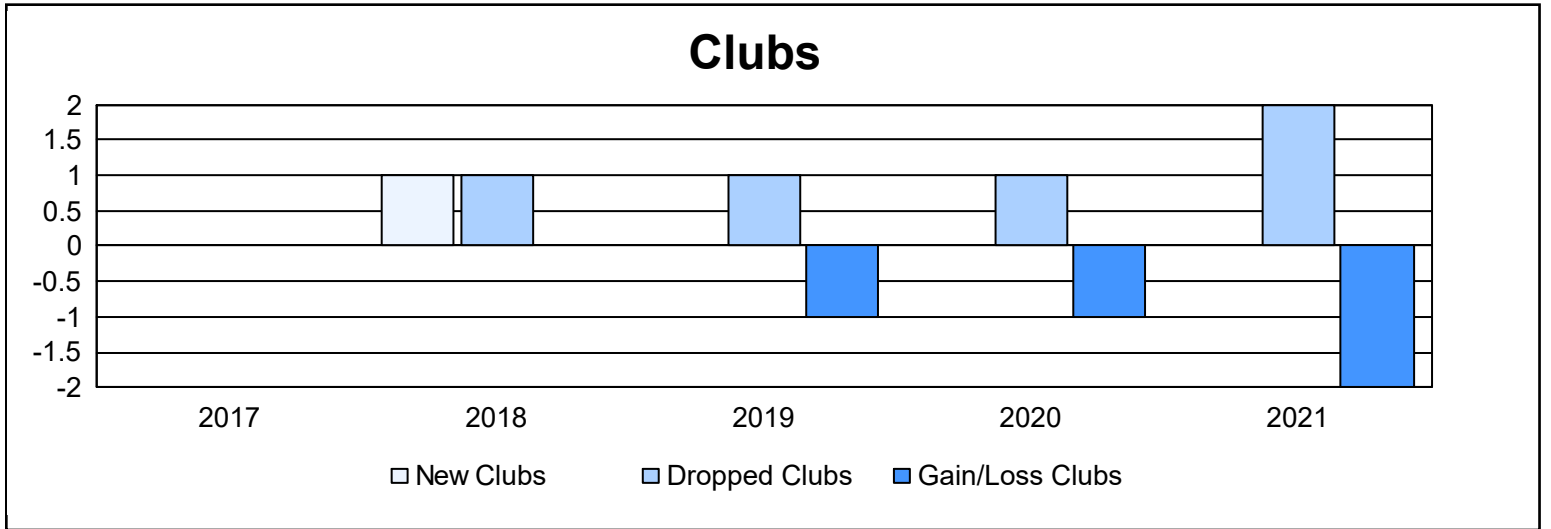

Year	New Clubs	Dropped Clubs	Gain/ Loss Clubs	New Members	Charter Members	Reinstate Members	Transfer Members	Total Member Added	Total Members Dropped	Gain/ Loss Members
2016-2017	0	0	0	151	3	13	17	184	208	-24
2017-2018	1	1	0	121	26	22	20	189	346	-157
2018-2019	0	1	-1	114	8	14	18	154	154	0
2019-2020	0	1	-1	93	0	13	11	117	195	-78
2020-2021	0	2	-2	80	2	14	6	102	191	-89
<b>Average</b>	<b>0</b>	<b>1</b>	<b>-1</b>	<b>112</b>	<b>8</b>	<b>15</b>	<b>14</b>	<b>149</b>	<b>219</b>	<b>-70</b>

### Membership Composition June 2021 Cumulative