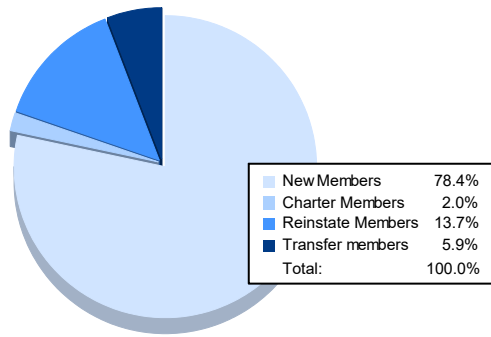

Year	New Clubs	Dropped Clubs	Gain/ Loss Clubs	New Members	Charter Members	Reinstate Members	Transfer Members	Total Member Added	Total Members Dropped	Gain/ Loss Members
2016-2017	0	0	0	151	3	13	17	184	208	-24
2017-2018	1	1	0	121	26	22	20	189	346	-157
2018-2019	0	1	-1	114	8	14	18	154	154	0
2019-2020	0	1	-1	93	0	13	11	117	195	-78
2020-2021	0	2	-2	80	2	14	6	102	191	-89
<b>Average</b>	<b>0</b>	<b>1</b>	<b>-1</b>	<b>112</b>	<b>8</b>	<b>15</b>	<b>14</b>	<b>149</b>	<b>219</b>	<b>-70</b>

### Membership Composition June 2021 Cumulative