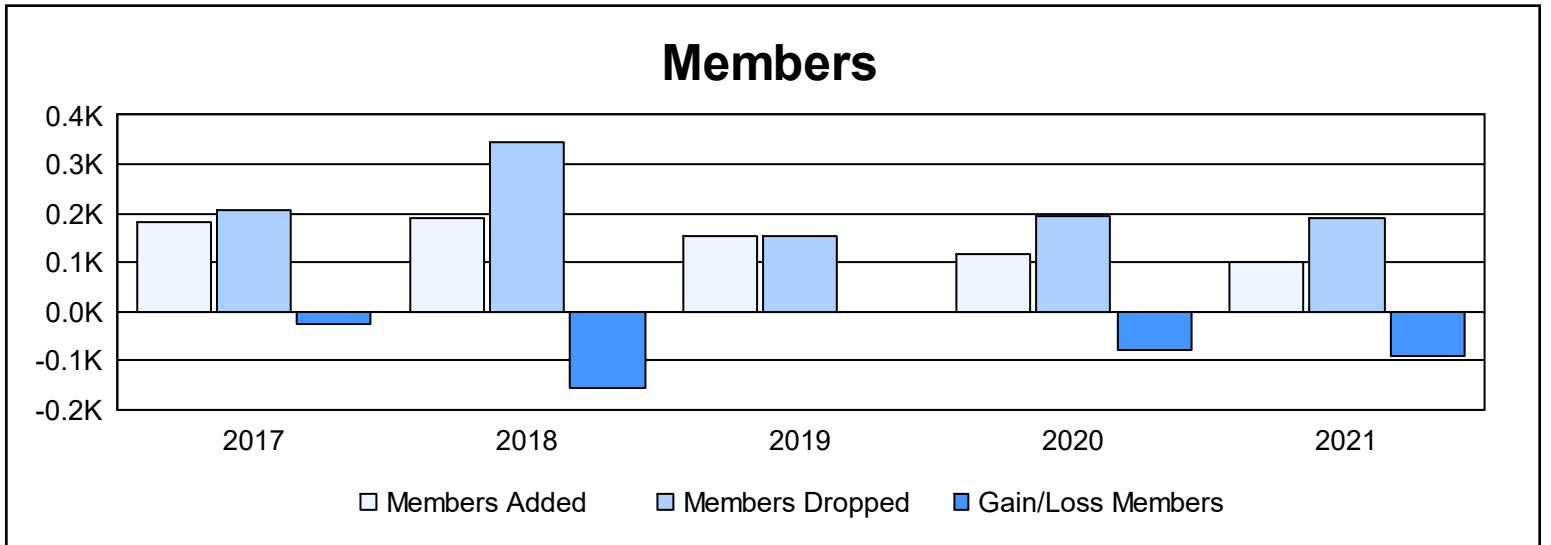

Year	New Clubs	Dropped Clubs	Gain/ Loss Clubs	New Members	Charter Members	Reinstate Members	Transfer Members	Total Member Added	Total Members Dropped	Gain/ Loss Members
2016-2017	0	0	0	151	3	13	17	184	208	-24
2017-2018	1	1	0	121	26	22	20	189	346	-157
2018-2019	0	1	-1	114	8	14	18	154	154	0
2019-2020	0	1	-1	93	0	13	11	117	195	-78
2020-2021	0	2	-2	80	2	14	6	102	191	-89
<b>Average</b>	<b>0</b>	<b>1</b>	<b>-1</b>	<b>112</b>	<b>8</b>	<b>15</b>	<b>14</b>	<b>149</b>	<b>219</b>	<b>-70</b>

### Membership Composition June 2021 Cumulative