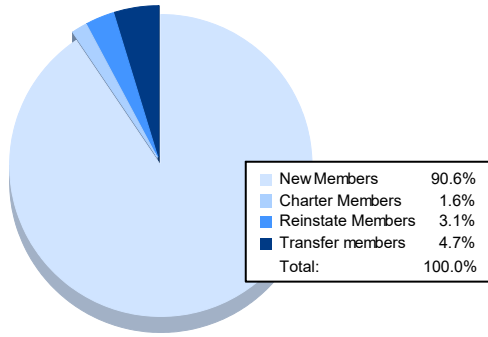

Year	New Clubs	Dropped Clubs	Gain/ Loss Clubs	New Members	Charter Members	Reinstate Members	Transfer Members	Total Member Added	Total Members Dropped	Gain/ Loss Members
2016-2017	0	0	0	87	0	3	6	96	126	-30
2017-2018	0	1	-1	88	2	2	14	106	141	-35
2018-2019	0	1	-1	92	1	5	11	109	106	3
2019-2020	0	0	0	57	0	2	5	64	87	-23
2020-2021	0	1	-1	58	1	2	3	64	122	-58
<b>Average</b>	<b>0</b>	<b>1</b>	<b>-1</b>	<b>76</b>	<b>1</b>	<b>3</b>	<b>8</b>	<b>88</b>	<b>116</b>	<b>-29</b>

### Membership Composition June 2021 Cumulative