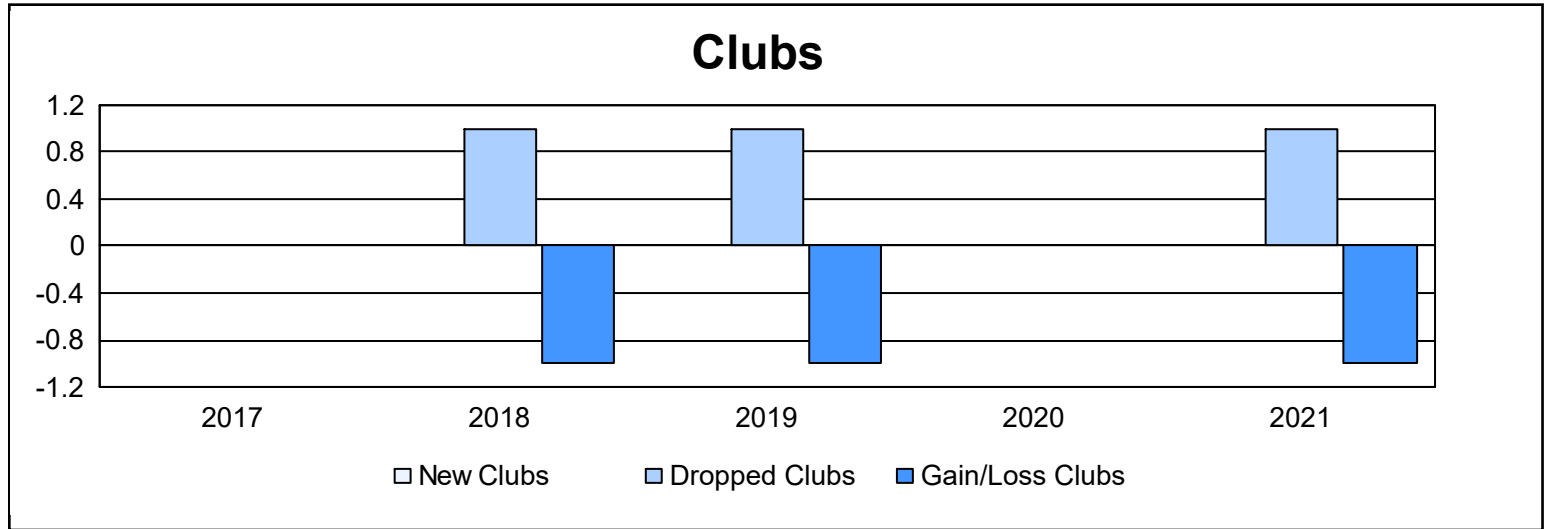

Year	New Clubs	Dropped Clubs	Gain/ Loss Clubs	New Members	Charter Members	Reinstate Members	Transfer Members	Total Member Added	Total Members Dropped	Gain/ Loss Members
2016-2017	0	0	0	87	0	3	6	96	126	-30
2017-2018	0	1	-1	88	2	2	14	106	141	-35
2018-2019	0	1	-1	92	1	5	11	109	106	3
2019-2020	0	0	0	57	0	2	5	64	87	-23
2020-2021	0	1	-1	58	1	2	3	64	122	-58
<b>Average</b>	<b>0</b>	<b>1</b>	<b>-1</b>	<b>76</b>	<b>1</b>	<b>3</b>	<b>8</b>	<b>88</b>	<b>116</b>	<b>-29</b>

### Membership Composition June 2021 Cumulative