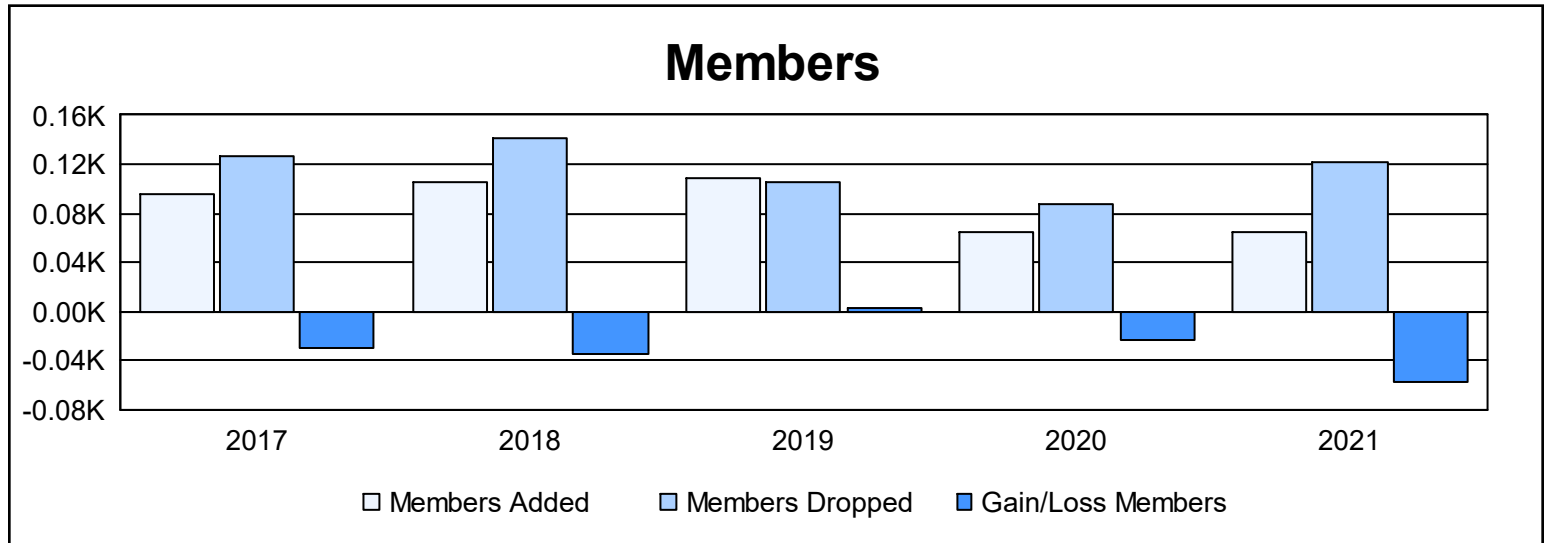

Year	New Clubs	Dropped Clubs	Gain/ Loss Clubs	New Members	Charter Members	Reinstate Members	Transfer Members	Total Member Added	Total Members Dropped	Gain/ Loss Members
2016-2017	0	0	0	87	0	3	6	96	126	-30
2017-2018	0	1	-1	88	2	2	14	106	141	-35
2018-2019	0	1	-1	92	1	5	11	109	106	3
2019-2020	0	0	0	57	0	2	5	64	87	-23
2020-2021	0	1	-1	58	1	2	3	64	122	-58
<b>Average</b>	<b>0</b>	<b>1</b>	<b>-1</b>	<b>76</b>	<b>1</b>	<b>3</b>	<b>8</b>	<b>88</b>	<b>116</b>	<b>-29</b>

### Membership Composition June 2021 Cumulative