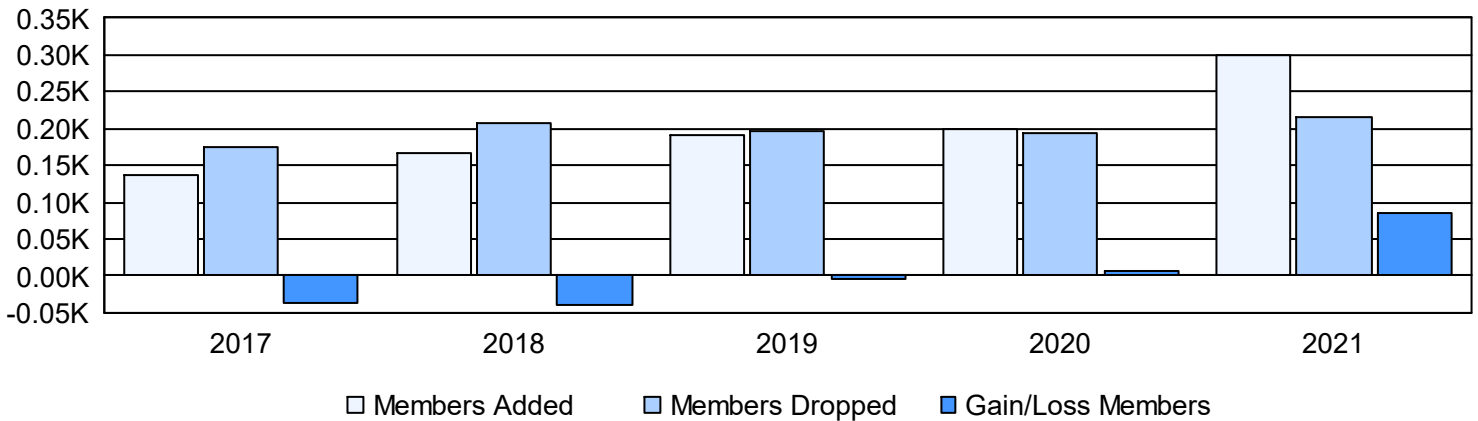

Year	New Clubs	Dropped Clubs	Gain/ Loss Clubs	New Members	Charter Members	Reinstate Members	Transfer Members	Total Member Added	Total Members Dropped	Gain/ Loss Members
2016-2017	0	0	0	102	1	4	31	138	176	-38
2017-2018	0	0	0	135	0	13	20	168	207	-39
2018-2019	1	1	0	141	21	5	24	191	196	-5
2019-2020	2	1	1	124	46	16	14	200	193	7
2020-2021	5	1	4	179	116	2	4	301	216	85
Average	2	1	1	136	37	8	19	200	198	2

Clubs

Members