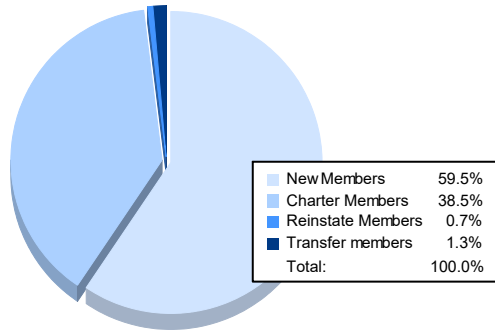

Membership Composition June 2021 Cumulative