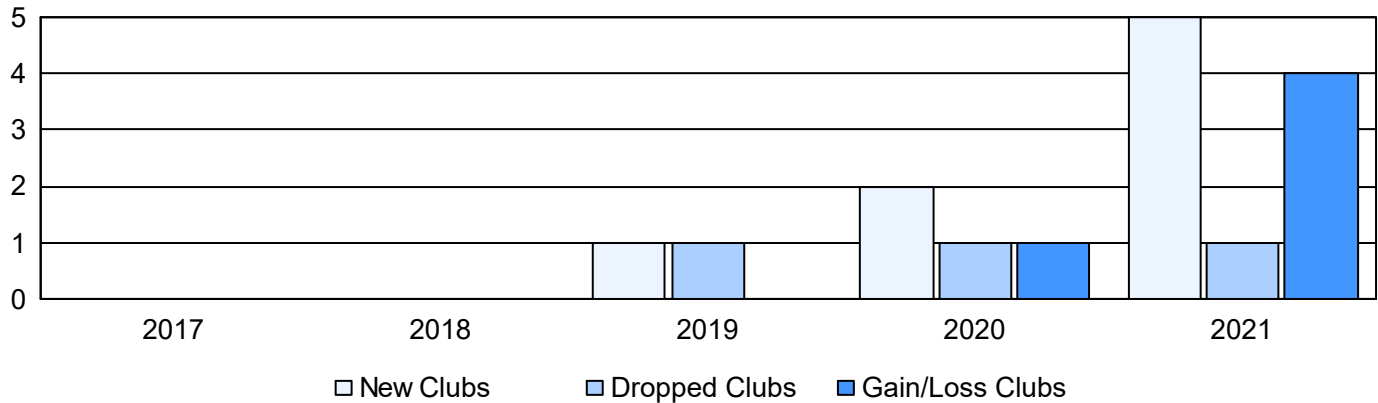

Year	New Clubs	Dropped Clubs	Gain/ Loss Clubs	New Members	Charter Members	Reinstate Members	Transfer Members	Total Member Added	Total Members Dropped	Gain/ Loss Members
2016-2017	0	0	0	102	1	4	31	138	176	-38
2017-2018	0	0	0	135	0	13	20	168	207	-39
2018-2019	1	1	0	141	21	5	24	191	196	-5
2019-2020	2	1	1	124	46	16	14	200	193	7
2020-2021	5	1	4	179	116	2	4	301	216	85
<b>Average</b>	<b>2</b>	<b>1</b>	<b>1</b>	<b>136</b>	<b>37</b>	<b>8</b>	<b>19</b>	<b>200</b>	<b>198</b>	<b>2</b>

### Clubs