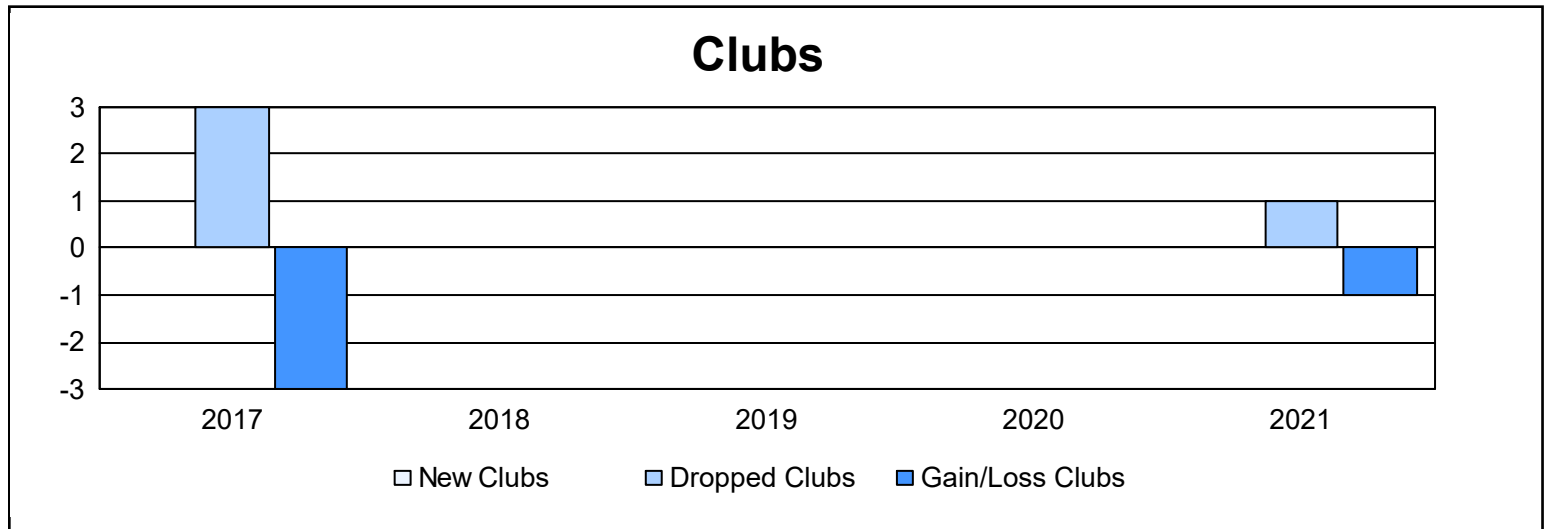

Year	New Clubs	Dropped Clubs	Gain/ Loss Clubs	New Members	Charter Members	Reinstate Members	Transfer Members	Total Member Added	Total Members Dropped	Gain/ Loss Members
2016-2017	0	3	-3	135	0	6	10	151	169	-18
2017-2018	0	0	0	163	0	5	7	175	210	-35
2018-2019	0	0	0	94	0	17	1	112	171	-59
2019-2020	0	0	0	47	0	7	6	60	178	-118
2020-2021	0	1	-1	91	0	6	2	99	118	-19
<b>Average</b>	<b>0</b>	<b>1</b>	<b>-1</b>	<b>106</b>	<b>0</b>	<b>8</b>	<b>5</b>	<b>119</b>	<b>169</b>	<b>-50</b>

### Membership Composition June 2021 Cumulative