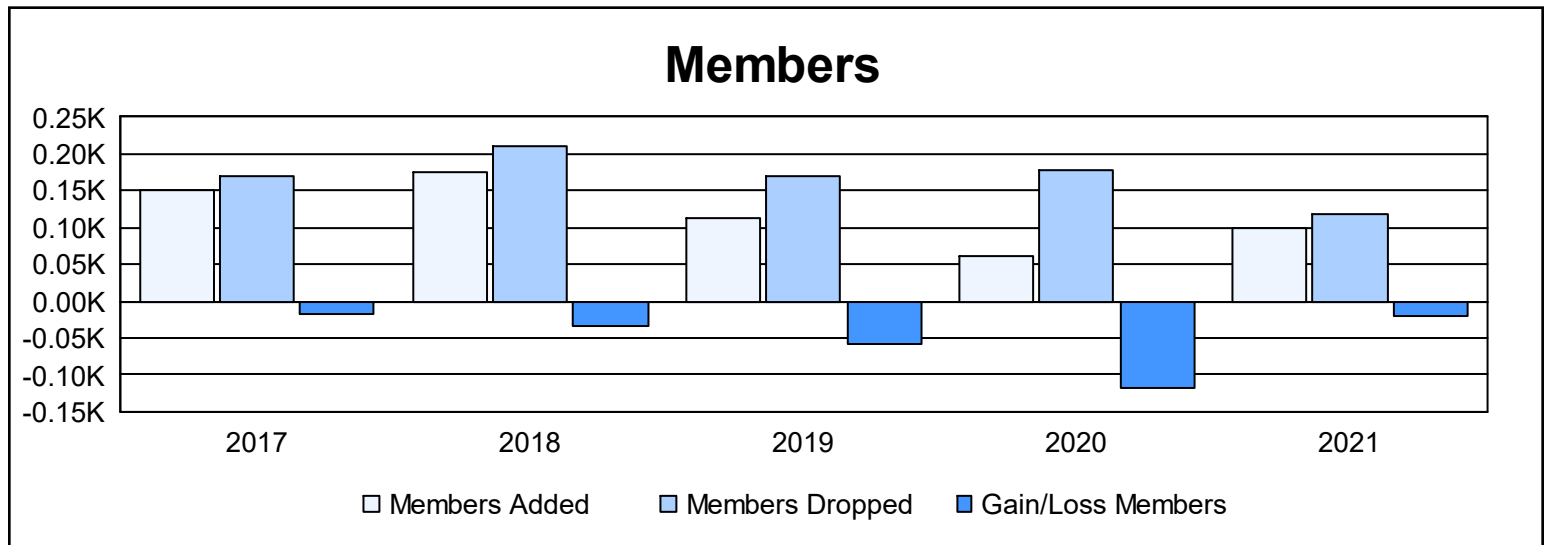

Year	New Clubs	Dropped Clubs	Gain/ Loss Clubs	New Members	Charter Members	Reinstate Members	Transfer Members	Total Member Added	Total Members Dropped	Gain/ Loss Members
2016-2017	0	3	-3	135	0	6	10	151	169	-18
2017-2018	0	0	0	163	0	5	7	175	210	-35
2018-2019	0	0	0	94	0	17	1	112	171	-59
2019-2020	0	0	0	47	0	7	6	60	178	-118
2020-2021	0	1	-1	91	0	6	2	99	118	-19
<b>Average</b>	<b>0</b>	<b>1</b>	<b>-1</b>	<b>106</b>	<b>0</b>	<b>8</b>	<b>5</b>	<b>119</b>	<b>169</b>	<b>-50</b>

### Membership Composition June 2021 Cumulative