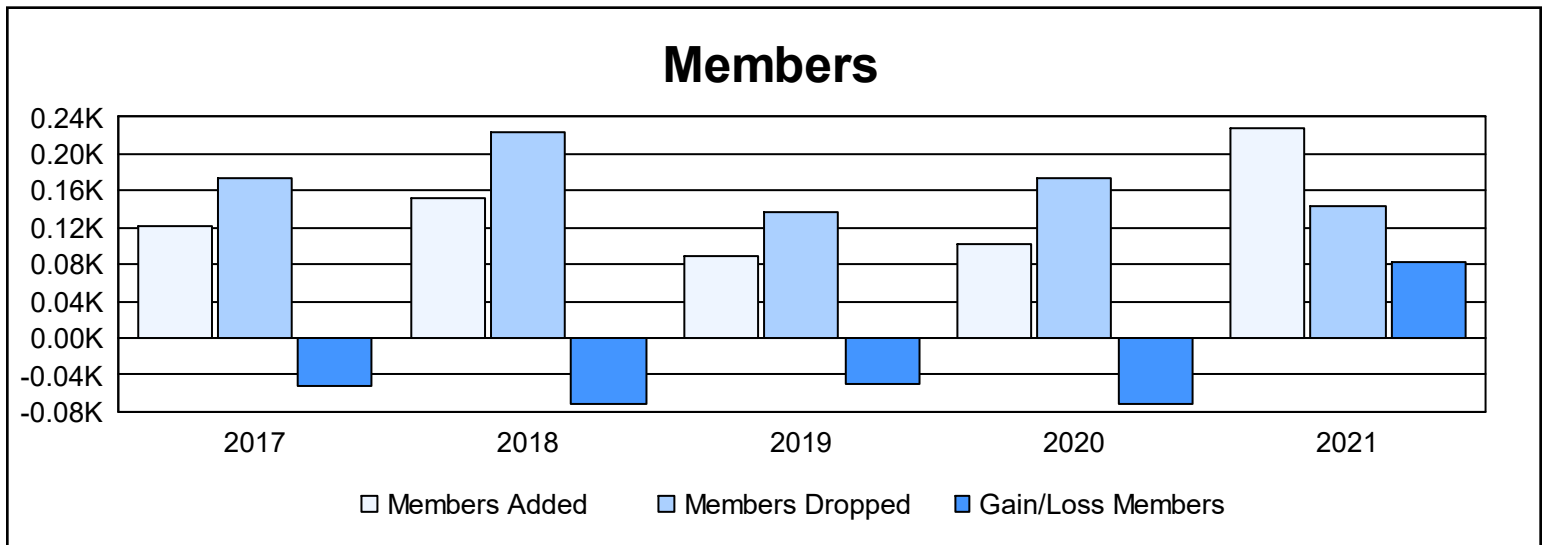

Year	New Clubs	Dropped Clubs	Gain/ Loss Clubs	New Members	Charter Members	Reinstate Members	Transfer Members	Total Member Added	Total Members Dropped	Gain/ Loss Members
2016-2017	0	0	0	103	1	14	3	121	173	-52
2017-2018	0	0	0	132	1	14	6	153	224	-71
2018-2019	0	4	-4	76	2	5	5	88	137	-49
2019-2020	0	1	-1	89	0	9	5	103	174	-71
2020-2021	2	0	2	153	65	6	3	227	144	83
<b>Average</b>	<b>0</b>	<b>1</b>	<b>-1</b>	<b>111</b>	<b>14</b>	<b>10</b>	<b>4</b>	<b>138</b>	<b>170</b>	<b>-32</b>

### Membership Composition June 2021 Cumulative