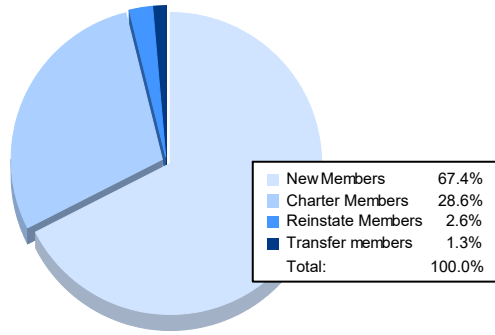

Year	New Clubs	Dropped Clubs	Gain/ Loss Clubs	New Members	Charter Members	Reinstate Members	Transfer Members	Total Member Added	Total Members Dropped	Gain/ Loss Members
2016-2017	0	0	0	103	1	14	3	121	173	-52
2017-2018	0	0	0	132	1	14	6	153	224	-71
2018-2019	0	4	-4	76	2	5	5	88	137	-49
2019-2020	0	1	-1	89	0	9	5	103	174	-71
2020-2021	2	0	2	153	65	6	3	227	144	83
<b>Average</b>	<b>0</b>	<b>1</b>	<b>-1</b>	<b>111</b>	<b>14</b>	<b>10</b>	<b>4</b>	<b>138</b>	<b>170</b>	<b>-32</b>

### Membership Composition June 2021 Cumulative