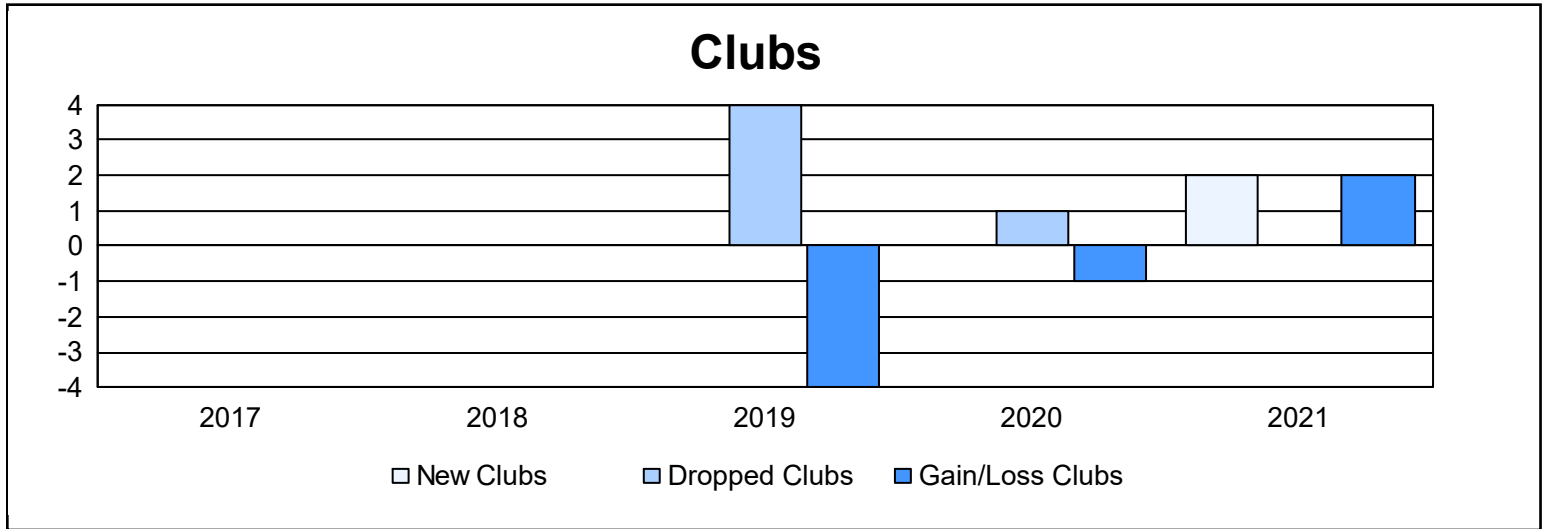

Year	New Clubs	Dropped Clubs	Gain/ Loss Clubs	New Members	Charter Members	Reinstate Members	Transfer Members	Total Member Added	Total Members Dropped	Gain/ Loss Members
2016-2017	0	0	0	103	1	14	3	121	173	-52
2017-2018	0	0	0	132	1	14	6	153	224	-71
2018-2019	0	4	-4	76	2	5	5	88	137	-49
2019-2020	0	1	-1	89	0	9	5	103	174	-71
2020-2021	2	0	2	153	65	6	3	227	144	83
<b>Average</b>	<b>0</b>	<b>1</b>	<b>-1</b>	<b>111</b>	<b>14</b>	<b>10</b>	<b>4</b>	<b>138</b>	<b>170</b>	<b>-32</b>

### Membership Composition June 2021 Cumulative