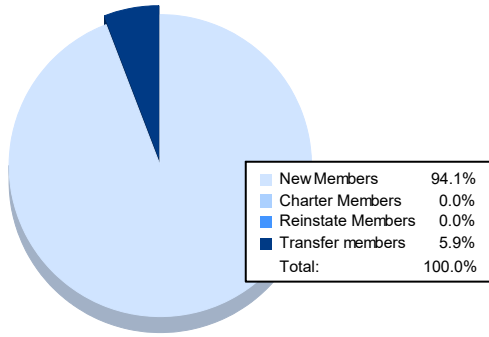

Year	New Clubs	Dropped Clubs	Gain/ Loss Clubs	New Members	Charter Members	Reinstate Members	Transfer Members	Total Member Added	Total Members Dropped	Gain/ Loss Members
2016-2017	0	1	-1	75	0	7	0	82	99	-17
2017-2018	0	1	-1	64	0	3	0	67	92	-25
2018-2019	0	0	0	41	0	5	1	47	80	-33
2019-2020	0	0	0	44	1	0	1	46	69	-23
2020-2021	0	0	0	16	0	0	1	17	53	-36
<b>Average</b>	<b>0</b>	<b>0</b>	<b>0</b>	<b>48</b>	<b>0</b>	<b>3</b>	<b>1</b>	<b>52</b>	<b>79</b>	<b>-27</b>

### Membership Composition June 2021 Cumulative