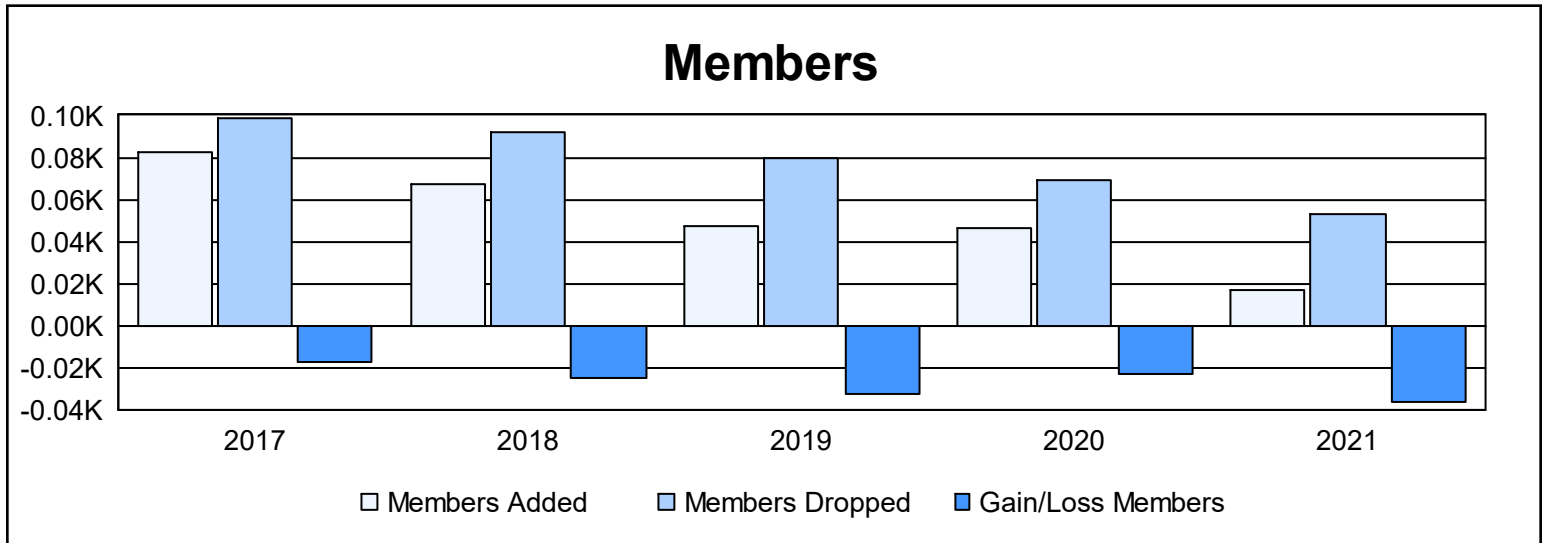

Year	New Clubs	Dropped Clubs	Gain/ Loss Clubs	New Members	Charter Members	Reinstate Members	Transfer Members	Total Member Added	Total Members Dropped	Gain/ Loss Members
2016-2017	0	1	-1	75	0	7	0	82	99	-17
2017-2018	0	1	-1	64	0	3	0	67	92	-25
2018-2019	0	0	0	41	0	5	1	47	80	-33
2019-2020	0	0	0	44	1	0	1	46	69	-23
2020-2021	0	0	0	16	0	0	1	17	53	-36
<b>Average</b>	<b>0</b>	<b>0</b>	<b>0</b>	<b>48</b>	<b>0</b>	<b>3</b>	<b>1</b>	<b>52</b>	<b>79</b>	<b>-27</b>

### Membership Composition June 2021 Cumulative