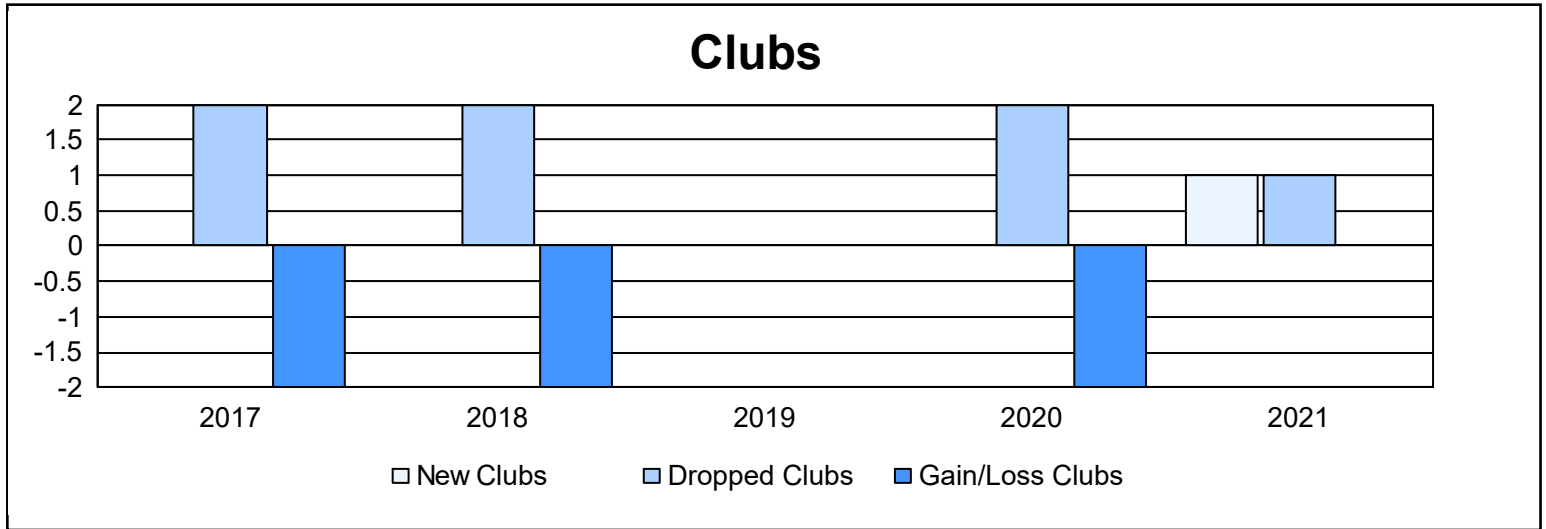

Year	New Clubs	Dropped Clubs	Gain/ Loss Clubs	New Members	Charter Members	Reinstate Members	Transfer Members	Total Member Added	Total Members Dropped	Gain/ Loss Members
2016-2017	0	2	-2	124	0	2	5	131	180	-49
2017-2018	0	2	-2	84	0	8	3	95	166	-71
2018-2019	0	0	0	117	0	3	5	125	111	14
2019-2020	0	2	-2	61	1	14	16	92	163	-71
2020-2021	1	1	0	46	27	8	4	85	115	-30
Average	0	1	-1	86	6	7	7	106	147	-41

Membership Composition June 2021 Cumulative

Gender Composition June 2021 Cumulative