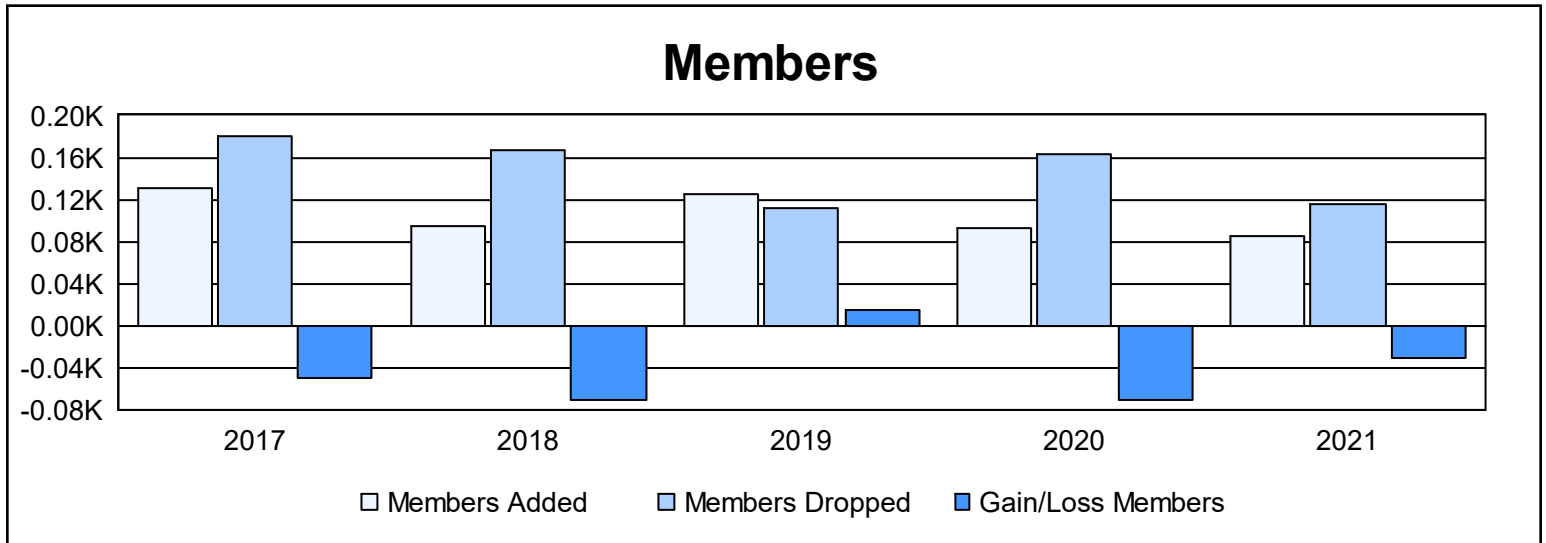

Year	New Clubs	Dropped Clubs	Gain/ Loss Clubs	New Members	Charter Members	Reinstate Members	Transfer Members	Total Member Added	Total Members Dropped	Gain/ Loss Members
2016-2017	0	2	-2	124	0	2	5	131	180	-49
2017-2018	0	2	-2	84	0	8	3	95	166	-71
2018-2019	0	0	0	117	0	3	5	125	111	14
2019-2020	0	2	-2	61	1	14	16	92	163	-71
2020-2021	1	1	0	46	27	8	4	85	115	-30
Average	0	1	-1	86	6	7	7	106	147	-41

Membership Composition June 2021 Cumulative

Gender Composition June 2021 Cumulative