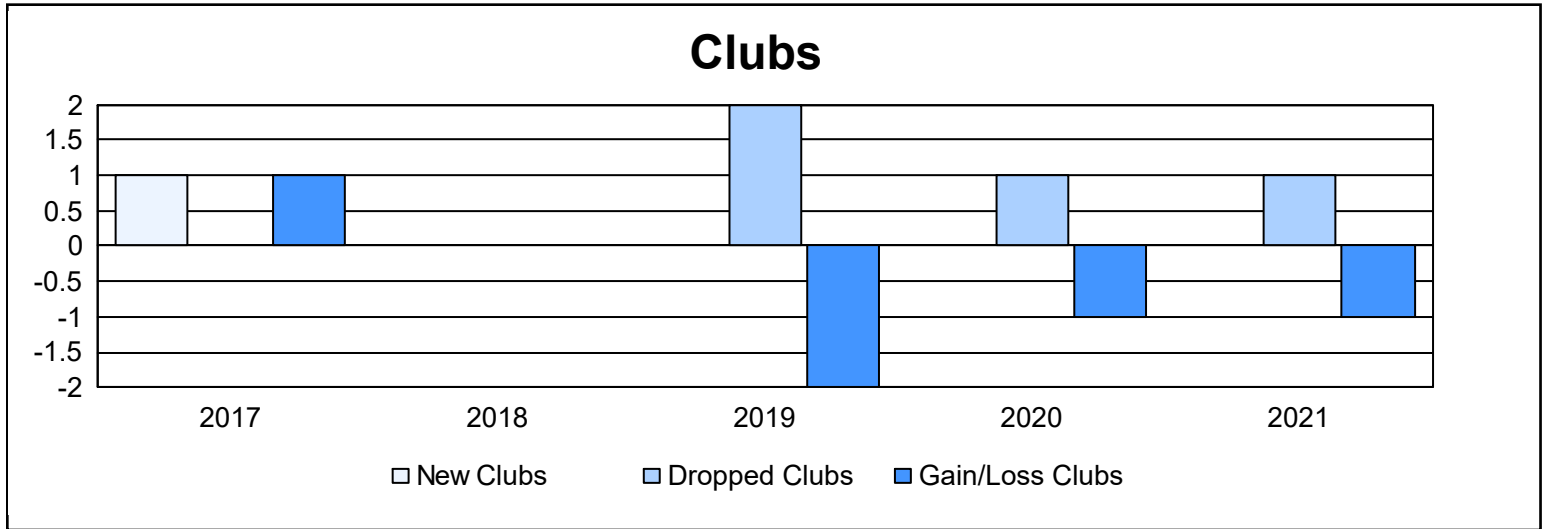

Year	New Clubs	Dropped Clubs	Gain/ Loss Clubs	New Members	Charter Members	Reinstate Members	Transfer Members	Total Member Added	Total Members Dropped	Gain/ Loss Members
2016-2017	1	0	1	113	24	1	2	140	108	32
2017-2018	0	0	0	113	0	6	4	123	185	-62
2018-2019	0	2	-2	87	1	5	3	96	131	-35
2019-2020	0	1	-1	72	0	1	2	75	106	-31
2020-2021	0	1	-1	45	0	3	4	52	159	-107
<b>Average</b>	<b>0</b>	<b>1</b>	<b>-1</b>	<b>86</b>	<b>5</b>	<b>3</b>	<b>3</b>	<b>97</b>	<b>138</b>	<b>-41</b>

### Membership Composition June 2021 Cumulative