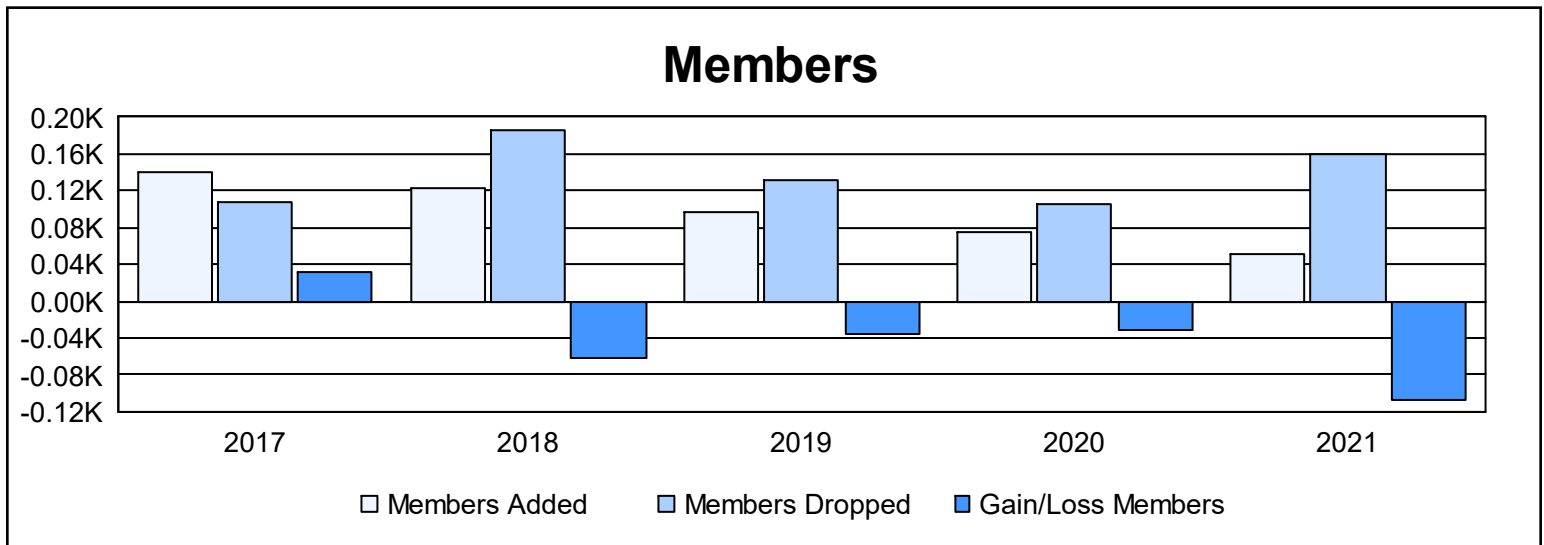

Year	New Clubs	Dropped Clubs	Gain/ Loss Clubs	New Members	Charter Members	Reinstate Members	Transfer Members	Total Member Added	Total Members Dropped	Gain/ Loss Members
2016-2017	1	0	1	113	24	1	2	140	108	32
2017-2018	0	0	0	113	0	6	4	123	185	-62
2018-2019	0	2	-2	87	1	5	3	96	131	-35
2019-2020	0	1	-1	72	0	1	2	75	106	-31
2020-2021	0	1	-1	45	0	3	4	52	159	-107
<b>Average</b>	<b>0</b>	<b>1</b>	<b>-1</b>	<b>86</b>	<b>5</b>	<b>3</b>	<b>3</b>	<b>97</b>	<b>138</b>	<b>-41</b>

### Membership Composition June 2021 Cumulative