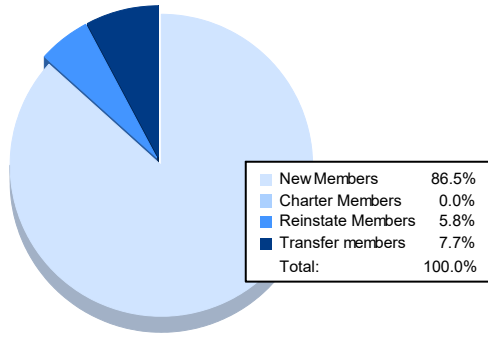

Year	New Clubs	Dropped Clubs	Gain/ Loss Clubs	New Members	Charter Members	Reinstate Members	Transfer Members	Total Member Added	Total Members Dropped	Gain/ Loss Members
2016-2017	1	0	1	113	24	1	2	140	108	32
2017-2018	0	0	0	113	0	6	4	123	185	-62
2018-2019	0	2	-2	87	1	5	3	96	131	-35
2019-2020	0	1	-1	72	0	1	2	75	106	-31
2020-2021	0	1	-1	45	0	3	4	52	159	-107
<b>Average</b>	<b>0</b>	<b>1</b>	<b>-1</b>	<b>86</b>	<b>5</b>	<b>3</b>	<b>3</b>	<b>97</b>	<b>138</b>	<b>-41</b>

### Membership Composition June 2021 Cumulative