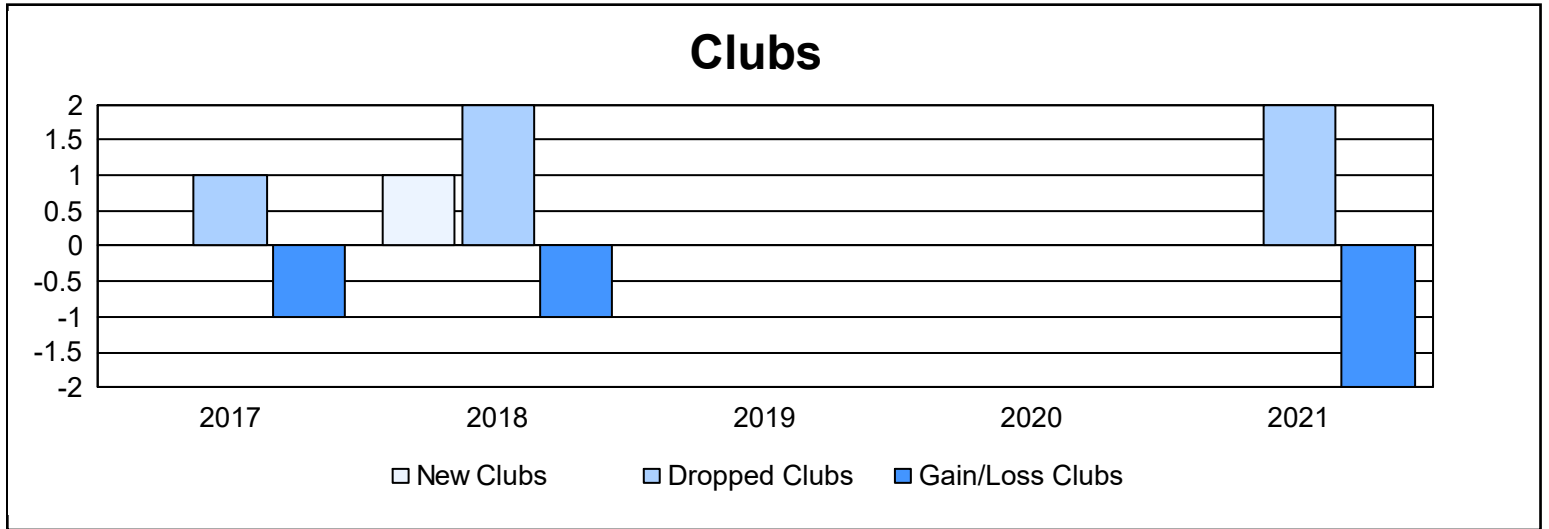

Year	New Clubs	Dropped Clubs	Gain/ Loss Clubs	New Members	Charter Members	Reinstate Members	Transfer Members	Total Member Added	Total Members Dropped	Gain/ Loss Members
2016-2017	0	1	-1	221	5	0	0	226	153	73
2017-2018	1	2	-1	130	21	2	0	153	172	-19
2018-2019	0	0	0	129	0	3	7	139	149	-10
2019-2020	0	0	0	145	0	2	2	149	200	-51
2020-2021	0	2	-2	100	0	1	1	102	134	-32
<b>Average</b>	<b>0</b>	<b>1</b>	<b>-1</b>	<b>145</b>	<b>5</b>	<b>2</b>	<b>2</b>	<b>154</b>	<b>162</b>	<b>-8</b>

### Membership Composition June 2021 Cumulative