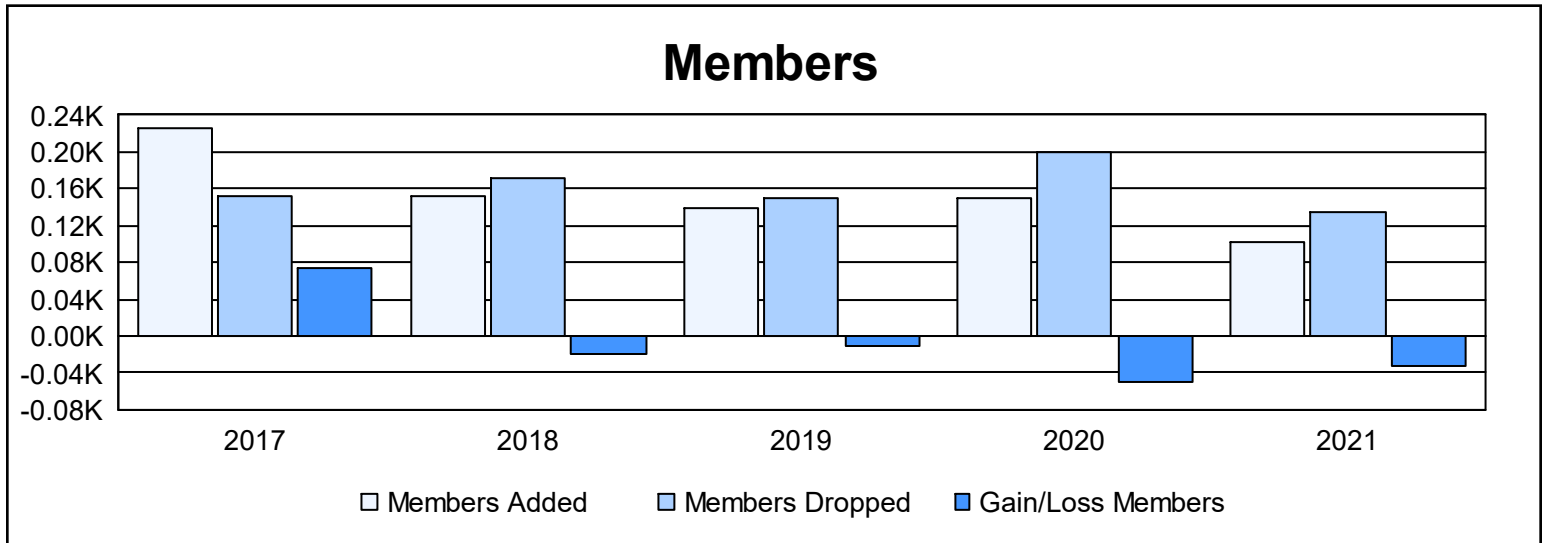

Year	New Clubs	Dropped Clubs	Gain/ Loss Clubs	New Members	Charter Members	Reinstate Members	Transfer Members	Total Member Added	Total Members Dropped	Gain/ Loss Members
2016-2017	0	1	-1	221	5	0	0	226	153	73
2017-2018	1	2	-1	130	21	2	0	153	172	-19
2018-2019	0	0	0	129	0	3	7	139	149	-10
2019-2020	0	0	0	145	0	2	2	149	200	-51
2020-2021	0	2	-2	100	0	1	1	102	134	-32
<b>Average</b>	<b>0</b>	<b>1</b>	<b>-1</b>	<b>145</b>	<b>5</b>	<b>2</b>	<b>2</b>	<b>154</b>	<b>162</b>	<b>-8</b>

### Membership Composition June 2021 Cumulative