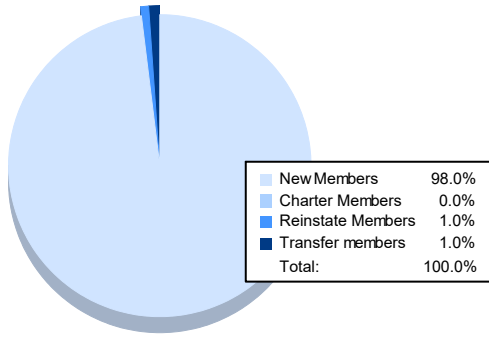

Year	New Clubs	Dropped Clubs	Gain/ Loss Clubs	New Members	Charter Members	Reinstate Members	Transfer Members	Total Member Added	Total Members Dropped	Gain/ Loss Members
2016-2017	0	1	-1	221	5	0	0	226	153	73
2017-2018	1	2	-1	130	21	2	0	153	172	-19
2018-2019	0	0	0	129	0	3	7	139	149	-10
2019-2020	0	0	0	145	0	2	2	149	200	-51
2020-2021	0	2	-2	100	0	1	1	102	134	-32
<b>Average</b>	<b>0</b>	<b>1</b>	<b>-1</b>	<b>145</b>	<b>5</b>	<b>2</b>	<b>2</b>	<b>154</b>	<b>162</b>	<b>-8</b>

### Membership Composition June 2021 Cumulative