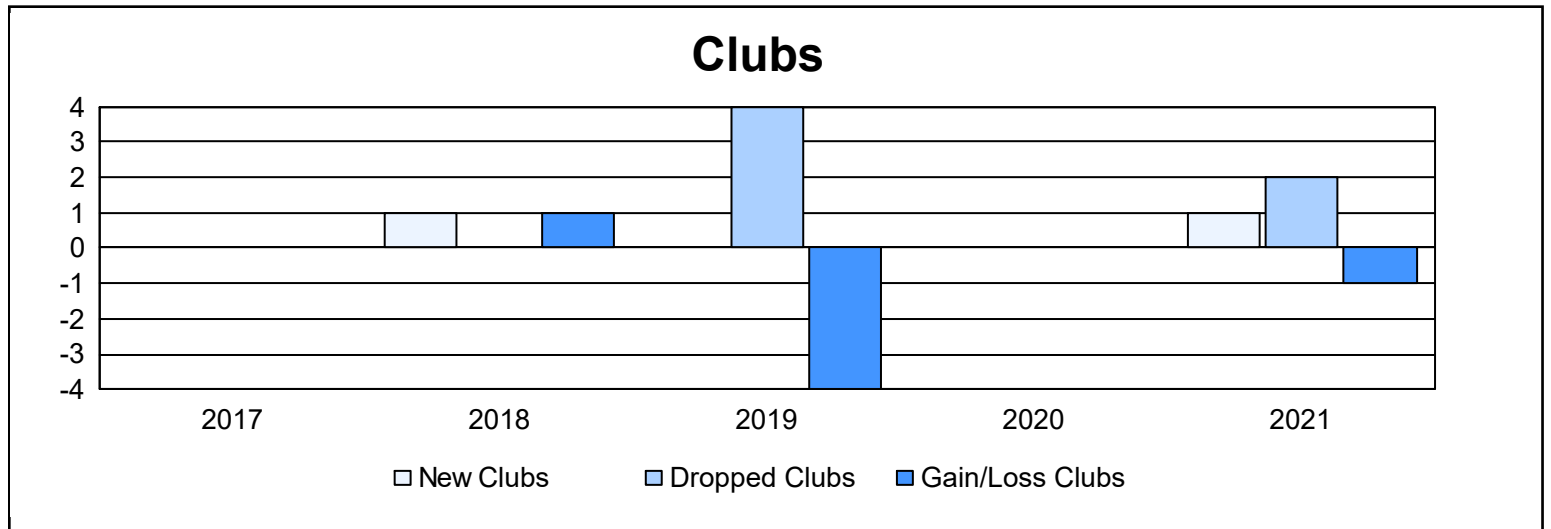

Year	New Clubs	Dropped Clubs	Gain/ Loss Clubs	New Members	Charter Members	Reinstate Members	Transfer Members	Total Member Added	Total Members Dropped	Gain/ Loss Members
2016-2017	0	0	0	67	0	17	3	87	116	-29
2017-2018	1	0	1	106	31	2	8	147	113	34
2018-2019	0	4	-4	46	0	1	4	51	116	-65
2019-2020	0	0	0	43	1	9	6	59	62	-3
2020-2021	1	2	-1	40	20	4	0	64	55	9
<b>Average</b>	<b>0</b>	<b>1</b>	<b>-1</b>	<b>60</b>	<b>10</b>	<b>7</b>	<b>4</b>	<b>82</b>	<b>92</b>	<b>-11</b>

### Membership Composition June 2021 Cumulative