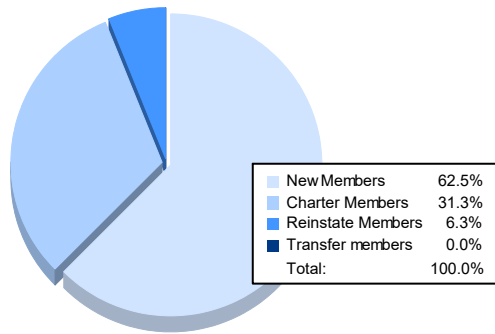

Year	New Clubs	Dropped Clubs	Gain/ Loss Clubs	New Members	Charter Members	Reinstate Members	Transfer Members	Total Member Added	Total Members Dropped	Gain/ Loss Members
2016-2017	0	0	0	67	0	17	3	87	116	-29
2017-2018	1	0	1	106	31	2	8	147	113	34
2018-2019	0	4	-4	46	0	1	4	51	116	-65
2019-2020	0	0	0	43	1	9	6	59	62	-3
2020-2021	1	2	-1	40	20	4	0	64	55	9
<b>Average</b>	<b>0</b>	<b>1</b>	<b>-1</b>	<b>60</b>	<b>10</b>	<b>7</b>	<b>4</b>	<b>82</b>	<b>92</b>	<b>-11</b>

### Membership Composition June 2021 Cumulative