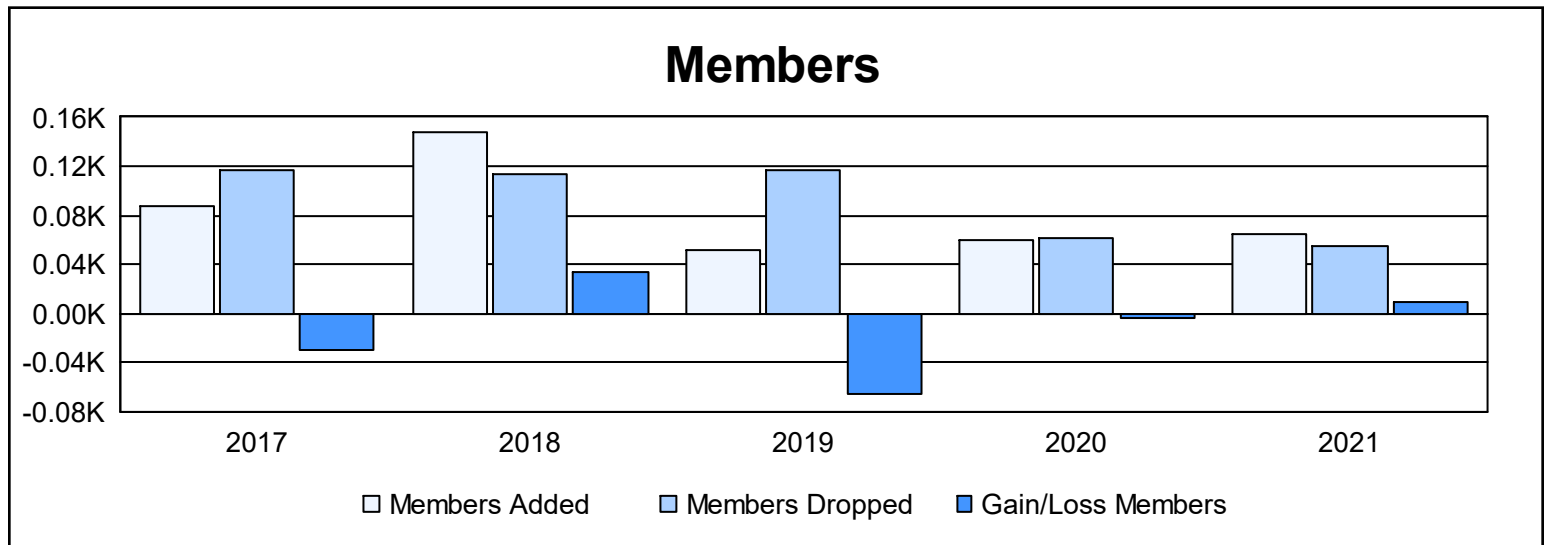

Year	New Clubs	Dropped Clubs	Gain/ Loss Clubs	New Members	Charter Members	Reinstate Members	Transfer Members	Total Member Added	Total Members Dropped	Gain/ Loss Members
2016-2017	0	0	0	67	0	17	3	87	116	-29
2017-2018	1	0	1	106	31	2	8	147	113	34
2018-2019	0	4	-4	46	0	1	4	51	116	-65
2019-2020	0	0	0	43	1	9	6	59	62	-3
2020-2021	1	2	-1	40	20	4	0	64	55	9
<b>Average</b>	<b>0</b>	<b>1</b>	<b>-1</b>	<b>60</b>	<b>10</b>	<b>7</b>	<b>4</b>	<b>82</b>	<b>92</b>	<b>-11</b>

### Membership Composition June 2021 Cumulative