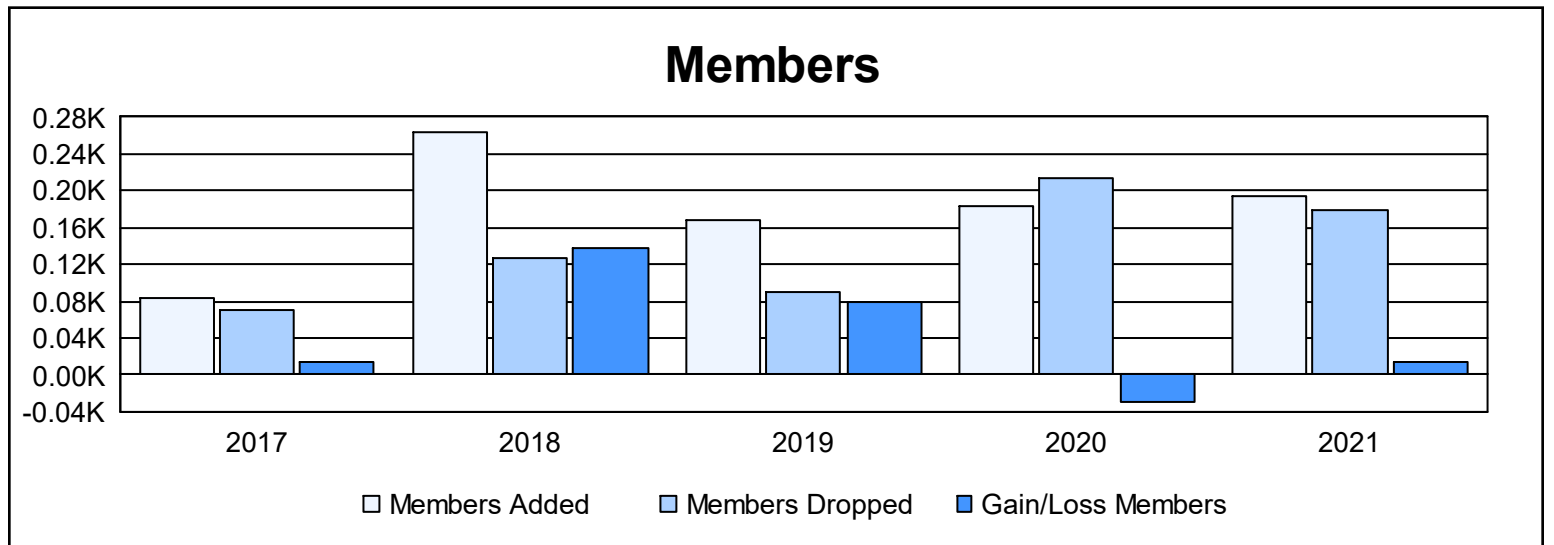

Year	New Clubs	Dropped Clubs	Gain/ Loss Clubs	New Members	Charter Members	Reinstate Members	Transfer Members	Total Member Added	Total Members Dropped	Gain/ Loss Members
2016-2017	0	0	0	73	0	10	0	83	70	13
2017-2018	3	1	2	170	85	9	0	264	127	137
2018-2019	3	0	3	63	88	16	1	168	89	79
2019-2020	1	0	1	36	76	71	0	183	213	-30
2020-2021	4	0	4	99	82	7	6	194	180	14
<b>Average</b>	<b>2</b>	<b>0</b>	<b>2</b>	<b>88</b>	<b>66</b>	<b>23</b>	<b>1</b>	<b>178</b>	<b>136</b>	<b>43</b>

### Membership Composition June 2021 Cumulative