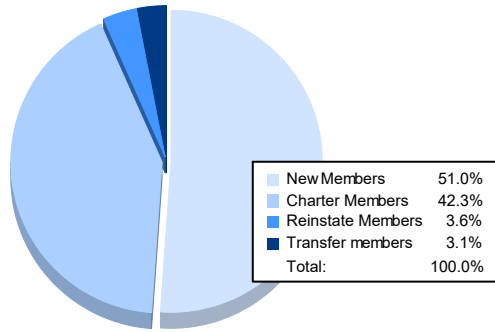

Year	New Clubs	Dropped Clubs	Gain/ Loss Clubs	New Members	Charter Members	Reinstate Members	Transfer Members	Total Member Added	Total Members Dropped	Gain/ Loss Members
2016-2017	0	0	0	73	0	10	0	83	70	13
2017-2018	3	1	2	170	85	9	0	264	127	137
2018-2019	3	0	3	63	88	16	1	168	89	79
2019-2020	1	0	1	36	76	71	0	183	213	-30
2020-2021	4	0	4	99	82	7	6	194	180	14
<b>Average</b>	<b>2</b>	<b>0</b>	<b>2</b>	<b>88</b>	<b>66</b>	<b>23</b>	<b>1</b>	<b>178</b>	<b>136</b>	<b>43</b>

### Membership Composition June 2021 Cumulative

### Gender Composition June 2021 Cumulative