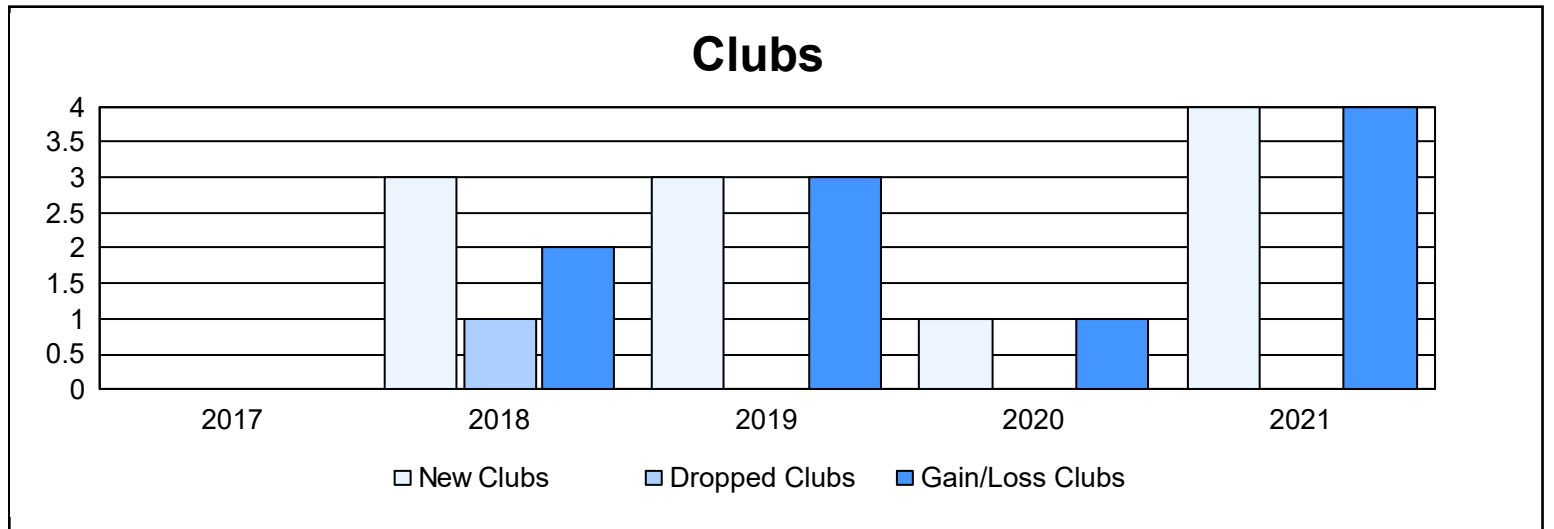

Year	New Clubs	Dropped Clubs	Gain/ Loss Clubs	New Members	Charter Members	Reinstate Members	Transfer Members	Total Member Added	Total Members Dropped	Gain/ Loss Members
2016-2017	0	0	0	73	0	10	0	83	70	13
2017-2018	3	1	2	170	85	9	0	264	127	137
2018-2019	3	0	3	63	88	16	1	168	89	79
2019-2020	1	0	1	36	76	71	0	183	213	-30
2020-2021	4	0	4	99	82	7	6	194	180	14
<b>Average</b>	<b>2</b>	<b>0</b>	<b>2</b>	<b>88</b>	<b>66</b>	<b>23</b>	<b>1</b>	<b>178</b>	<b>136</b>	<b>43</b>

### Membership Composition June 2021 Cumulative