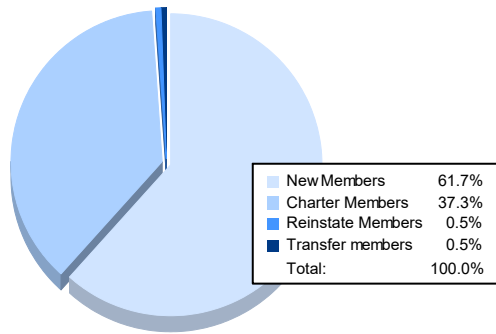

Year	New Clubs	Dropped Clubs	Gain/Loss Clubs	New Members	Charter Members	Reinstate Members	Transfer Members	Total Member Added	Total Members Dropped	Gain/Loss Members
2016-2017	5	0	5	133	127	15	2	277	123	154
2017-2018	3	3	0	133	87	8	2	230	183	47
2018-2019	5	0	5	70	104	4	0	178	110	68
2019-2020	3	2	1	86	69	11	1	167	223	-56
2020-2021	6	3	3	246	149	2	2	399	251	148
<b>Average</b>	<b>4</b>	<b>2</b>	<b>3</b>	<b>134</b>	<b>107</b>	<b>8</b>	<b>1</b>	<b>250</b>	<b>178</b>	<b>72</b>

### Membership Composition June 2021 Cumulative