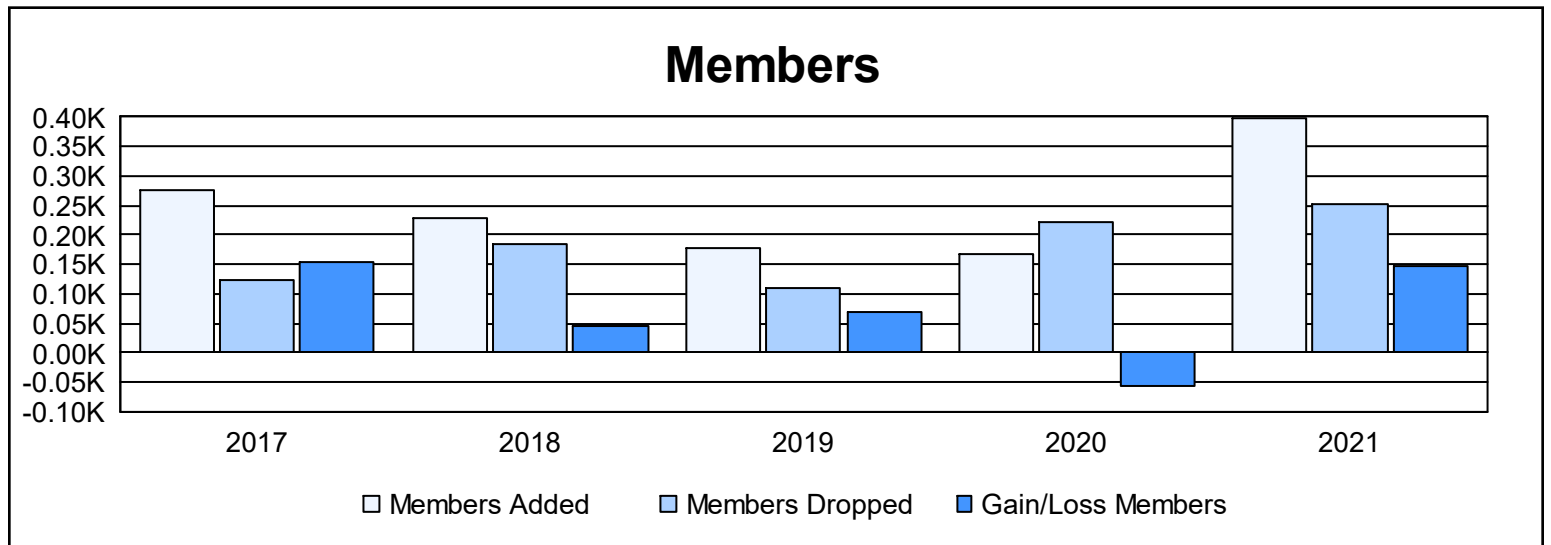

Year	New Clubs	Dropped Clubs	Gain/Loss Clubs	New Members	Charter Members	Reinstate Members	Transfer Members	Total Member Added	Total Members Dropped	Gain/Loss Members
2016-2017	5	0	5	133	127	15	2	277	123	154
2017-2018	3	3	0	133	87	8	2	230	183	47
2018-2019	5	0	5	70	104	4	0	178	110	68
2019-2020	3	2	1	86	69	11	1	167	223	-56
2020-2021	6	3	3	246	149	2	2	399	251	148
<b>Average</b>	<b>4</b>	<b>2</b>	<b>3</b>	<b>134</b>	<b>107</b>	<b>8</b>	<b>1</b>	<b>250</b>	<b>178</b>	<b>72</b>

### Membership Composition June 2021 Cumulative