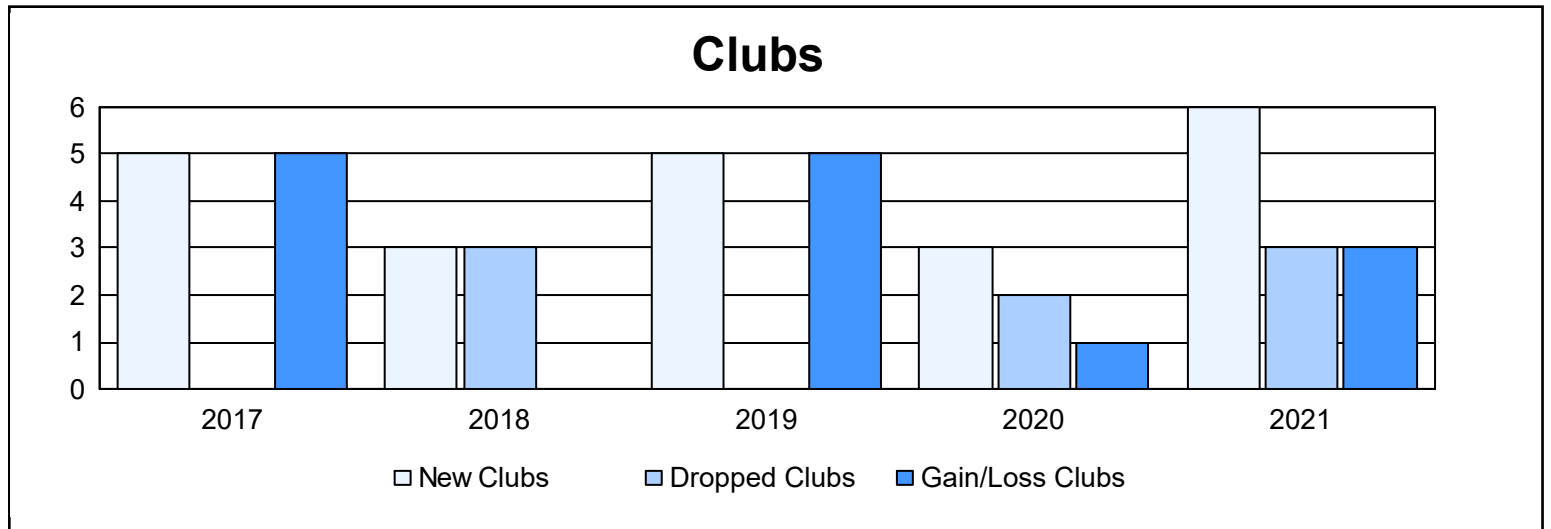

Year	New Clubs	Dropped Clubs	Gain/Loss Clubs	New Members	Charter Members	Reinstate Members	Transfer Members	Total Member Added	Total Members Dropped	Gain/Loss Members
2016-2017	5	0	5	133	127	15	2	277	123	154
2017-2018	3	3	0	133	87	8	2	230	183	47
2018-2019	5	0	5	70	104	4	0	178	110	68
2019-2020	3	2	1	86	69	11	1	167	223	-56
2020-2021	6	3	3	246	149	2	2	399	251	148
<b>Average</b>	<b>4</b>	<b>2</b>	<b>3</b>	<b>134</b>	<b>107</b>	<b>8</b>	<b>1</b>	<b>250</b>	<b>178</b>	<b>72</b>

### Membership Composition June 2021 Cumulative