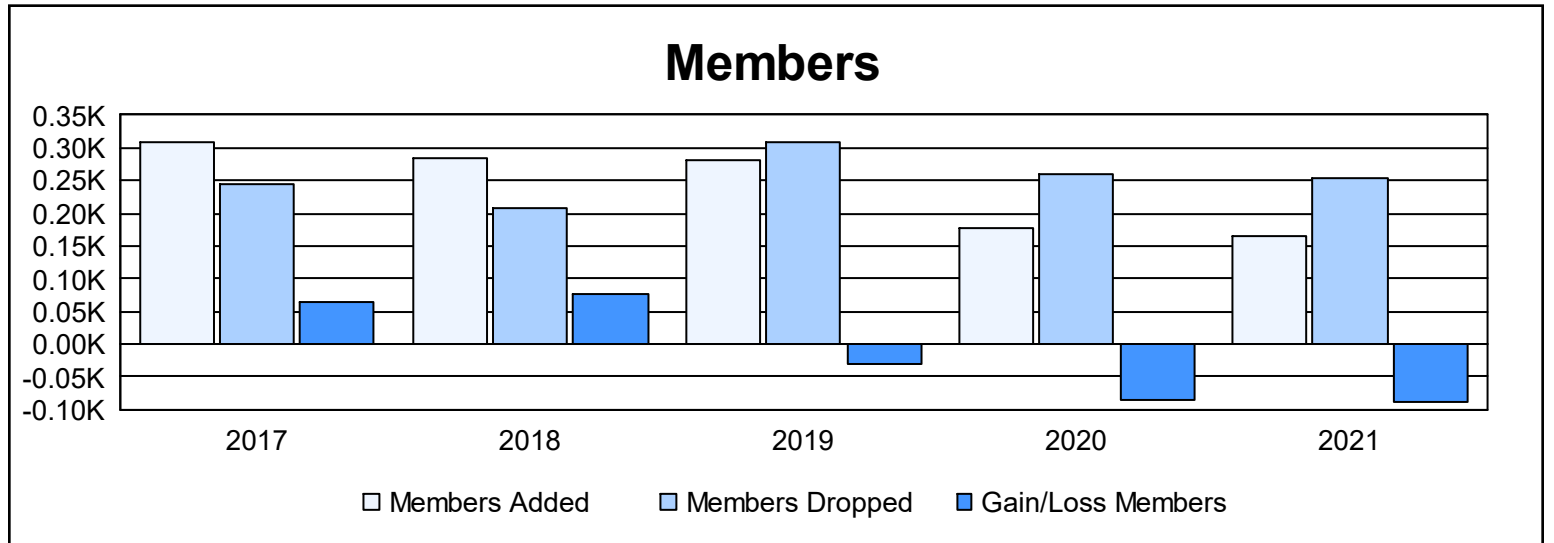

Year	New Clubs	Dropped Clubs	Gain/ Loss Clubs	New Members	Charter Members	Reinstate Members	Transfer Members	Total Member Added	Total Members Dropped	Gain/ Loss Members
2016-2017	3	0	3	224	70	7	7	308	243	65
2017-2018	1	0	1	242	27	9	7	285	208	77
2018-2019	4	1	3	164	101	4	11	280	309	-29
2019-2020	1	2	-1	128	30	5	13	176	261	-85
2020-2021	0	0	0	138	5	4	19	166	253	-87
<b>Average</b>	<b>2</b>	<b>1</b>	<b>1</b>	<b>179</b>	<b>47</b>	<b>6</b>	<b>11</b>	<b>243</b>	<b>255</b>	<b>-12</b>

### Membership Composition June 2021 Cumulative