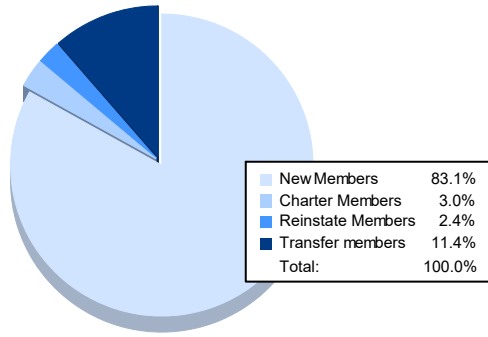

Year	New Clubs	Dropped Clubs	Gain/ Loss Clubs	New Members	Charter Members	Reinstate Members	Transfer Members	Total Member Added	Total Members Dropped	Gain/ Loss Members
2016-2017	3	0	3	224	70	7	7	308	243	65
2017-2018	1	0	1	242	27	9	7	285	208	77
2018-2019	4	1	3	164	101	4	11	280	309	-29
2019-2020	1	2	-1	128	30	5	13	176	261	-85
2020-2021	0	0	0	138	5	4	19	166	253	-87
<b>Average</b>	<b>2</b>	<b>1</b>	<b>1</b>	<b>179</b>	<b>47</b>	<b>6</b>	<b>11</b>	<b>243</b>	<b>255</b>	<b>-12</b>

### Membership Composition June 2021 Cumulative