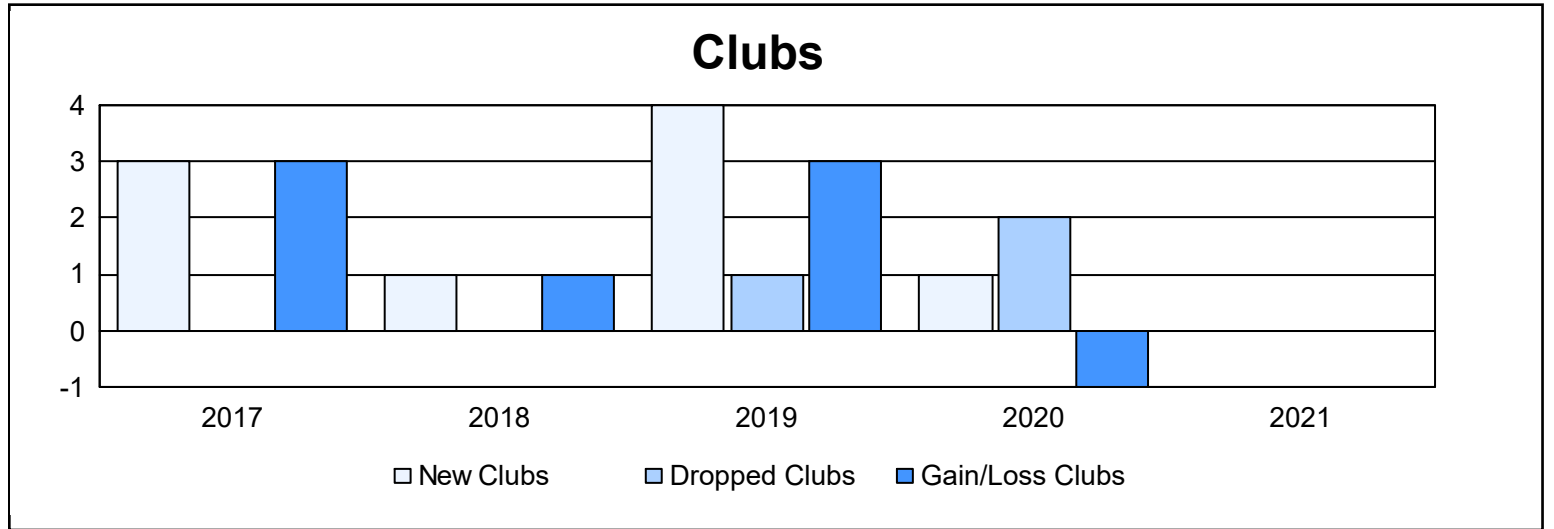

Year	New Clubs	Dropped Clubs	Gain/ Loss Clubs	New Members	Charter Members	Reinstate Members	Transfer Members	Total Member Added	Total Members Dropped	Gain/ Loss Members
2016-2017	3	0	3	224	70	7	7	308	243	65
2017-2018	1	0	1	242	27	9	7	285	208	77
2018-2019	4	1	3	164	101	4	11	280	309	-29
2019-2020	1	2	-1	128	30	5	13	176	261	-85
2020-2021	0	0	0	138	5	4	19	166	253	-87
<b>Average</b>	<b>2</b>	<b>1</b>	<b>1</b>	<b>179</b>	<b>47</b>	<b>6</b>	<b>11</b>	<b>243</b>	<b>255</b>	<b>-12</b>

### Membership Composition June 2021 Cumulative