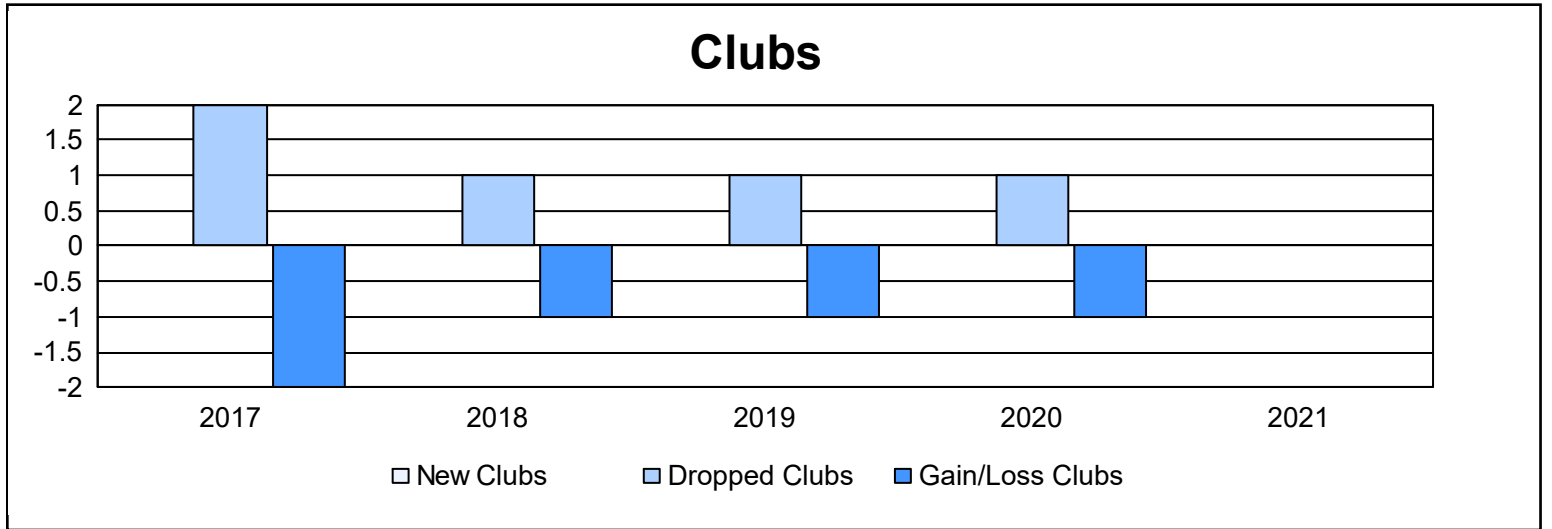

Year	New Clubs	Dropped Clubs	Gain/ Loss Clubs	New Members	Charter Members	Reinstate Members	Transfer Members	Total Member Added	Total Members Dropped	Gain/ Loss Members
2016-2017	0	2	-2	104	0	10	3	117	181	-64
2017-2018	0	1	-1	97	0	9	6	112	146	-34
2018-2019	0	1	-1	94	0	9	8	111	153	-42
2019-2020	0	1	-1	67	3	14	1	85	85	0
2020-2021	0	0	0	55	0	9	3	67	99	-32
<b>Average</b>	<b>0</b>	<b>1</b>	<b>-1</b>	<b>83</b>	<b>1</b>	<b>10</b>	<b>4</b>	<b>98</b>	<b>133</b>	<b>-34</b>

### Membership Composition June 2021 Cumulative