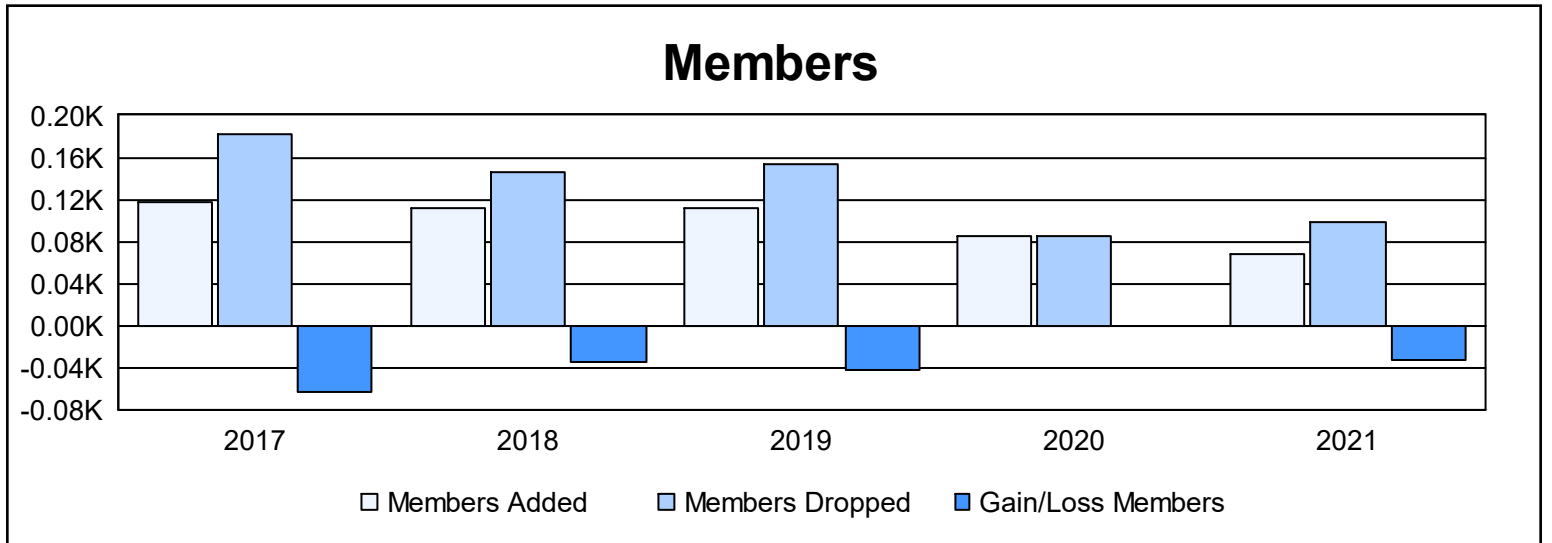

Year	New Clubs	Dropped Clubs	Gain/ Loss Clubs	New Members	Charter Members	Reinstate Members	Transfer Members	Total Member Added	Total Members Dropped	Gain/ Loss Members
2016-2017	0	2	-2	104	0	10	3	117	181	-64
2017-2018	0	1	-1	97	0	9	6	112	146	-34
2018-2019	0	1	-1	94	0	9	8	111	153	-42
2019-2020	0	1	-1	67	3	14	1	85	85	0
2020-2021	0	0	0	55	0	9	3	67	99	-32
<b>Average</b>	<b>0</b>	<b>1</b>	<b>-1</b>	<b>83</b>	<b>1</b>	<b>10</b>	<b>4</b>	<b>98</b>	<b>133</b>	<b>-34</b>

### Membership Composition June 2021 Cumulative