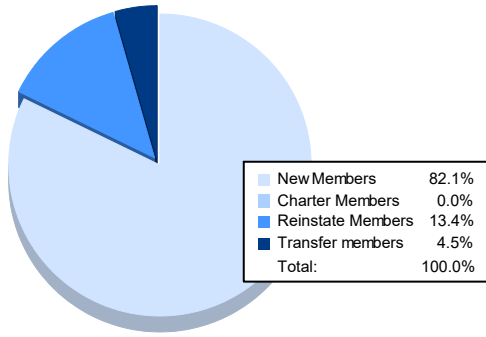

Year	New Clubs	Dropped Clubs	Gain/ Loss Clubs	New Members	Charter Members	Reinstate Members	Transfer Members	Total Member Added	Total Members Dropped	Gain/ Loss Members
2016-2017	0	2	-2	104	0	10	3	117	181	-64
2017-2018	0	1	-1	97	0	9	6	112	146	-34
2018-2019	0	1	-1	94	0	9	8	111	153	-42
2019-2020	0	1	-1	67	3	14	1	85	85	0
2020-2021	0	0	0	55	0	9	3	67	99	-32
<b>Average</b>	<b>0</b>	<b>1</b>	<b>-1</b>	<b>83</b>	<b>1</b>	<b>10</b>	<b>4</b>	<b>98</b>	<b>133</b>	<b>-34</b>

### Membership Composition June 2021 Cumulative