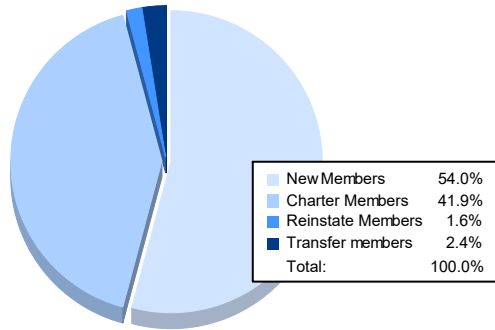

Year	New Clubs	Dropped Clubs	Gain/ Loss Clubs	New Members	Charter Members	Reinstate Members	Transfer Members	Total Member Added	Total Members Dropped	Gain/ Loss Members
2016-2017	0	1	-1	145	3	3	6	157	183	-26
2017-2018	0	2	-2	112	0	9	8	129	261	-132
2018-2019	1	0	1	125	26	7	3	161	152	9
2019-2020	0	0	0	77	1	4	6	88	129	-41
2020-2021	2	0	2	67	52	2	3	124	155	-31
<b>Average</b>	<b>1</b>	<b>1</b>	<b>0</b>	<b>105</b>	<b>16</b>	<b>5</b>	<b>5</b>	<b>132</b>	<b>176</b>	<b>-44</b>

### Membership Composition June 2021 Cumulative