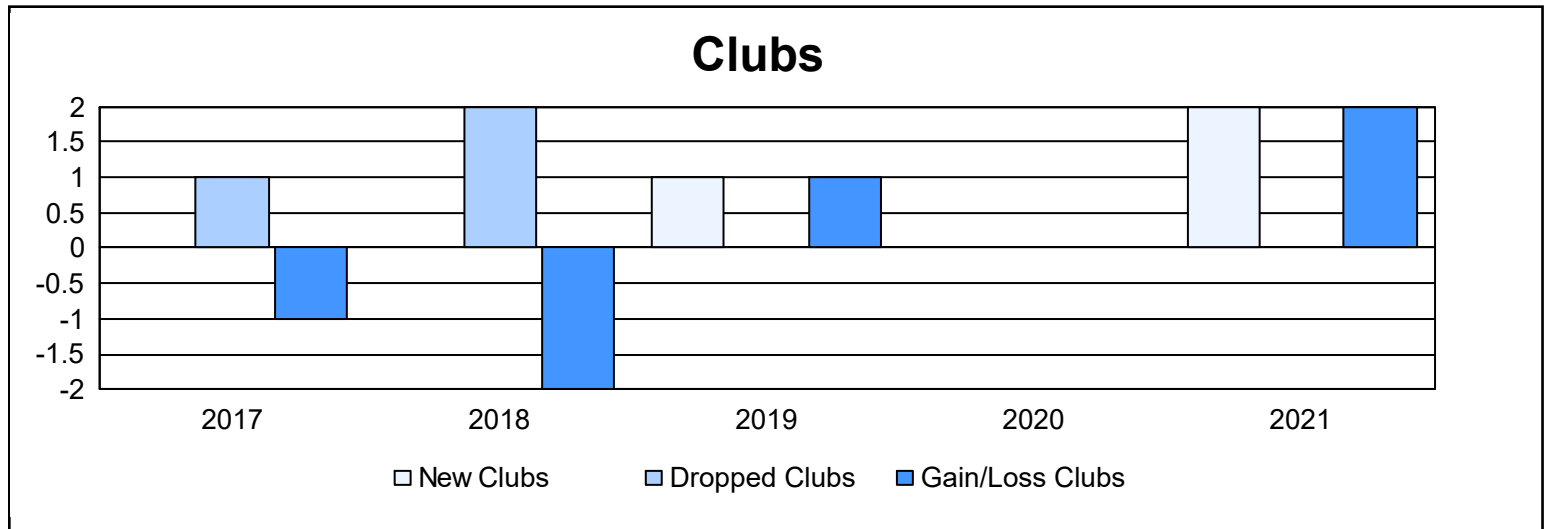

Year	New Clubs	Dropped Clubs	Gain/ Loss Clubs	New Members	Charter Members	Reinstate Members	Transfer Members	Total Member Added	Total Members Dropped	Gain/ Loss Members
2016-2017	0	1	-1	145	3	3	6	157	183	-26
2017-2018	0	2	-2	112	0	9	8	129	261	-132
2018-2019	1	0	1	125	26	7	3	161	152	9
2019-2020	0	0	0	77	1	4	6	88	129	-41
2020-2021	2	0	2	67	52	2	3	124	155	-31
<b>Average</b>	<b>1</b>	<b>1</b>	<b>0</b>	<b>105</b>	<b>16</b>	<b>5</b>	<b>5</b>	<b>132</b>	<b>176</b>	<b>-44</b>

### Membership Composition June 2021 Cumulative