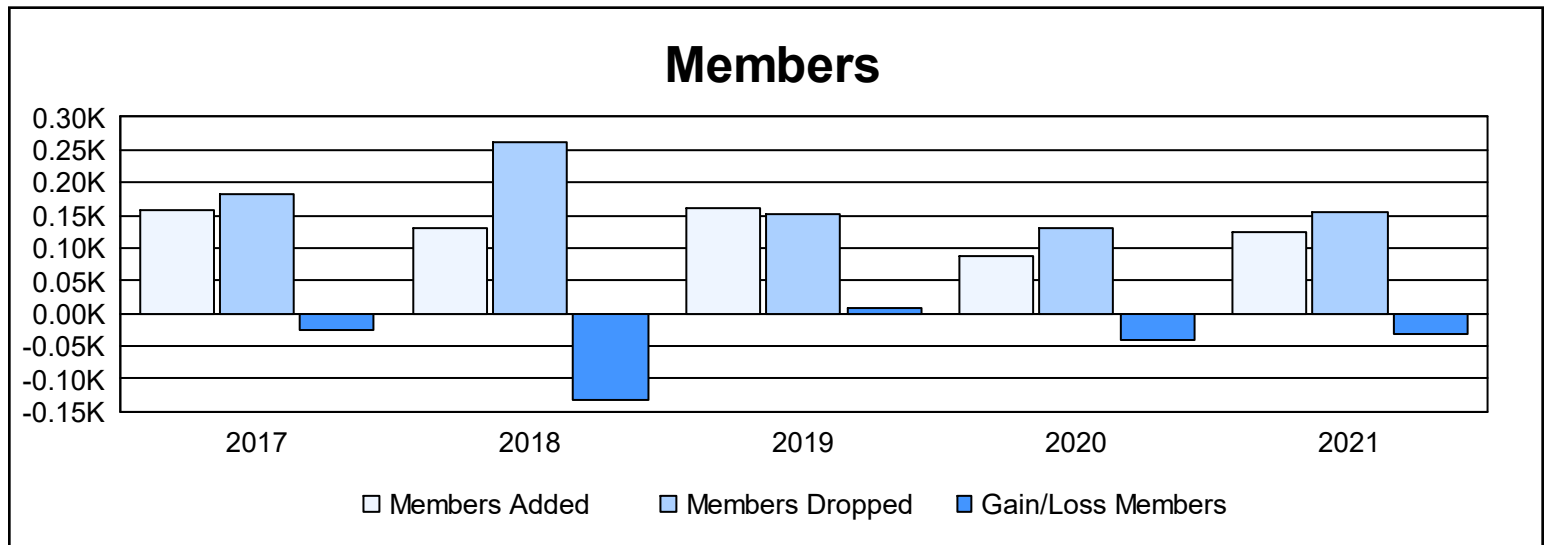

Year	New Clubs	Dropped Clubs	Gain/ Loss Clubs	New Members	Charter Members	Reinstate Members	Transfer Members	Total Member Added	Total Members Dropped	Gain/ Loss Members
2016-2017	0	1	-1	145	3	3	6	157	183	-26
2017-2018	0	2	-2	112	0	9	8	129	261	-132
2018-2019	1	0	1	125	26	7	3	161	152	9
2019-2020	0	0	0	77	1	4	6	88	129	-41
2020-2021	2	0	2	67	52	2	3	124	155	-31
<b>Average</b>	<b>1</b>	<b>1</b>	<b>0</b>	<b>105</b>	<b>16</b>	<b>5</b>	<b>5</b>	<b>132</b>	<b>176</b>	<b>-44</b>

### Membership Composition June 2021 Cumulative