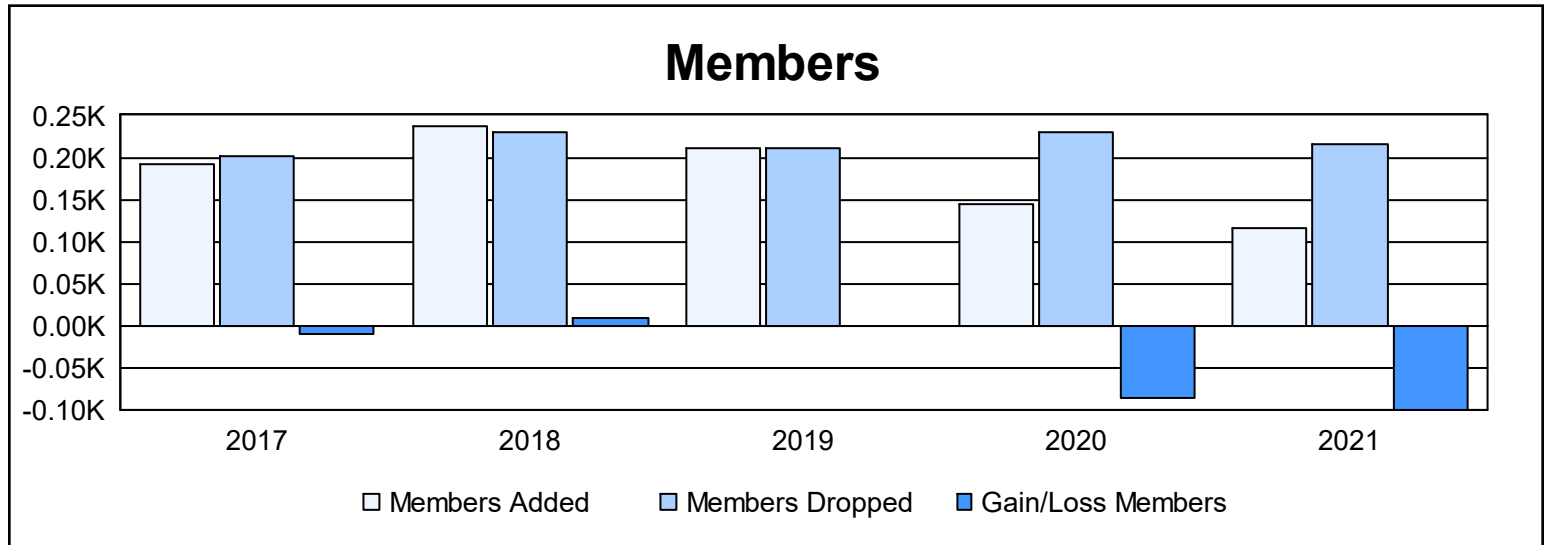

Year	New Clubs	Dropped Clubs	Gain/ Loss Clubs	New Members	Charter Members	Reinstate Members	Transfer Members	Total Member Added	Total Members Dropped	Gain/ Loss Members
2016-2017	0	0	0	173	0	10	8	191	201	-10
2017-2018	1	0	1	199	26	7	6	238	229	9
2018-2019	0	0	0	186	3	5	17	211	211	0
2019-2020	0	1	-1	121	0	8	15	144	230	-86
2020-2021	1	1	0	81	17	14	3	115	215	-100
<b>Average</b>	<b>0</b>	<b>0</b>	<b>0</b>	<b>152</b>	<b>9</b>	<b>9</b>	<b>10</b>	<b>180</b>	<b>217</b>	<b>-37</b>

### Membership Composition June 2021 Cumulative