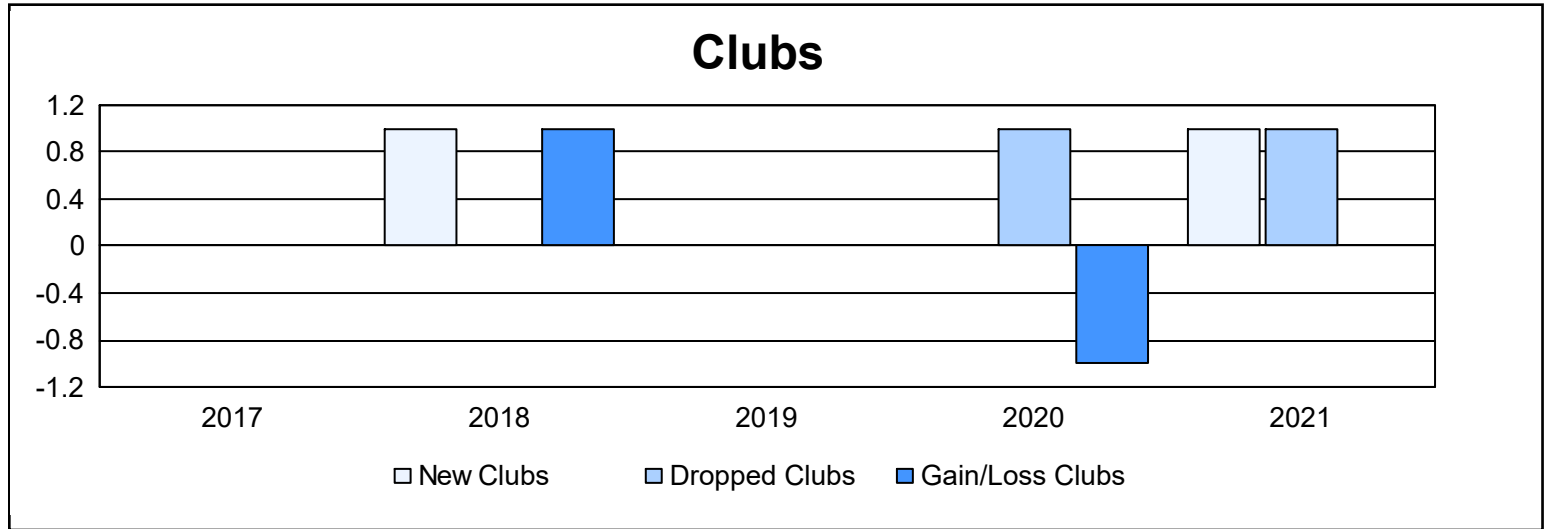

Year	New Clubs	Dropped Clubs	Gain/ Loss Clubs	New Members	Charter Members	Reinstate Members	Transfer Members	Total Member Added	Total Members Dropped	Gain/ Loss Members
2016-2017	0	0	0	173	0	10	8	191	201	-10
2017-2018	1	0	1	199	26	7	6	238	229	9
2018-2019	0	0	0	186	3	5	17	211	211	0
2019-2020	0	1	-1	121	0	8	15	144	230	-86
2020-2021	1	1	0	81	17	14	3	115	215	-100
<b>Average</b>	<b>0</b>	<b>0</b>	<b>0</b>	<b>152</b>	<b>9</b>	<b>9</b>	<b>10</b>	<b>180</b>	<b>217</b>	<b>-37</b>

### Membership Composition June 2021 Cumulative