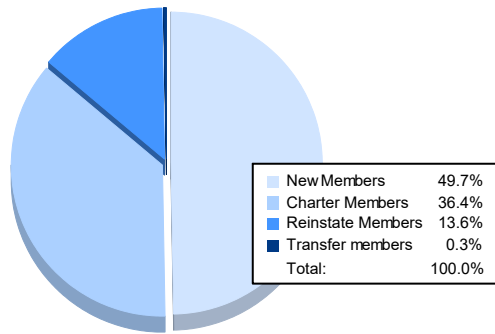

Year	New Clubs	Dropped Clubs	Gain/ Loss Clubs	New Members	Charter Members	Reinstate Members	Transfer Members	Total Member Added	Total Members Dropped	Gain/ Loss Members
2016-2017	3	3	0	165	76	26	1	268	188	80
2017-2018	4	0	4	150	87	8	8	253	217	36
2018-2019	2	4	-2	71	43	9	3	126	234	-108
2019-2020	2	2	0	123	37	11	10	181	170	11
2020-2021	6	4	2	153	112	42	1	308	232	76
<b>Average</b>	<b>3</b>	<b>3</b>	<b>1</b>	<b>132</b>	<b>71</b>	<b>19</b>	<b>5</b>	<b>227</b>	<b>208</b>	<b>19</b>

### Membership Composition June 2021 Cumulative