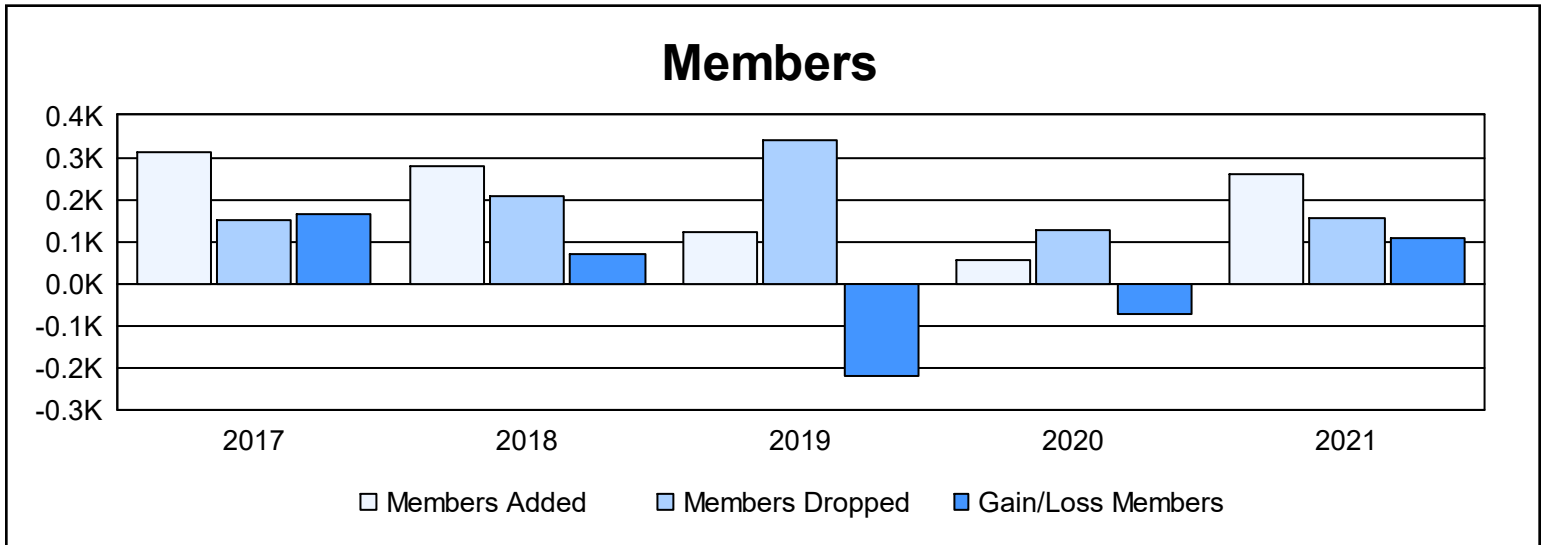

Year	New Clubs	Dropped Clubs	Gain/Loss Clubs	New Members	Charter Members	Reinstate Members	Transfer Members	Total Member Added	Total Members Dropped	Gain/Loss Members
2016-2017	0	1	-1	303	1	5	5	314	150	164
2017-2018	4	1	3	137	118	23	3	281	209	72
2018-2019	0	6	-6	76	2	39	5	122	341	-219
2019-2020	0	0	0	44	0	7	3	54	128	-74
2020-2021	4	0	4	140	110	8	1	259	153	106
<b>Average</b>	<b>2</b>	<b>2</b>	<b>0</b>	<b>140</b>	<b>46</b>	<b>16</b>	<b>3</b>	<b>206</b>	<b>196</b>	<b>10</b>

### Membership Composition June 2021 Cumulative