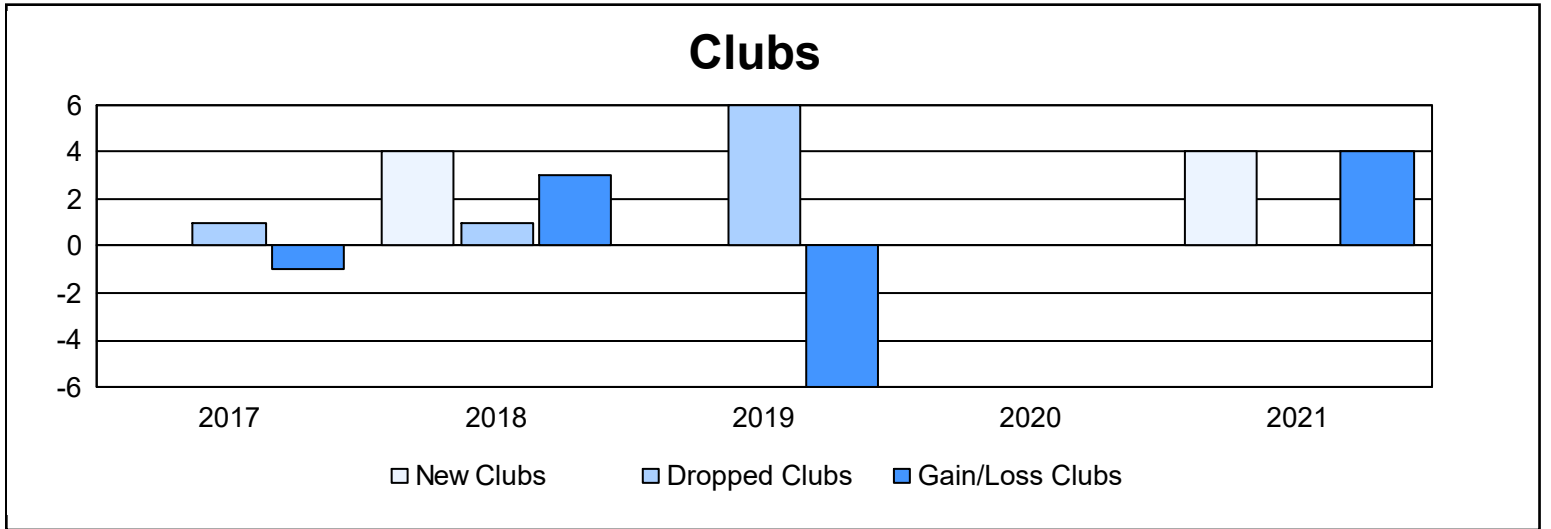

Year	New Clubs	Dropped Clubs	Gain/Loss Clubs	New Members	Charter Members	Reinstate Members	Transfer Members	Total Member Added	Total Members Dropped	Gain/Loss Members
2016-2017	0	1	-1	303	1	5	5	314	150	164
2017-2018	4	1	3	137	118	23	3	281	209	72
2018-2019	0	6	-6	76	2	39	5	122	341	-219
2019-2020	0	0	0	44	0	7	3	54	128	-74
2020-2021	4	0	4	140	110	8	1	259	153	106
<b>Average</b>	<b>2</b>	<b>2</b>	<b>0</b>	<b>140</b>	<b>46</b>	<b>16</b>	<b>3</b>	<b>206</b>	<b>196</b>	<b>10</b>

### Membership Composition June 2021 Cumulative