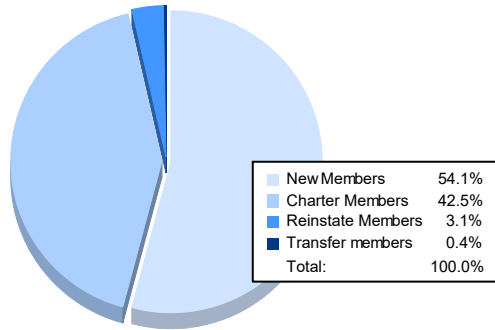

Year	New Clubs	Dropped Clubs	Gain/Loss Clubs	New Members	Charter Members	Reinstate Members	Transfer Members	Total Member Added	Total Members Dropped	Gain/Loss Members
2016-2017	0	1	-1	303	1	5	5	314	150	164
2017-2018	4	1	3	137	118	23	3	281	209	72
2018-2019	0	6	-6	76	2	39	5	122	341	-219
2019-2020	0	0	0	44	0	7	3	54	128	-74
2020-2021	4	0	4	140	110	8	1	259	153	106
<b>Average</b>	<b>2</b>	<b>2</b>	<b>0</b>	<b>140</b>	<b>46</b>	<b>16</b>	<b>3</b>	<b>206</b>	<b>196</b>	<b>10</b>

### Membership Composition June 2021 Cumulative