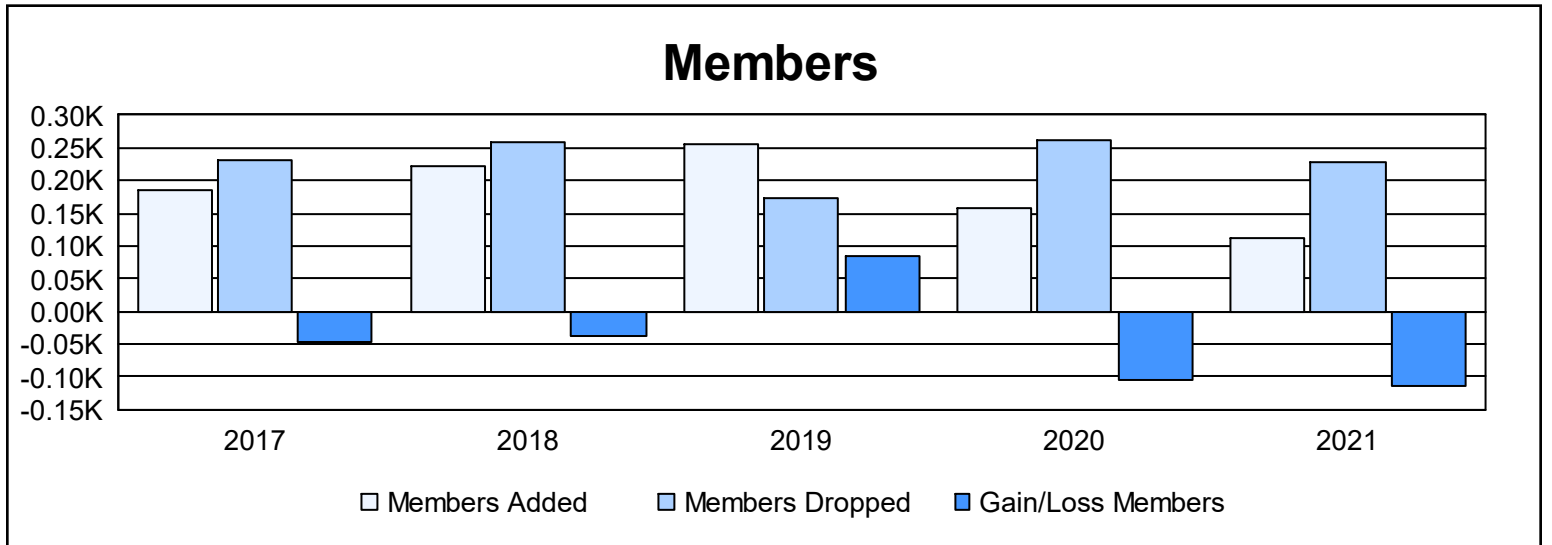

Year	New Clubs	Dropped Clubs	Gain/ Loss Clubs	New Members	Charter Members	Reinstate Members	Transfer Members	Total Member Added	Total Members Dropped	Gain/ Loss Members
2016-2017	0	2	-2	177	3	3	2	185	231	-46
2017-2018	1	3	-2	161	35	10	16	222	259	-37
2018-2019	2	0	2	192	46	15	3	256	172	84
2019-2020	0	3	-3	145	0	3	9	157	261	-104
2020-2021	0	3	-3	97	1	12	2	112	227	-115
<b>Average</b>	<b>1</b>	<b>2</b>	<b>-2</b>	<b>154</b>	<b>17</b>	<b>9</b>	<b>6</b>	<b>186</b>	<b>230</b>	<b>-44</b>

### Membership Composition June 2021 Cumulative