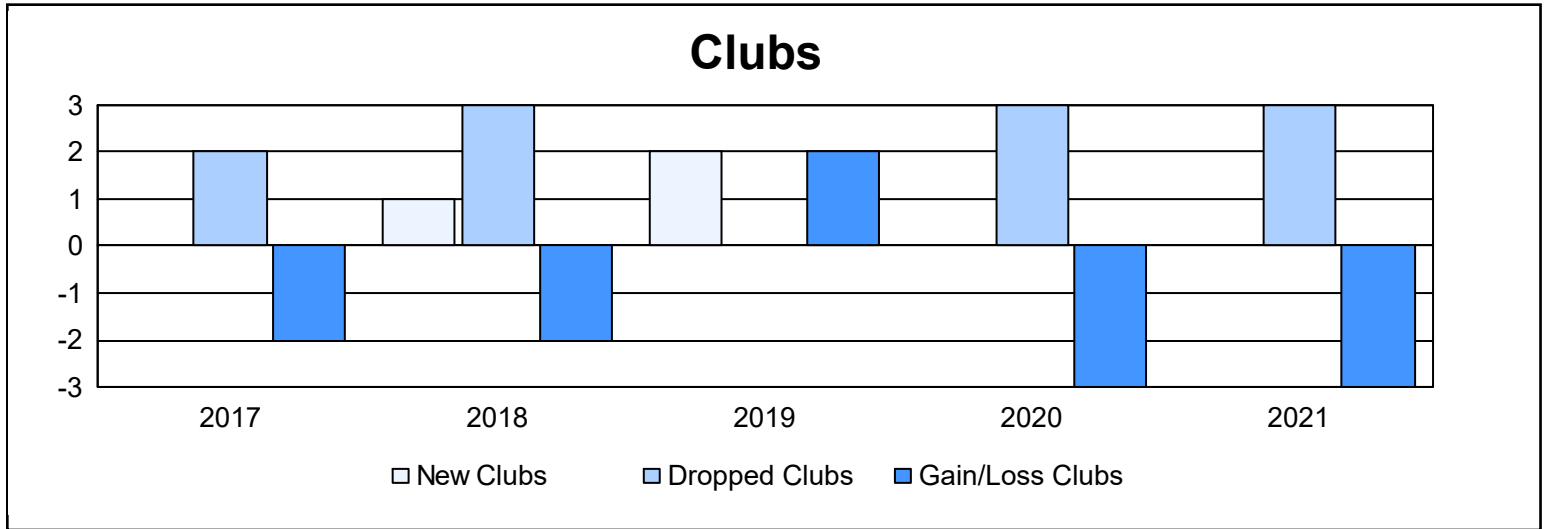

Year	New Clubs	Dropped Clubs	Gain/ Loss Clubs	New Members	Charter Members	Reinstate Members	Transfer Members	Total Member Added	Total Members Dropped	Gain/ Loss Members
2016-2017	0	2	-2	177	3	3	2	185	231	-46
2017-2018	1	3	-2	161	35	10	16	222	259	-37
2018-2019	2	0	2	192	46	15	3	256	172	84
2019-2020	0	3	-3	145	0	3	9	157	261	-104
2020-2021	0	3	-3	97	1	12	2	112	227	-115
<b>Average</b>	<b>1</b>	<b>2</b>	<b>-2</b>	<b>154</b>	<b>17</b>	<b>9</b>	<b>6</b>	<b>186</b>	<b>230</b>	<b>-44</b>

### Membership Composition June 2021 Cumulative