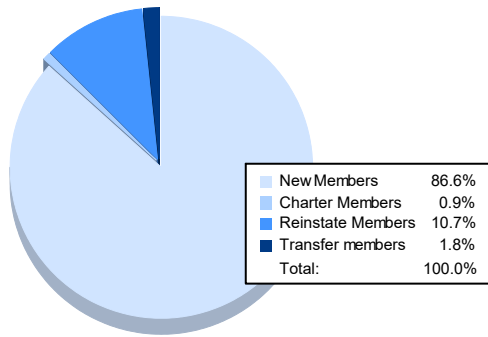

Year	New Clubs	Dropped Clubs	Gain/ Loss Clubs	New Members	Charter Members	Reinstate Members	Transfer Members	Total Member Added	Total Members Dropped	Gain/ Loss Members
2016-2017	0	2	-2	177	3	3	2	185	231	-46
2017-2018	1	3	-2	161	35	10	16	222	259	-37
2018-2019	2	0	2	192	46	15	3	256	172	84
2019-2020	0	3	-3	145	0	3	9	157	261	-104
2020-2021	0	3	-3	97	1	12	2	112	227	-115
<b>Average</b>	<b>1</b>	<b>2</b>	<b>-2</b>	<b>154</b>	<b>17</b>	<b>9</b>	<b>6</b>	<b>186</b>	<b>230</b>	<b>-44</b>

### Membership Composition June 2021 Cumulative