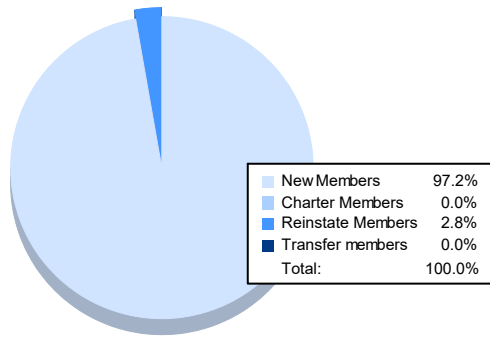

Year	New Clubs	Dropped Clubs	Gain/ Loss Clubs	New Members	Charter Members	Reinstate Members	Transfer Members	Total Member Added	Total Members Dropped	Gain/ Loss Members
2017-2018	0	3	-3	71	1	1	3	76	182	-106
2018-2019	0	1	-1	46	0	1	0	47	97	-50
2019-2020	0	2	-2	41	0	1	0	42	104	-62
2020-2021	0	0	0	28	0	0	4	32	78	-46
2021-2022	0	2	-2	35	0	1	0	36	87	-51
<b>Average</b>	<b>0</b>	<b>2</b>	<b>-2</b>	<b>44</b>	<b>0</b>	<b>1</b>	<b>1</b>	<b>47</b>	<b>110</b>	<b>-63</b>

### Membership Composition June 2022 Cumulative