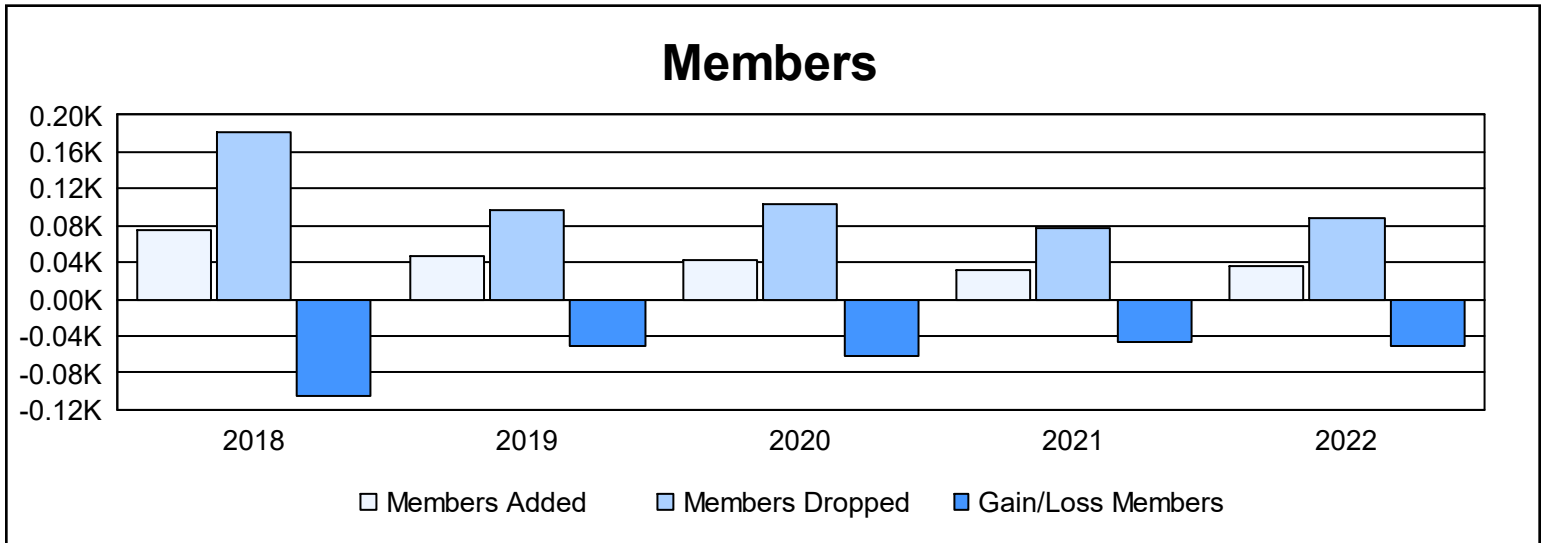

Year	New Clubs	Dropped Clubs	Gain/ Loss Clubs	New Members	Charter Members	Reinstate Members	Transfer Members	Total Member Added	Total Members Dropped	Gain/ Loss Members
2017-2018	0	3	-3	71	1	1	3	76	182	-106
2018-2019	0	1	-1	46	0	1	0	47	97	-50
2019-2020	0	2	-2	41	0	1	0	42	104	-62
2020-2021	0	0	0	28	0	0	4	32	78	-46
2021-2022	0	2	-2	35	0	1	0	36	87	-51
<b>Average</b>	<b>0</b>	<b>2</b>	<b>-2</b>	<b>44</b>	<b>0</b>	<b>1</b>	<b>1</b>	<b>47</b>	<b>110</b>	<b>-63</b>

### Membership Composition June 2022 Cumulative