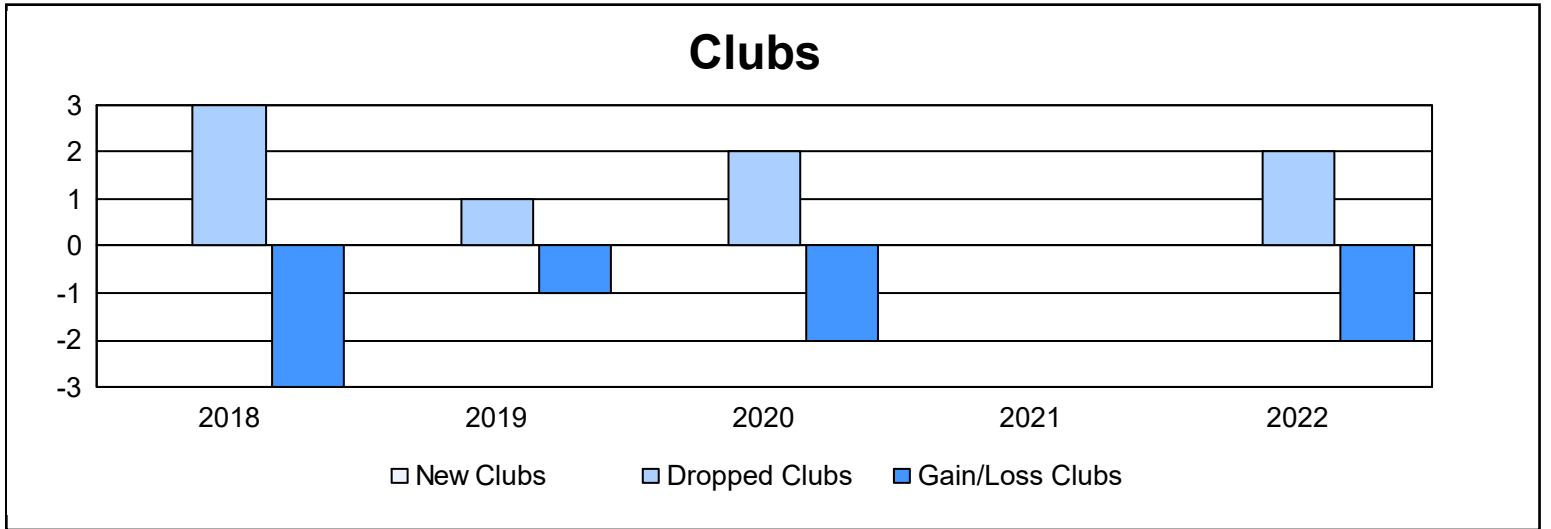

Year	New Clubs	Dropped Clubs	Gain/ Loss Clubs	New Members	Charter Members	Reinstate Members	Transfer Members	Total Member Added	Total Members Dropped	Gain/ Loss Members
2017-2018	0	3	-3	71	1	1	3	76	182	-106
2018-2019	0	1	-1	46	0	1	0	47	97	-50
2019-2020	0	2	-2	41	0	1	0	42	104	-62
2020-2021	0	0	0	28	0	0	4	32	78	-46
2021-2022	0	2	-2	35	0	1	0	36	87	-51
<b>Average</b>	<b>0</b>	<b>2</b>	<b>-2</b>	<b>44</b>	<b>0</b>	<b>1</b>	<b>1</b>	<b>47</b>	<b>110</b>	<b>-63</b>

### Membership Composition June 2022 Cumulative