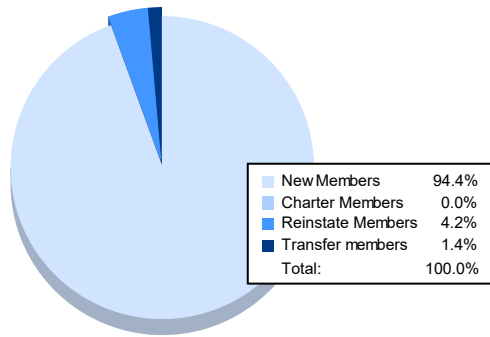

Year	New Clubs	Dropped Clubs	Gain/ Loss Clubs	New Members	Charter Members	Reinstate Members	Transfer Members	Total Member Added	Total Members Dropped	Gain/ Loss Members
2017-2018	0	0	0	60	0	1	6	67	151	-84
2018-2019	0	3	-3	92	8	3	4	107	143	-36
2019-2020	0	2	-2	55	1	4	4	64	160	-96
2020-2021	0	2	-2	26	0	2	1	29	85	-56
2021-2022	0	1	-1	68	0	3	1	72	107	-35
<b>Average</b>	<b>0</b>	<b>2</b>	<b>-2</b>	<b>60</b>	<b>2</b>	<b>3</b>	<b>3</b>	<b>68</b>	<b>129</b>	<b>-61</b>

### Membership Composition June 2022 Cumulative