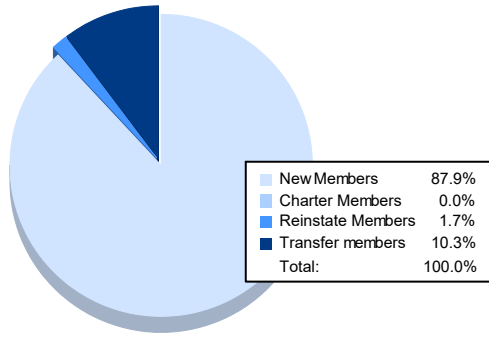

Membership Composition June 2022 Cumulative