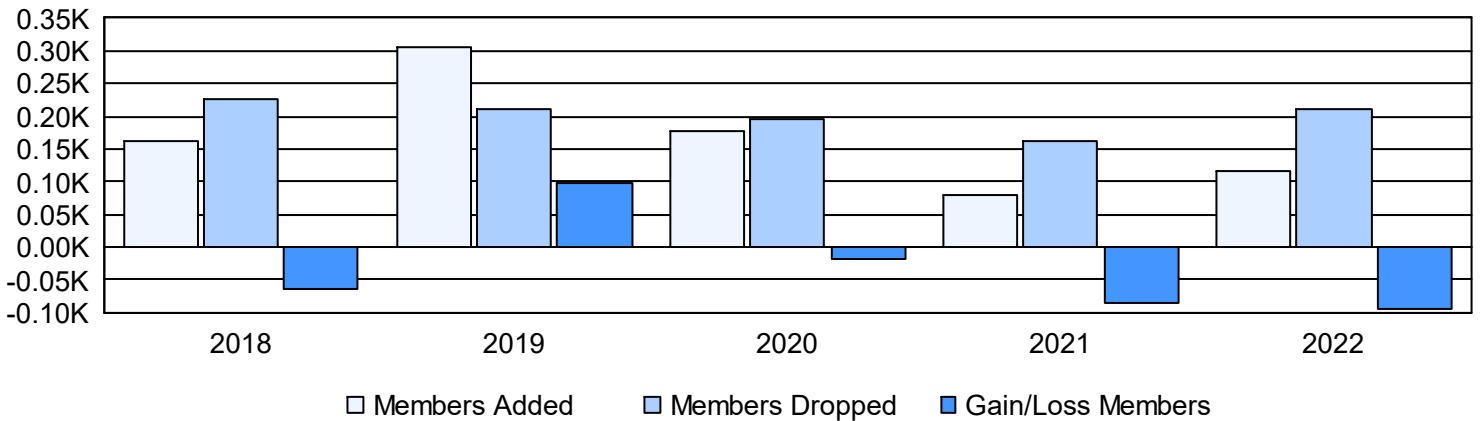

Year	New Clubs	Dropped Clubs	Gain/ Loss Clubs	New Members	Charter Members	Reinstate Members	Transfer Members	Total Member Added	Total Members Dropped	Gain/ Loss Members
2017-2018	1	2	-1	118	21	1	22	162	227	-65
2018-2019	2	2	0	144	102	3	58	307	210	97
2019-2020	0	0	0	162	5	2	9	178	195	-17
2020-2021	0	0	0	64	0	3	12	79	163	-84
2021-2022	0	0	0	102	0	2	12	116	211	-95
Average	1	1	0	118	26	2	23	168	201	-33

Clubs

Members