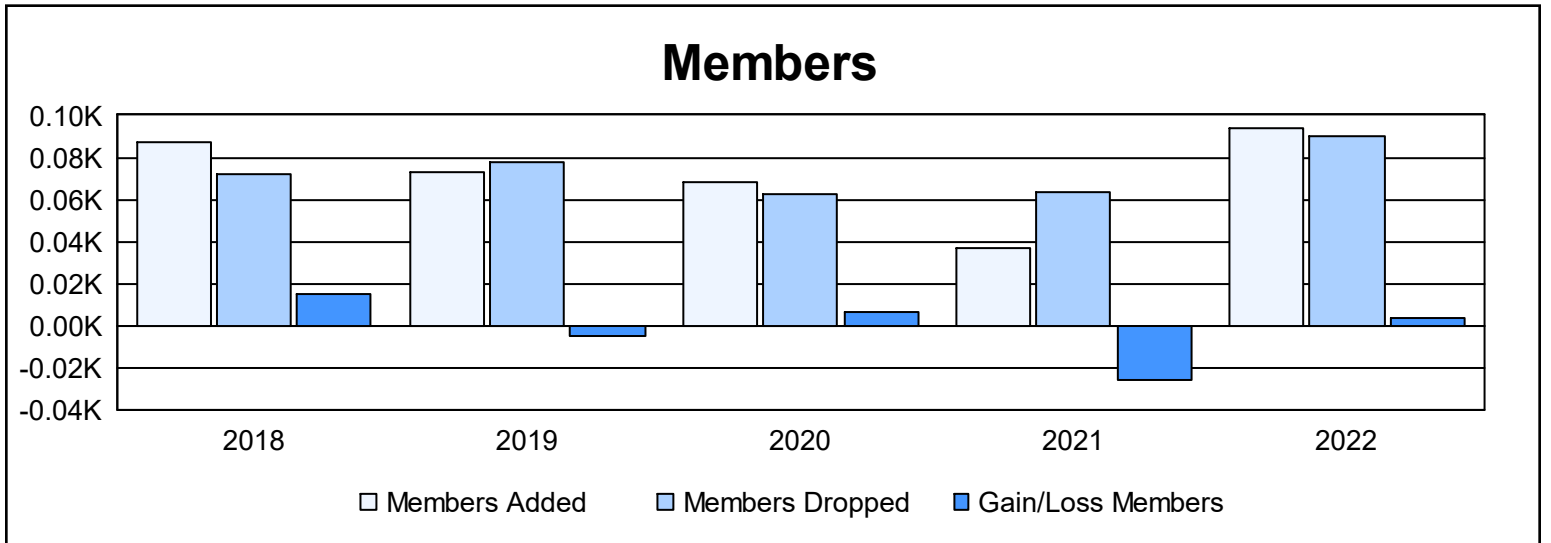

Year	New Clubs	Dropped Clubs	Gain/ Loss Clubs	New Members	Charter Members	Reinstate Members	Transfer Members	Total Member Added	Total Members Dropped	Gain/ Loss Members
2017-2018	0	0	0	83	0	0	4	87	72	15
2018-2019	0	0	0	71	0	0	2	73	78	-5
2019-2020	0	0	0	62	0	0	6	68	62	6
2020-2021	0	0	0	32	0	2	3	37	63	-26
2021-2022	1	0	1	63	25	2	4	94	90	4
<b>Average</b>	<b>0</b>	<b>0</b>	<b>0</b>	<b>62</b>	<b>5</b>	<b>1</b>	<b>4</b>	<b>72</b>	<b>73</b>	<b>-1</b>

### Membership Composition June 2022 Cumulative