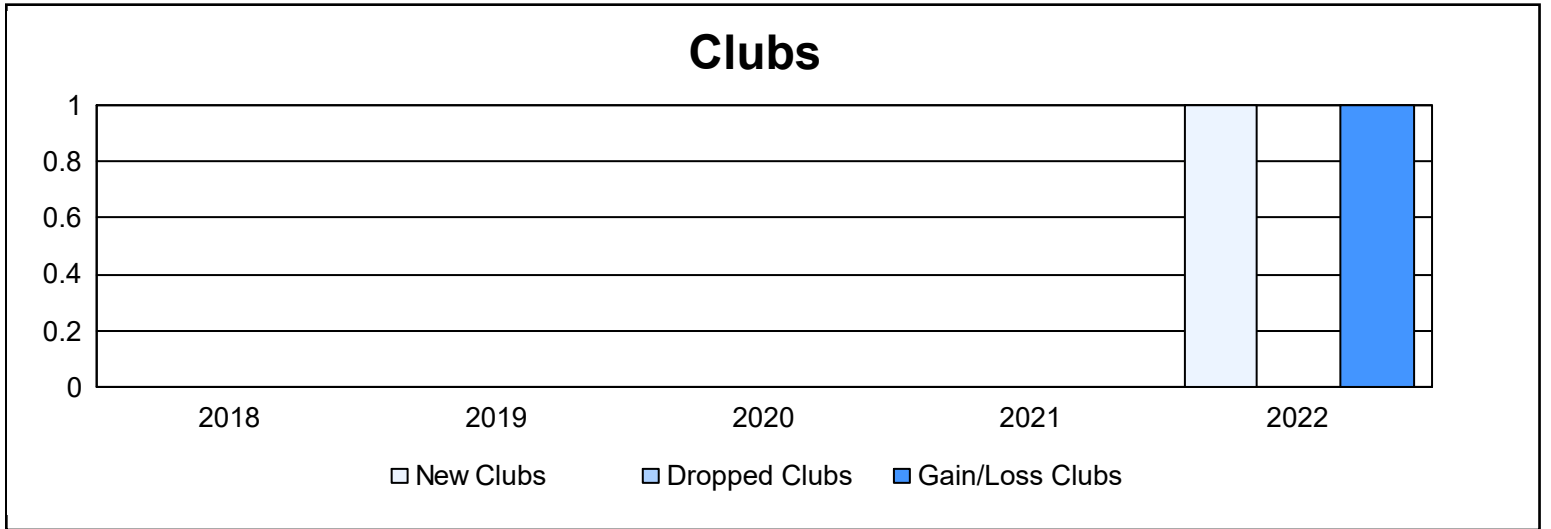

Year	New Clubs	Dropped Clubs	Gain/ Loss Clubs	New Members	Charter Members	Reinstate Members	Transfer Members	Total Member Added	Total Members Dropped	Gain/ Loss Members
2017-2018	0	0	0	83	0	0	4	87	72	15
2018-2019	0	0	0	71	0	0	2	73	78	-5
2019-2020	0	0	0	62	0	0	6	68	62	6
2020-2021	0	0	0	32	0	2	3	37	63	-26
2021-2022	1	0	1	63	25	2	4	94	90	4
<b>Average</b>	<b>0</b>	<b>0</b>	<b>0</b>	<b>62</b>	<b>5</b>	<b>1</b>	<b>4</b>	<b>72</b>	<b>73</b>	<b>-1</b>

### Membership Composition June 2022 Cumulative