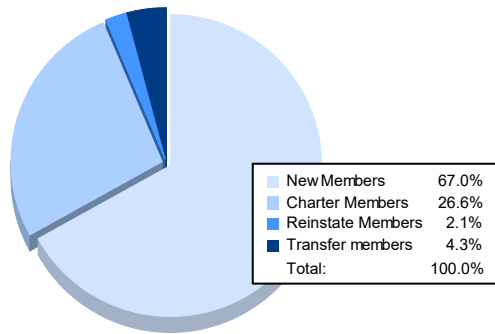

Year	New Clubs	Dropped Clubs	Gain/ Loss Clubs	New Members	Charter Members	Reinstate Members	Transfer Members	Total Member Added	Total Members Dropped	Gain/ Loss Members
2017-2018	0	0	0	83	0	0	4	87	72	15
2018-2019	0	0	0	71	0	0	2	73	78	-5
2019-2020	0	0	0	62	0	0	6	68	62	6
2020-2021	0	0	0	32	0	2	3	37	63	-26
2021-2022	1	0	1	63	25	2	4	94	90	4
<b>Average</b>	<b>0</b>	<b>0</b>	<b>0</b>	<b>62</b>	<b>5</b>	<b>1</b>	<b>4</b>	<b>72</b>	<b>73</b>	<b>-1</b>

### Membership Composition June 2022 Cumulative