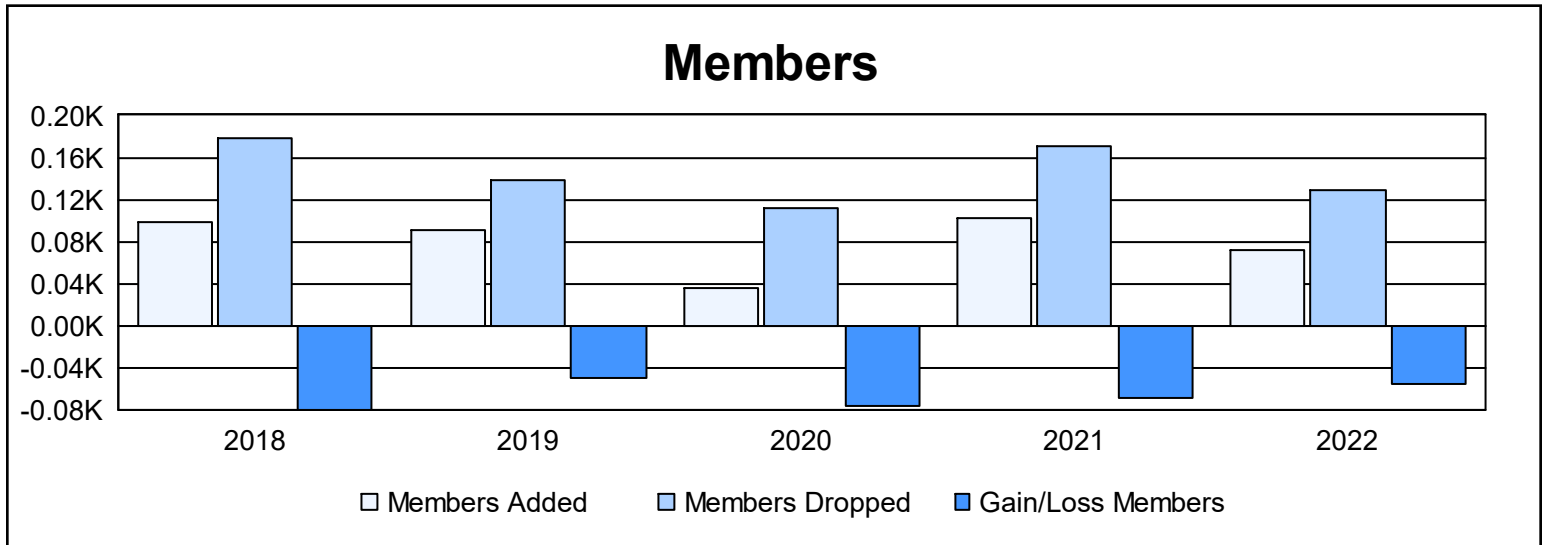

Year	New Clubs	Dropped Clubs	Gain/ Loss Clubs	New Members	Charter Members	Reinstate Members	Transfer Members	Total Member Added	Total Members Dropped	Gain/ Loss Members
2017-2018	0	2	-2	81	1	5	12	99	179	-80
2018-2019	0	0	0	83	1	3	3	90	139	-49
2019-2020	0	0	0	31	0	3	1	35	112	-77
2020-2021	0	5	-5	70	6	3	23	102	170	-68
2021-2022	0	1	-1	63	0	0	9	72	128	-56
<b>Average</b>	<b>0</b>	<b>2</b>	<b>-2</b>	<b>66</b>	<b>2</b>	<b>3</b>	<b>10</b>	<b>80</b>	<b>146</b>	<b>-66</b>

### Membership Composition June 2022 Cumulative