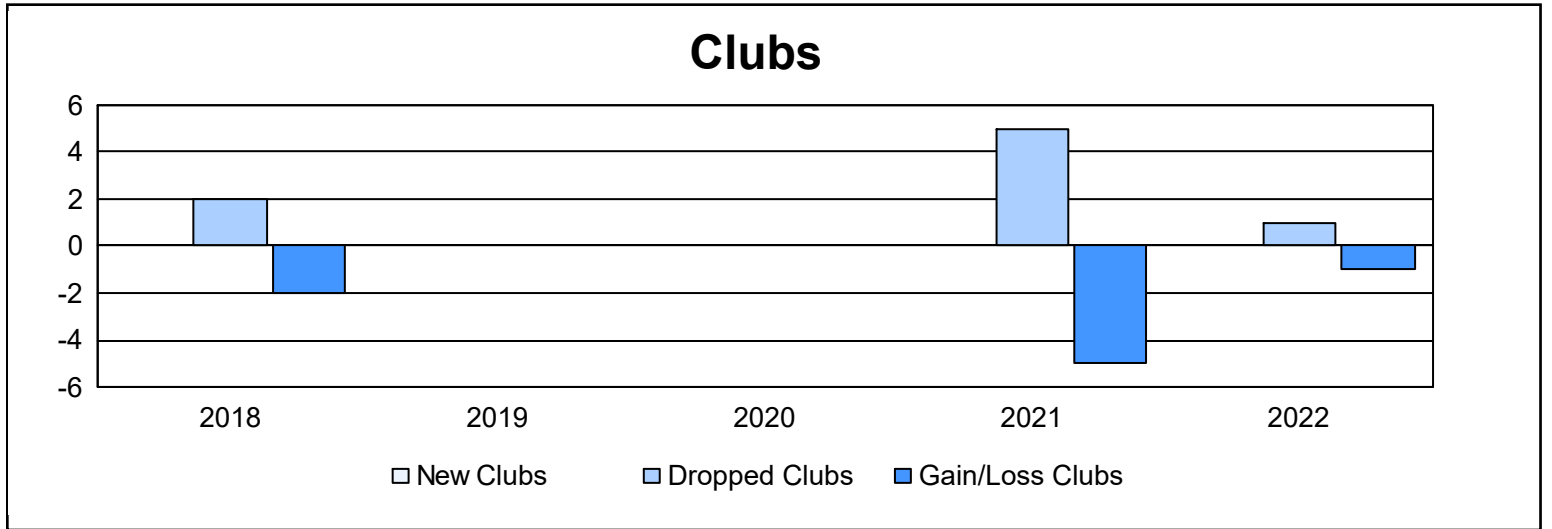

Year	New Clubs	Dropped Clubs	Gain/ Loss Clubs	New Members	Charter Members	Reinstate Members	Transfer Members	Total Member Added	Total Members Dropped	Gain/ Loss Members
2017-2018	0	2	-2	81	1	5	12	99	179	-80
2018-2019	0	0	0	83	1	3	3	90	139	-49
2019-2020	0	0	0	31	0	3	1	35	112	-77
2020-2021	0	5	-5	70	6	3	23	102	170	-68
2021-2022	0	1	-1	63	0	0	9	72	128	-56
<b>Average</b>	<b>0</b>	<b>2</b>	<b>-2</b>	<b>66</b>	<b>2</b>	<b>3</b>	<b>10</b>	<b>80</b>	<b>146</b>	<b>-66</b>

### Membership Composition June 2022 Cumulative