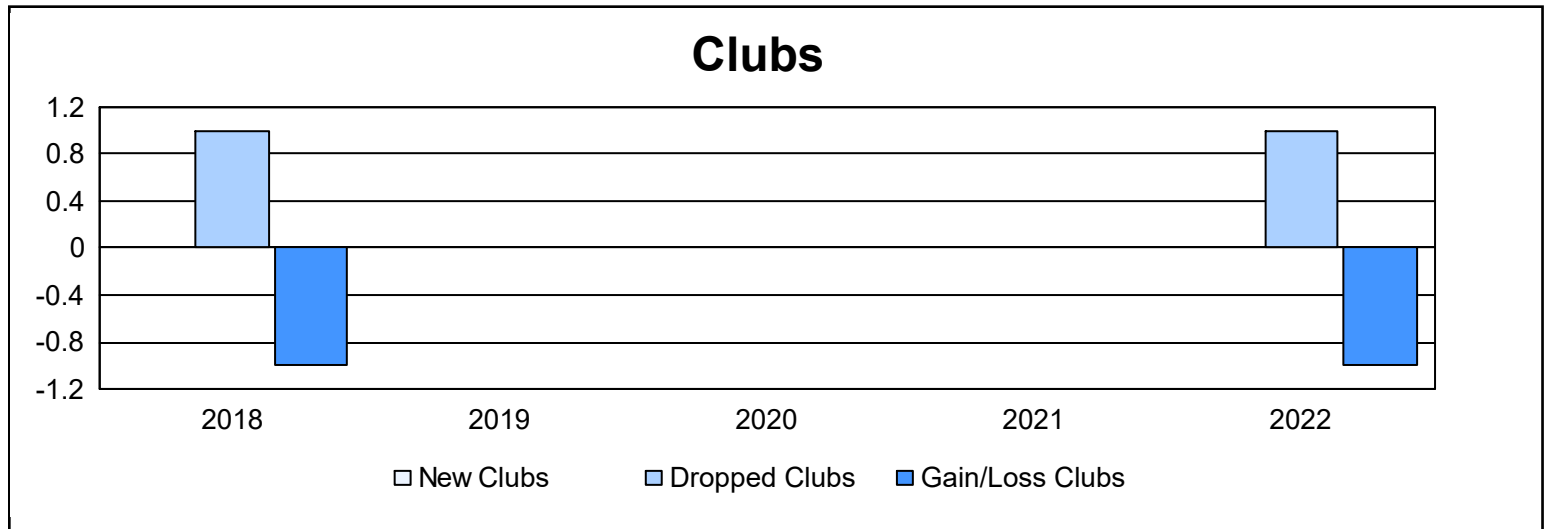

Year	New Clubs	Dropped Clubs	Gain/ Loss Clubs	New Members	Charter Members	Reinstate Members	Transfer Members	Total Member Added	Total Members Dropped	Gain/ Loss Members
2017-2018	0	1	-1	129	4	11	3	147	214	-67
2018-2019	0	0	0	93	4	26	4	127	132	-5
2019-2020	0	0	0	83	0	28	0	111	155	-44
2020-2021	0	0	0	41	0	18	0	59	121	-62
2021-2022	0	1	-1	103	0	10	3	116	113	3
<b>Average</b>	<b>0</b>	<b>0</b>	<b>0</b>	<b>90</b>	<b>2</b>	<b>19</b>	<b>2</b>	<b>112</b>	<b>147</b>	<b>-35</b>

### Membership Composition June 2022 Cumulative