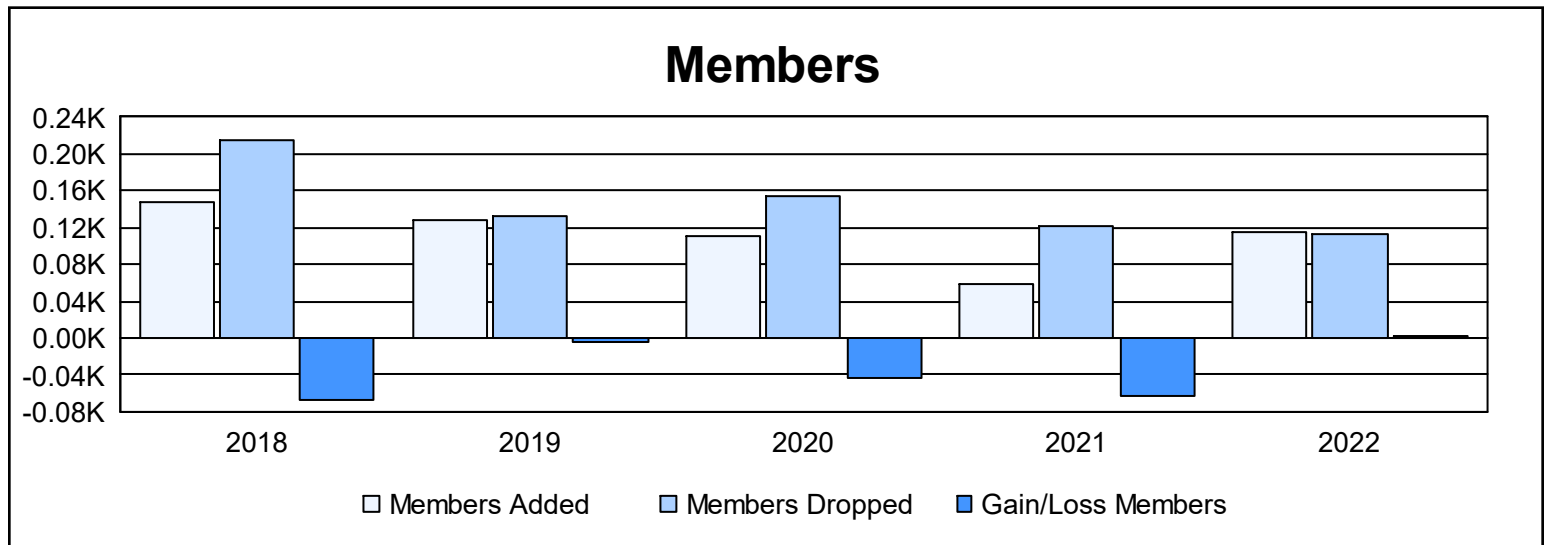

Year	New Clubs	Dropped Clubs	Gain/ Loss Clubs	New Members	Charter Members	Reinstate Members	Transfer Members	Total Member Added	Total Members Dropped	Gain/ Loss Members
2017-2018	0	1	-1	129	4	11	3	147	214	-67
2018-2019	0	0	0	93	4	26	4	127	132	-5
2019-2020	0	0	0	83	0	28	0	111	155	-44
2020-2021	0	0	0	41	0	18	0	59	121	-62
2021-2022	0	1	-1	103	0	10	3	116	113	3
<b>Average</b>	<b>0</b>	<b>0</b>	<b>0</b>	<b>90</b>	<b>2</b>	<b>19</b>	<b>2</b>	<b>112</b>	<b>147</b>	<b>-35</b>

### Membership Composition June 2022 Cumulative