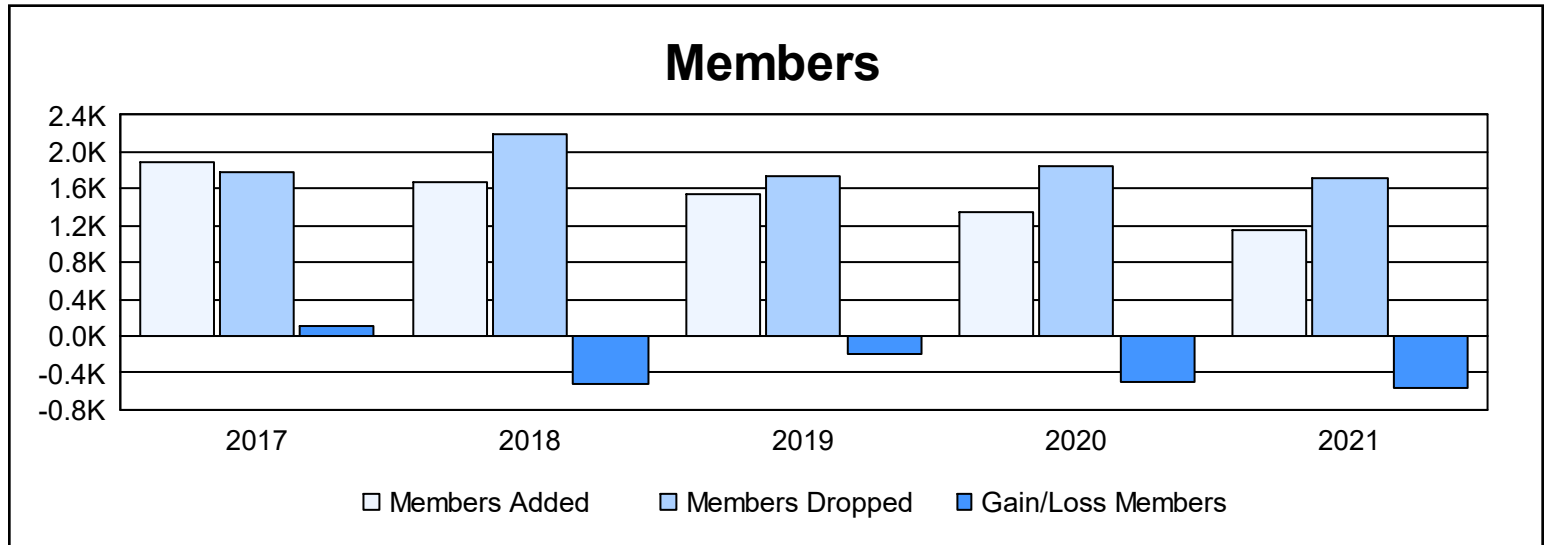

Multiple District 20

As of June 2021 Cumulative

Year	New Clubs	Dropped Clubs	Gain/ Loss Clubs	New Members	Charter Members	Reinstate Members	Transfer Members	Total Member Added	Total Members Dropped	Gain/ Loss Members
2016-2017	11	6	5	1,393	360	81	54	1,888	1,789	99
2017-2018	8	13	-5	1,321	223	72	55	1,671	2,188	-517
2018-2019	3	12	-9	1,227	138	70	106	1,541	1,736	-195
2019-2020	5	18	-13	993	173	73	99	1,338	1,839	-501
2020-2021	8	18	-10	808	216	91	36	1,151	1,717	-566
Average	7	13	-6	1,148	222	77	70	1,518	1,854	-336

Membership Composition June 2021 Cumulative

Gender Composition June 2021 Cumulative