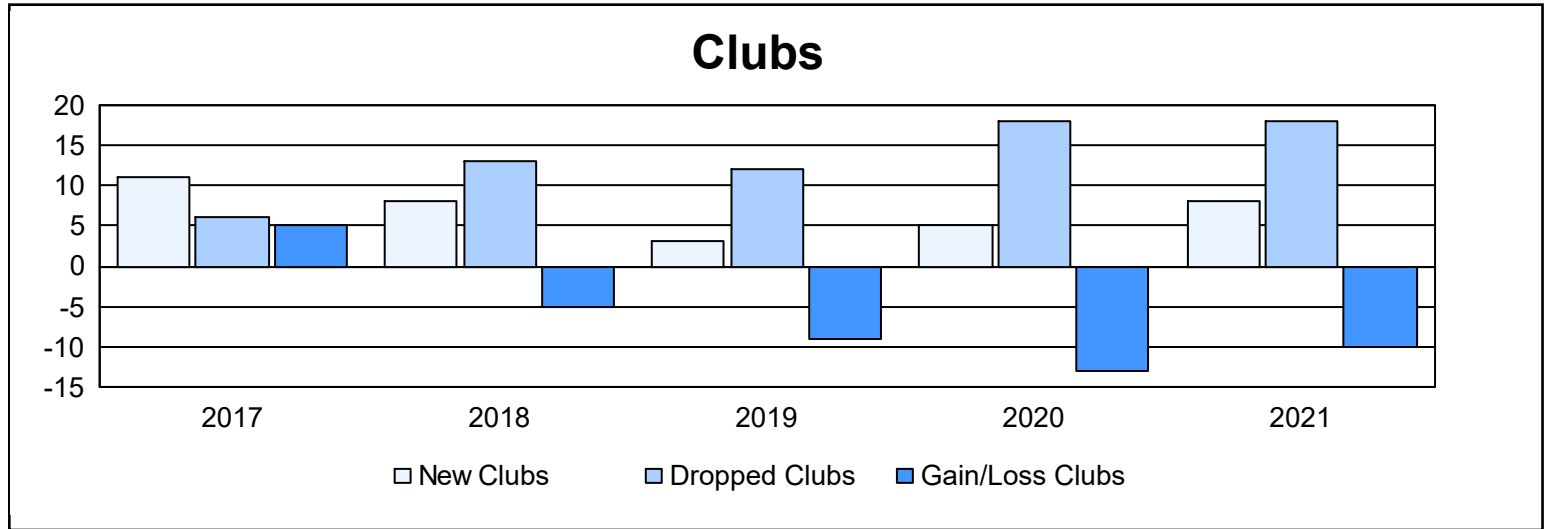

Multiple District 20

As of June 2021 Cumulative

Year	New Clubs	Dropped Clubs	Gain/ Loss Clubs	New Members	Charter Members	Reinstate Members	Transfer Members	Total Member Added	Total Members Dropped	Gain/ Loss Members
2016-2017	11	6	5	1,393	360	81	54	1,888	1,789	99
2017-2018	8	13	-5	1,321	223	72	55	1,671	2,188	-517
2018-2019	3	12	-9	1,227	138	70	106	1,541	1,736	-195
2019-2020	5	18	-13	993	173	73	99	1,338	1,839	-501
2020-2021	8	18	-10	808	216	91	36	1,151	1,717	-566
Average	7	13	-6	1,148	222	77	70	1,518	1,854	-336

Membership Composition June 2021 Cumulative

Gender Composition June 2021 Cumulative