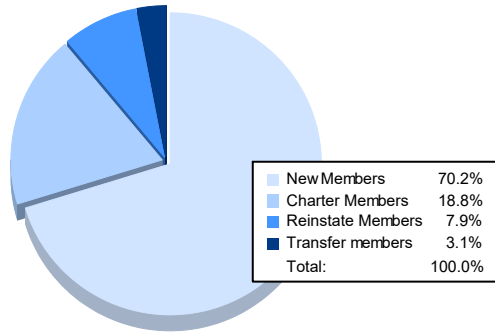

Multiple District 20

As of June 2021 Cumulative

Year	New Clubs	Dropped Clubs	Gain/ Loss Clubs	New Members	Charter Members	Reinstate Members	Transfer Members	Total Member Added	Total Members Dropped	Gain/ Loss Members
2016-2017	11	6	5	1,393	360	81	54	1,888	1,789	99
2017-2018	8	13	-5	1,321	223	72	55	1,671	2,188	-517
2018-2019	3	12	-9	1,227	138	70	106	1,541	1,736	-195
2019-2020	5	18	-13	993	173	73	99	1,338	1,839	-501
2020-2021	8	18	-10	808	216	91	36	1,151	1,717	-566
Average	7	13	-6	1,148	222	77	70	1,518	1,854	-336

Membership Composition June 2021 Cumulative

Gender Composition June 2021 Cumulative