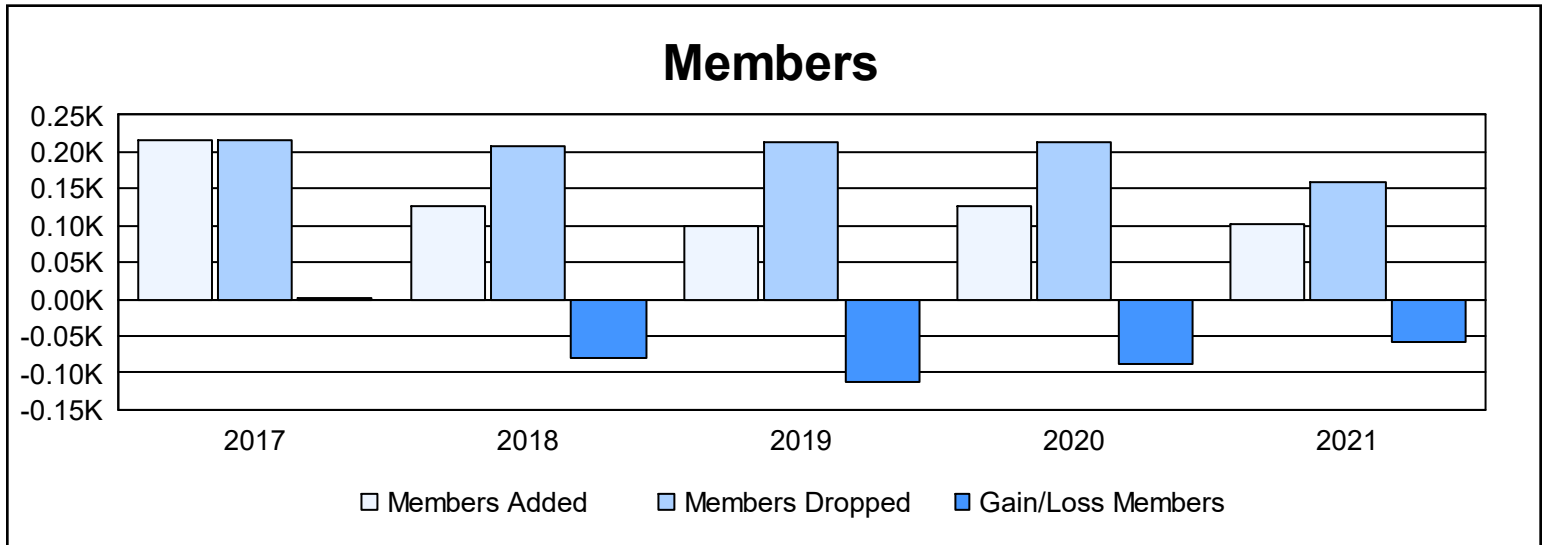

Year	New Clubs	Dropped Clubs	Gain/ Loss Clubs	New Members	Charter Members	Reinstate Members	Transfer Members	Total Member Added	Total Members Dropped	Gain/ Loss Members
2016-2017	2	3	-1	152	52	6	7	217	215	2
2017-2018	0	2	-2	111	2	8	6	127	208	-81
2018-2019	0	2	-2	83	2	12	3	100	213	-113
2019-2020	0	4	-4	92	8	14	12	126	214	-88
2020-2021	1	3	-2	54	24	15	8	101	159	-58
<b>Average</b>	<b>1</b>	<b>3</b>	<b>-2</b>	<b>98</b>	<b>18</b>	<b>11</b>	<b>7</b>	<b>134</b>	<b>202</b>	<b>-68</b>

### Membership Composition June 2021 Cumulative